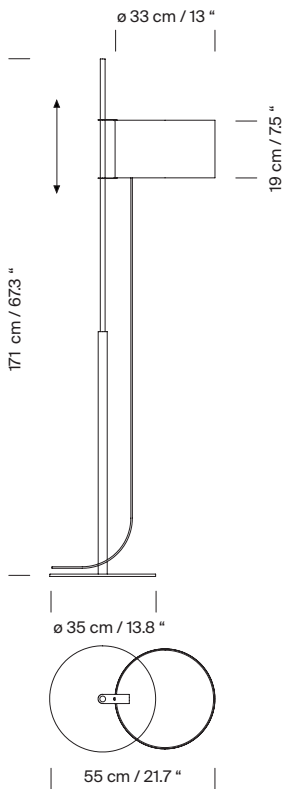

TMD

Miguel Milá. 2005
Floor Lamps

Maintenance:

Clean with a smooth cloth. Do not use ammonia, solvents or abrasive cleaning products.

Others:

The lamp is delivered in different packages.
The assembly instructions are delivered with the product.

Model:

Collection:

Table lamps

Floor lamps