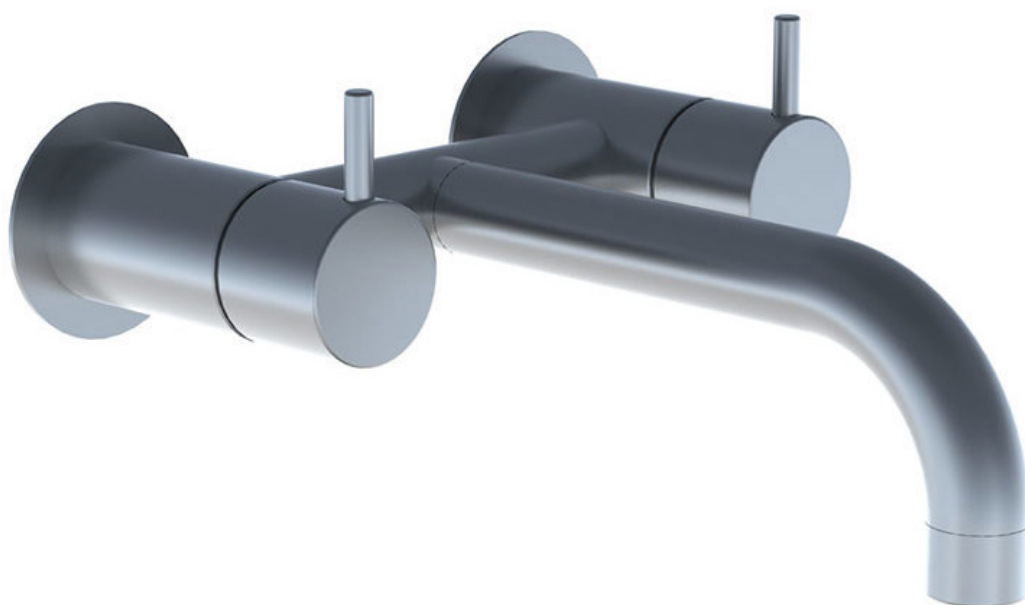

--

Date:
Client:
Project:

**1621**

Two-handle mixer with ¼ turn ceramic disc technology for surface mounting on solid wall.  
 Projection from wall: 220 mm. Centre distance: 140 - 160 mm.  
 Connection: ½" eccentric connections enclosed.

**Flow**

	<b>Bar:</b>	<b>1.0</b>	<b>2.0</b>	<b>3.0</b>	<b>4.0</b>	<b>5.0</b>
1621	(l/min)	17.3	24.5	30.0	30.0	30.0

**Available in colors**

Color 02, Grey	Color 21, Carmine red
Color 04, Light blue	Color 25, Pink
Color 05, Orange	Color 27, Matt black
Color 06, Light green	Color 28, Matt white
Color 08, Yellow	Color 40, Brushed stainless steel
Color 09, Dark grey	Color 60, Black
Color 12, Mocca	Color 61, Brushed black
Color 14, Bright red	Color 62, Deep black
Color 15, Dark blue	Color 63, Copper
Color 16, Polished chrome	Color 64, Brushed Copper
Color 17, Gloss black	Color 65, Gold
Color 18, White	Color 68, Silver
Color 19, Natural brass	Color 70, Brushed Gold
Color 20, Brushed chrome	