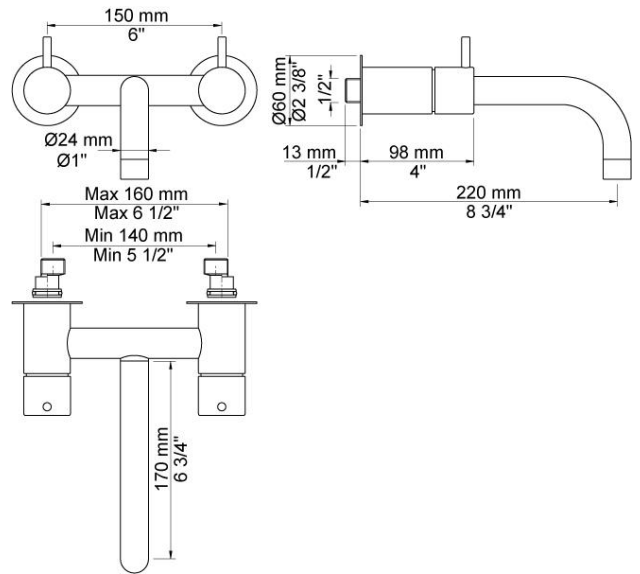

--

Date:
Client:
Project:

**1621**

Two-handle mixer with ¼ turn ceramic disc technology for surface mounting on solid wall.  
 Projection from wall: 220 mm. Centre distance: 140 - 160 mm.  
 Connection: ½" eccentric connections enclosed.

**Flow**

	<b>Bar:</b>	<b>1.0</b>	<b>2.0</b>	<b>3.0</b>	<b>4.0</b>	<b>5.0</b>
1621	(l/min)	17.3	24.5	30.0	30.0	30.0

**Available in colors**

Color 02, Grey	Color 21, Carmine red
Color 04, Light blue	Color 25, Pink
Color 05, Orange	Color 27, Matt black
Color 06, Light green	Color 28, Matt white
Color 08, Yellow	Color 40, Brushed stainless steel
Color 09, Dark grey	Color 60, Black
Color 12, Mocca	Color 61, Brushed black
Color 14, Bright red	Color 62, Deep black
Color 15, Dark blue	Color 63, Copper
Color 16, Polished chrome	Color 64, Brushed Copper
Color 17, Gloss black	Color 65, Gold
Color 18, White	Color 68, Silver
Color 19, Natural brass	Color 70, Brushed Gold
Color 20, Brushed chrome	