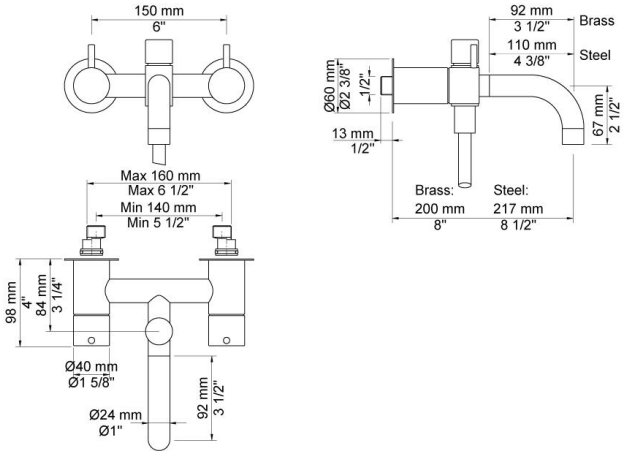

--

Date:
Client:
Project:

**1641-T2**

Two-handle mixer with ¼ turn ceramic disc technology for surface mounting on solid wall. Bath spout with diverter for hand shower 1640, 2 pcs. 60 mm circular flanges 001G.

**Flow**

	<b>Bar:</b>	<b>1.0</b>	<b>2.0</b>	<b>3.0</b>	<b>4.0</b>	<b>5.0</b>
1641-T2	(l/min)	12.1	17.1	21.0	24.2	27.1

**Available in colors**

Color 02, Grey	Color 21, Carmine red
Color 04, Light blue	Color 25, Pink
Color 05, Orange	Color 27, Matt black
Color 06, Light green	Color 28, Matt white
Color 08, Yellow	Color 40, Brushed stainless steel
Color 09, Dark grey	Color 60, Black
Color 12, Mocca	Color 61, Brushed black
Color 14, Bright red	Color 62, Deep black
Color 15, Dark blue	Color 63, Copper
Color 16, Polished chrome	Color 64, Brushed Copper
Color 17, Gloss black	Color 65, Gold
Color 18, White	Color 68, Silver
Color 19, Natural brass	Color 70, Brushed Gold
Color 20, Brushed chrome	