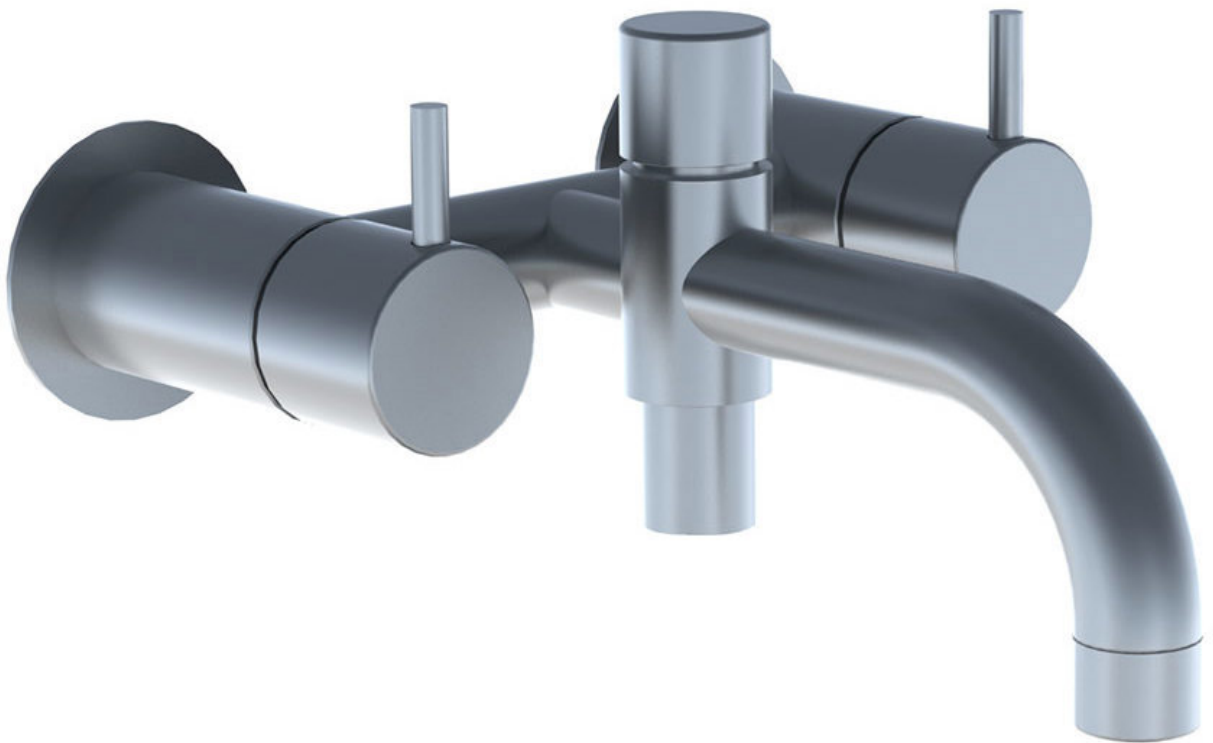

--

Date:
Client:
Project:

**1641-T2**

Two-handle mixer with ¼ turn ceramic disc technology for surface mounting on solid wall. Bath spout with diverter for hand shower 1640, 2 pcs. 60 mm circular flanges 001G.

**Flow**

	<b>Bar:</b>	<b>1.0</b>	<b>2.0</b>	<b>3.0</b>	<b>4.0</b>	<b>5.0</b>
1641-T2	(l/min)	12.1	17.1	21.0	24.2	27.1

**Available in colors**

Color 02, Grey	Color 21, Carmine red
Color 04, Light blue	Color 25, Pink
Color 05, Orange	Color 27, Matt black
Color 06, Light green	Color 28, Matt white
Color 08, Yellow	Color 40, Brushed stainless steel
Color 09, Dark grey	Color 60, Black
Color 12, Mocca	Color 61, Brushed black
Color 14, Bright red	Color 62, Deep black
Color 15, Dark blue	Color 63, Copper
Color 16, Polished chrome	Color 64, Brushed Copper
Color 17, Gloss black	Color 65, Gold
Color 18, White	Color 68, Silver
Color 19, Natural brass	Color 70, Brushed Gold
Color 20, Brushed chrome	