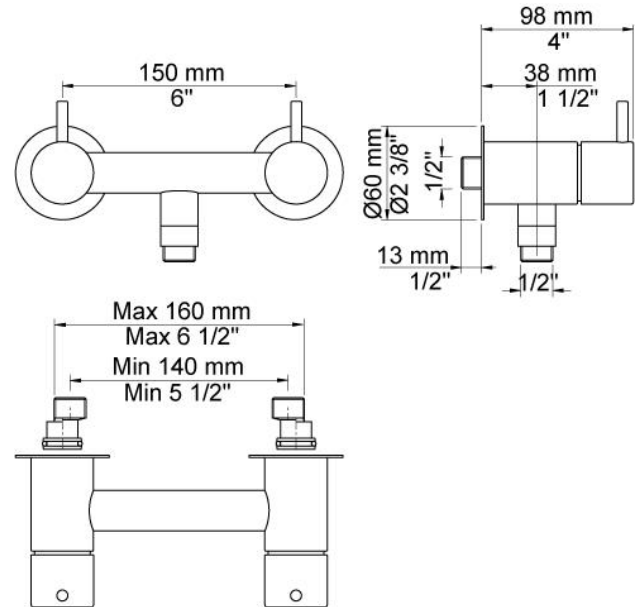

--

Date:
Client:
Project:

1671-HT2

Two-handle build-in mixer for use with T34 hand shower and rail, 1670, 2 pcs. circular flanges 001G.
 For solid wall installation only.
 Centre distance: 140-160 mm.
 Connection: 1/2", eccentric connections enclosed.

Flow

	Bar:	1.0	2.0	3.0	4.0	5.0
1671-HT2	(l/min)	26.0	36.7	45.0	52.0	58.1

Available in colors

Color 02, Grey	Color 21, Carmine red
Color 04, Light blue	Color 25, Pink
Color 05, Orange	Color 27, Matt black
Color 06, Light green	Color 28, Matt white
Color 08, Yellow	Color 40, Brushed stainless steel
Color 09, Dark grey	Color 60, Black
Color 12, Mocca	Color 61, Brushed black
Color 14, Bright red	Color 62, Deep black
Color 15, Dark blue	Color 63, Copper
Color 16, Polished chrome	Color 64, Brushed Copper
Color 17, Gloss black	Color 65, Gold
Color 18, White	Color 68, Silver
Color 19, Natural brass	Color 70, Brushed Gold
Color 20, Brushed chrome	

**001G**

60 mm circular flange. Hole \varnothing 33 mm.