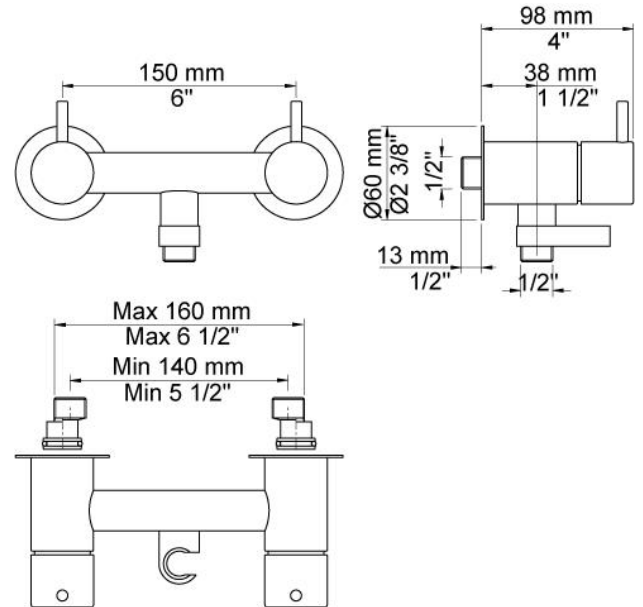

--

Date:
Client:
Project:

1671

Two-handle build-in mixer with hand shower and holder with non-return valve 1670, 2 pcs. 60 mm circular flanges 001G.
 For solid wall installation only. Centre distance: 140-160 mm.
 Connection: 1/2", eccentric connections enclosed.

Flow

	Bar:	1.0	2.0	3.0	4.0	5.0
1671	(l/min)	9.8	13.9	17.0	19.6	21.9

Available in colors

Color 02, Grey	Color 21, Carmine red
Color 04, Light blue	Color 25, Pink
Color 05, Orange	Color 27, Matt black
Color 06, Light green	Color 28, Matt white
Color 08, Yellow	Color 40, Brushed stainless steel
Color 09, Dark grey	Color 60, Black
Color 12, Mocca	Color 61, Brushed black
Color 14, Bright red	Color 62, Deep black
Color 15, Dark blue	Color 63, Copper
Color 16, Polished chrome	Color 64, Brushed Copper
Color 17, Gloss black	Color 65, Gold
Color 18, White	Color 68, Silver
Color 19, Natural brass	Color 70, Brushed Gold
Color 20, Brushed chrome	

001G
60 mm circular flange. Hole Ø33 mm.

T2
Hand shower with 1.5 m hose.