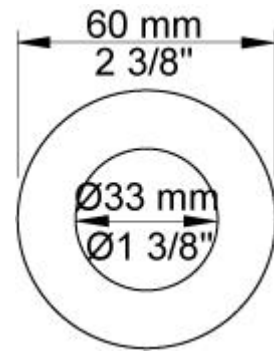

--

Date:
Client:
Project:

1671

Two-handle build-in mixer with hand shower and holder with non-return valve 1670, 2 pcs. 60 mm circular flanges 001G.
 For solid wall installation only. Centre distance: 140-160 mm.
 Connection: 1/2", eccentric connections enclosed.

Flow

	Bar:	1.0	2.0	3.0	4.0	5.0
1671	(l/min)	9.8	13.9	17.0	19.6	21.9

Available in colors

Color 02, Grey	Color 21, Carmine red
Color 04, Light blue	Color 25, Pink
Color 05, Orange	Color 27, Matt black
Color 06, Light green	Color 28, Matt white
Color 08, Yellow	Color 40, Brushed stainless steel
Color 09, Dark grey	Color 60, Black
Color 12, Mocca	Color 61, Brushed black
Color 14, Bright red	Color 62, Deep black
Color 15, Dark blue	Color 63, Copper
Color 16, Polished chrome	Color 64, Brushed Copper
Color 17, Gloss black	Color 65, Gold
Color 18, White	Color 68, Silver
Color 19, Natural brass	Color 70, Brushed Gold
Color 20, Brushed chrome	

001G
60 mm circular flange. Hole Ø33 mm.

T2
Hand shower with 1.5 m hose.