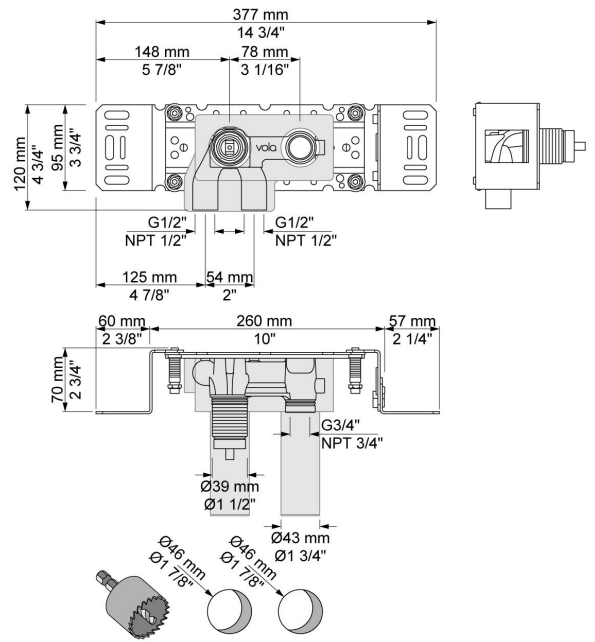

--

Date:
Client:
Project:

2171S

One-handle build-in mixer with ceramic disc technology.

2171SUP = Mixer 2100.

2171SAP = Handle NR21, hand shower and hand shower holder with non-return valve 070S, hose 1500 mm, 60 mm circular flanges: 001, 001G, 2001.

Flow

	Bar:	1.0	2.0	3.0	4.0	5.0
2171S ¹⁾	(l/min)	6.9	9.8	12.0	13.9	15.5

¹⁾ USA: Flow restricted to 2 gpm (7.6 l/min)

Available in colors

Color 02, Grey	Color 21, Carmine red
Color 04, Light blue	Color 25, Pink
Color 05, Orange	Color 27, Matt black
Color 06, Light green	Color 28, Matt white
Color 08, Yellow	Color 40, Brushed stainless steel
Color 09, Dark grey	Color 60, Black
Color 12, Mocca	Color 61, Brushed black
Color 14, Bright red	Color 62, Deep black
Color 15, Dark blue	Color 63, Copper
Color 16, Polished chrome	Color 64, Brushed Copper
Color 17, Gloss black	Color 65, Gold
Color 18, White	Color 68, Silver
Color 19, Natural brass	Color 70, Brushed Gold
Color 20, Brushed chrome	

001
60 mm circular flange.
Hole Ø30 mm.

001G
60 mm circular flange. Hole Ø33 mm.

070S
Hand shower, hand shower holder and hose with non-return valve.

2001
60 mm circular flange.
Hole Ø39 mm.

2100
One-handle build-in mixer for high flow, with fixed outlet socket.
½" connection to copper, steel, iron or pex pipe work.

NR21
Operating handle for 2100, 2200, 2300, 2400
incl. variants. Ø43 mm.