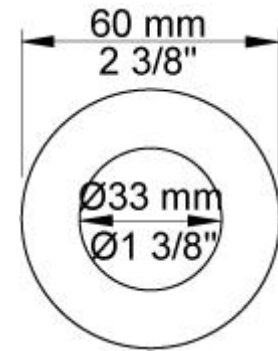

--

Date:
Client:
Project:

2171S

One-handle build-in mixer with ceramic disc technology.

2171SUP = Mixer 2100.

2171SAP = Handle NR21, hand shower and hand shower holder with non-return valve 070S, hose 1500 mm, 60 mm circular flanges: 001, 001G, 2001.

Flow

	Bar:	1.0	2.0	3.0	4.0	5.0
2171S ¹⁾	(l/min)	6.9	9.8	12.0	13.9	15.5

¹⁾ USA: Flow restricted to 2 gpm (7.6 l/min)

Available in colors

Color 02, Grey	Color 21, Carmine red
Color 04, Light blue	Color 25, Pink
Color 05, Orange	Color 27, Matt black
Color 06, Light green	Color 28, Matt white
Color 08, Yellow	Color 40, Brushed stainless steel
Color 09, Dark grey	Color 60, Black
Color 12, Mocca	Color 61, Brushed black
Color 14, Bright red	Color 62, Deep black
Color 15, Dark blue	Color 63, Copper
Color 16, Polished chrome	Color 64, Brushed Copper
Color 17, Gloss black	Color 65, Gold
Color 18, White	Color 68, Silver
Color 19, Natural brass	Color 70, Brushed Gold
Color 20, Brushed chrome	

001
60 mm circular flange.
Hole Ø30 mm.

001G
60 mm circular flange. Hole Ø33 mm.

070S
Hand shower, hand shower holder and hose with non-return valve.

2001
60 mm circular flange.
Hole Ø39 mm.

2100
One-handle build-in mixer for high flow, with fixed outlet socket.
½" connection to copper, steel, iron or pex pipe work.

NR21
Operating handle for 2100, 2200, 2300, 2400
incl. variants. Ø43 mm.