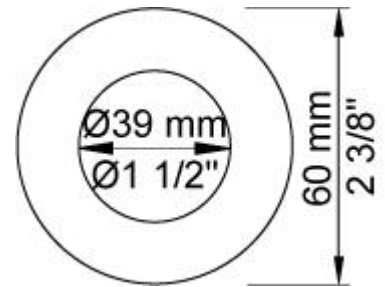

Flow

	Bar:	1.0	2.0	3.0	4.0	5.0
2171S ¹⁾	(l/min)	6.9	9.8	12.0	13.9	15.5

¹⁾ USA: Flow restricted to 2 gpm (7.6 l/min)

Available in colors

Color 02, Grey	Color 21, Carmine red
Color 04, Light blue	Color 25, Pink
Color 05, Orange	Color 27, Matt black
Color 06, Light green	Color 28, Matt white
Color 08, Yellow	Color 40, Brushed stainless steel
Color 09, Dark grey	Color 60, Black
Color 12, Mocca	Color 61, Brushed black
Color 14, Bright red	Color 62, Deep black
Color 15, Dark blue	Color 63, Copper
Color 16, Polished chrome	Color 64, Brushed Copper
Color 17, Gloss black	Color 65, Gold
Color 18, White	Color 68, Silver
Color 19, Natural brass	Color 70, Brushed Gold
Color 20, Brushed chrome	

001
60 mm circular flange.
Hole Ø30 mm.

001G
60 mm circular flange. Hole Ø33 mm.

070S
Hand shower, hand shower holder and hose with non-return valve.

2001
60 mm circular flange.
Hole Ø39 mm.

2100
One-handle build-in mixer for high flow, with fixed outlet socket.
½" connection to copper, steel, iron or pex pipe work.

NR21
Operating handle for 2100, 2200, 2300, 2400
incl. variants. Ø43 mm.