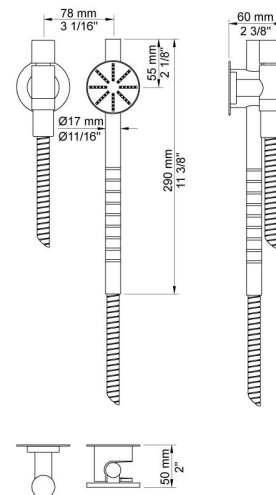

--

Date:
Client:
Project:

2171S

One-handle build-in mixer with ceramic disc technology.

2171SUP = Mixer 2100.

2171SAP = Handle NR21, hand shower and hand shower holder with non-return valve 070S, hose 1500 mm, 60 mm circular flanges: 001, 001G, 2001.

Flow

	Bar:	1.0	2.0	3.0	4.0	5.0
2171S ¹⁾	(l/min)	6.9	9.8	12.0	13.9	15.5

¹⁾ USA: Flow restricted to 2 gpm (7.6 l/min)

Available in colors

Color 02, Grey	Color 21, Carmine red
Color 04, Light blue	Color 25, Pink
Color 05, Orange	Color 27, Matt black
Color 06, Light green	Color 28, Matt white
Color 08, Yellow	Color 40, Brushed stainless steel
Color 09, Dark grey	Color 60, Black
Color 12, Mocca	Color 61, Brushed black
Color 14, Bright red	Color 62, Deep black
Color 15, Dark blue	Color 63, Copper
Color 16, Polished chrome	Color 64, Brushed Copper
Color 17, Gloss black	Color 65, Gold
Color 18, White	Color 68, Silver
Color 19, Natural brass	Color 70, Brushed Gold
Color 20, Brushed chrome	

001
60 mm circular flange.
Hole Ø30 mm.

001G
60 mm circular flange. Hole Ø33 mm.

070S
Hand shower, hand shower holder and hose with non-return valve.

2001
60 mm circular flange.
Hole Ø39 mm.

2100
One-handle build-in mixer for high flow, with fixed outlet socket.
½" connection to copper, steel, iron or pex pipe work.

NR21
Operating handle for 2100, 2200, 2300, 2400
incl. variants. Ø43 mm.