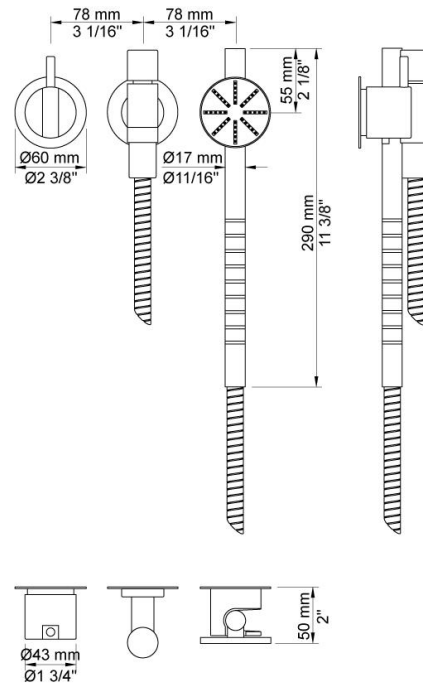

--

Date:
Client:
Project:

2171S

One-handle build-in mixer with ceramic disc technology.

2171SUP = Mixer 2100.

2171SAP = Handle NR21, hand shower and hand shower holder with non-return valve 070S, hose 1500 mm, 60 mm circular flanges: 001, 001G, 2001.

Flow

	Bar:	1.0	2.0	3.0	4.0	5.0
2171S ¹⁾	(l/min)	6.9	9.8	12.0	13.9	15.5

¹⁾ USA: Flow restricted to 2 gpm (7.6 l/min)

Available in colors

Color 02, Grey	Color 21, Carmine red
Color 04, Light blue	Color 25, Pink
Color 05, Orange	Color 27, Matt black
Color 06, Light green	Color 28, Matt white
Color 08, Yellow	Color 40, Brushed stainless steel
Color 09, Dark grey	Color 60, Black
Color 12, Mocca	Color 61, Brushed black
Color 14, Bright red	Color 62, Deep black
Color 15, Dark blue	Color 63, Copper
Color 16, Polished chrome	Color 64, Brushed Copper
Color 17, Gloss black	Color 65, Gold
Color 18, White	Color 68, Silver
Color 19, Natural brass	Color 70, Brushed Gold
Color 20, Brushed chrome	

001
60 mm circular flange.
Hole Ø30 mm.

001G
60 mm circular flange. Hole Ø33 mm.

070S
Hand shower, hand shower holder and hose with non-return valve.

2001
60 mm circular flange.
Hole Ø39 mm.

2100
One-handle build-in mixer for high flow, with fixed outlet socket.
½" connection to copper, steel, iron or pex pipe work.

NR21
Operating handle for 2100, 2200, 2300, 2400
incl. variants. Ø43 mm.