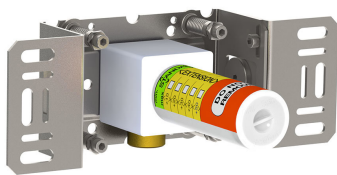

|  |
|--|
|  |
|--|

|          |
|----------|
| Date:    |
| Client:  |
| Project: |

**2471-081**

One-handle build-in mixer with ceramic disc technology with diverter.  
 2471-081UP = Mixer 2400F.

2471-081AP = Handle NR21, handle NR24G, hand shower and hand shower holder with non-return valve 070, hose 1500 mm, 115 mm head shower 080, 60 mm circular flanges 001, 001G, 2001.

**001**  
60 mm circular flange.  
Hole Ø30 mm.

**001G**  
60 mm circular flange. Hole Ø33 mm.

**070**  
Hand shower, hand shower holder and hose with non-return valve.

**080**  
130 mm head shower.  
60 mm cover flange included.

**2001**  
60 mm circular flange.  
Hole Ø39 mm.

**200M**  
Separate outlet socket.  
½" connection to copper, steel, iron or pex pipe work.