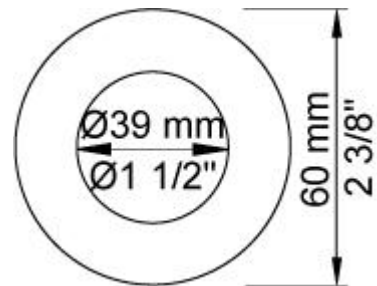

|  |
|--|
|  |
|--|

|          |
|----------|
| Date:    |
| Client:  |
| Project: |

**2471-081**

One-handle build-in mixer with ceramic disc technology with diverter.  
 2471-081UP = Mixer 2400F.

2471-081AP = Handle NR21, handle NR24G, hand shower and hand shower holder with non-return valve 070, hose 1500 mm, 115 mm head shower 080, 60 mm circular flanges 001, 001G, 2001.

**Flow**

|                   | Bar:    | 1.0 | 2.0 | 3.0  | 4.0  | 5.0  |
|-------------------|---------|-----|-----|------|------|------|
| 070 <sup>1)</sup> | (l/min) | 5.2 | 7.3 | 9.0  | 9.0  | 9.0  |
| 080 <sup>2)</sup> | (l/min) | 6.9 | 9.8 | 12.0 | 13.9 | 15.5 |

**001**  
60 mm circular flange.  
Hole Ø30 mm.

**001G**  
60 mm circular flange. Hole Ø33 mm.

**070**  
Hand shower, hand shower holder and hose with non-return valve.

**080**  
130 mm head shower.  
60 mm cover flange included.

**2001**  
60 mm circular flange.  
Hole Ø39 mm.

**200M**  
Separate outlet socket.  
½" connection to copper, steel, iron or pex pipe work.