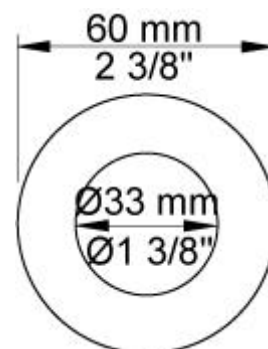

|  |
|--|
|  |
|--|

|          |
|----------|
| Date:    |
| Client:  |
| Project: |

**2471-081**

One-handle build-in mixer with ceramic disc technology with diverter.  
 2471-081UP = Mixer 2400F.

2471-081AP = Handle NR21, handle NR24G, hand shower and hand shower holder with non-return valve 070, hose 1500 mm, 115 mm head shower 080, 60 mm circular flanges 001, 001G, 2001.

**Flow**

|                   | Bar:    | 1.0 | 2.0 | 3.0  | 4.0  | 5.0  |
|-------------------|---------|-----|-----|------|------|------|
| 070 <sup>1)</sup> | (l/min) | 5.2 | 7.3 | 9.0  | 9.0  | 9.0  |
| 080 <sup>2)</sup> | (l/min) | 6.9 | 9.8 | 12.0 | 13.9 | 15.5 |

**001**  
60 mm circular flange.  
Hole Ø30 mm.

**001G**  
60 mm circular flange. Hole Ø33 mm.

**070**  
Hand shower, hand shower holder and hose with non-return valve.

**080**  
130 mm head shower.  
60 mm cover flange included.

**2001**  
60 mm circular flange.  
Hole Ø39 mm.

**200M**  
Separate outlet socket.  
½" connection to copper, steel, iron or pex pipe work.