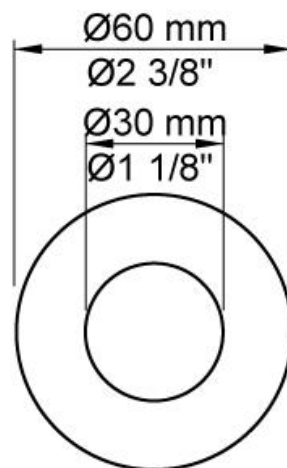

001G
60 mm circular flange. Hole Ø33 mm.