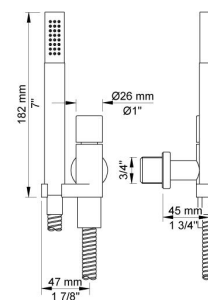

|  |
|--|
|  |
|--|

|          |
|----------|
| Date:    |
| Client:  |
| Project: |

**2471-081**

One-handle build-in mixer with ceramic disc technology with diverter.  
 2471-081UP = Mixer 2400F.

2471-081AP = Handle NR21, handle NR24G, hand shower and hand shower holder with non-return valve 070, hose 1500 mm, 115 mm head shower 080, 60 mm circular flanges 001, 001G, 2001.

**Flow**

|                   | Bar:    | 1.0 | 2.0 | 3.0  | 4.0  | 5.0  |
|-------------------|---------|-----|-----|------|------|------|
| 070 <sup>1)</sup> | (l/min) | 5.2 | 7.3 | 9.0  | 9.0  | 9.0  |
| 080 <sup>2)</sup> | (l/min) | 6.9 | 9.8 | 12.0 | 13.9 | 15.5 |

**001**  
60 mm circular flange.  
Hole Ø30 mm.

**001G**  
60 mm circular flange. Hole Ø33 mm.

**070**  
Hand shower, hand shower holder and hose with non-return valve.

**080**  
130 mm head shower.  
60 mm cover flange included.

**2001**  
60 mm circular flange.  
Hole Ø39 mm.

**200M**  
Separate outlet socket.  
½" connection to copper, steel, iron or pex pipe work.