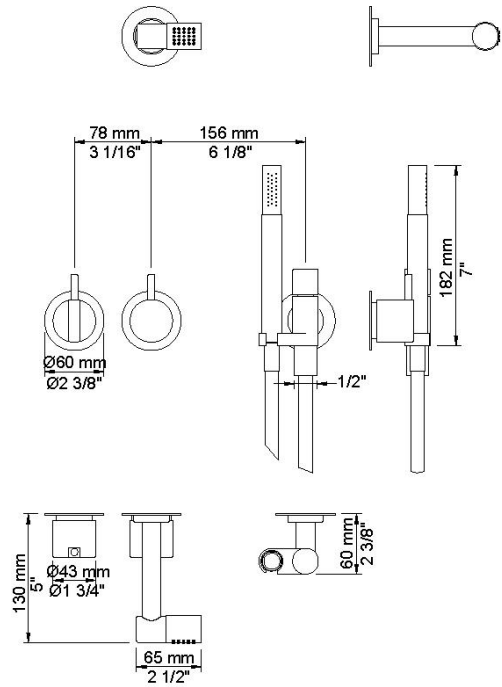

2471-081

One-handle build-in mixer with ceramic disc technology with diverter.
2471-081UP = Mixer 2400F.

2471-081AP = Handle NR21, handle NR24G, hand shower and hand shower holder with non-return valve 070, hose 1500 mm, 115 mm head shower 080, 60 mm circular flanges 001, 001G, 2001.

Flow

	Bar:	1.0	2.0	3.0	4.0	5.0
070¹⁾	(l/min)	5.2	7.3	9.0	9.0	9.0
080²⁾	(l/min)	6.9	9.8	12.0	13.9	15.5

¹⁾ USA: Flow restricted to 1.8 gpm (7.0 l/min)

²⁾ USA: Flow restricted to 1.8 gpm (7.0 l/min)

Available in colors

Color 02, Grey	Color 21, Carmine red
Color 04, Light blue	Color 25, Pink
Color 05, Orange	Color 27, Matt black
Color 06, Light green	Color 28, Matt white
Color 08, Yellow	Color 40, Brushed stainless steel
Color 09, Dark grey	Color 60, Black
Color 12, Mocca	Color 61, Brushed black
Color 14, Bright red	Color 62, Deep black
Color 15, Dark blue	Color 63, Copper
Color 16, Polished chrome	Color 64, Brushed Copper
Color 17, Gloss black	Color 65, Gold
Color 18, White	Color 68, Silver
Color 19, Natural brass	Color 70, Brushed Gold
Color 20, Brushed chrome