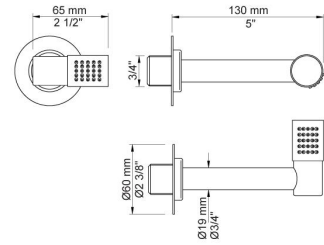

|  |
|--|
|  |
|--|

|          |
|----------|
| Date:    |
| Client:  |
| Project: |

**2471-081**

One-handle build-in mixer with ceramic disc technology with diverter.  
 2471-081UP = Mixer 2400F.

2471-081AP = Handle NR21, handle NR24G, hand shower and hand shower holder with non-return valve 070, hose 1500 mm, 115 mm head shower 080, 60 mm circular flanges 001, 001G, 2001.

**001**  
60 mm circular flange.  
Hole Ø30 mm.

**001G**  
60 mm circular flange. Hole Ø33 mm.

**070**  
Hand shower, hand shower holder and hose with non-return valve.

**080**  
130 mm head shower.  
60 mm cover flange included.

**2001**  
60 mm circular flange.  
Hole Ø39 mm.

**200M**  
Separate outlet socket.  
½" connection to copper, steel, iron or pex pipe work.