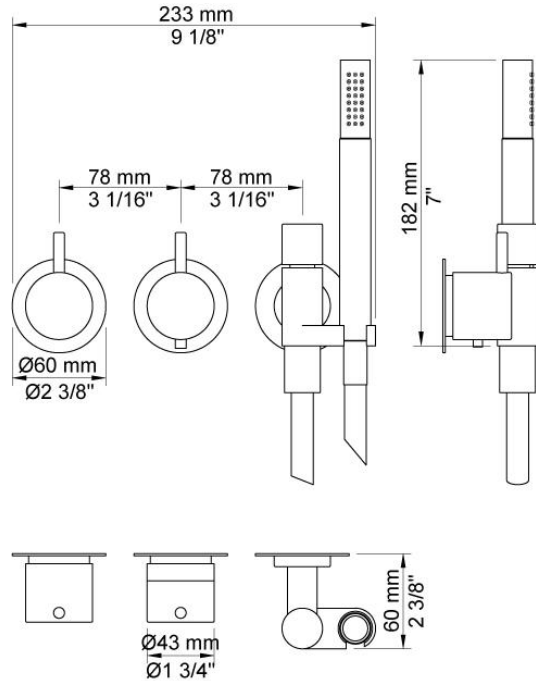

--

Date:
Client:
Project:

5171R

¾" thermostatic mixer.

5171RUP = Thermostatic mixer 5100.

5171RAP = Handle NR51, handle NR52, hand shower and hand shower holder with non-return valve 070R, hose 1500 mm, 60 mm circular flange 001, 2 pcs. 2001.

Flow

	Bar:	1.0	2.0	3.0	4.0	5.0
5171R ¹⁾	(l/min)	5.2	7.3	9.0	9.0	9.0

¹⁾ USA: Flow restricted to 1.8 gpm (7.0 l/min)

Available in colors

Color 02, Grey	Color 20, Brushed chrome
Color 04, Light blue	Color 21, Carmine red
Color 05, Orange	Color 27, Matt black
Color 06, Light green	Color 28, Matt white
Color 08, Yellow	Color 40, Brushed stainless steel
Color 09, Dark grey	Color 60, Black
Color 12, Mocca	Color 61, Brushed black
Color 14, Bright red	Color 62, Deep black
Color 15, Dark blue	Color 63, Copper
Color 16, Polished chrome	Color 64, Brushed Copper
Color 17, Gloss black	Color 65, Gold
Color 18, White	Color 68, Silver
Color 19, Natural brass	Color 70, Brushed Gold

001
60 mm circular flange.
Hole Ø30 mm.

070R
Hand shower, hand shower with holder to the right and hose with non-return valve.

2001
60 mm circular flange.
Hole Ø39 mm.