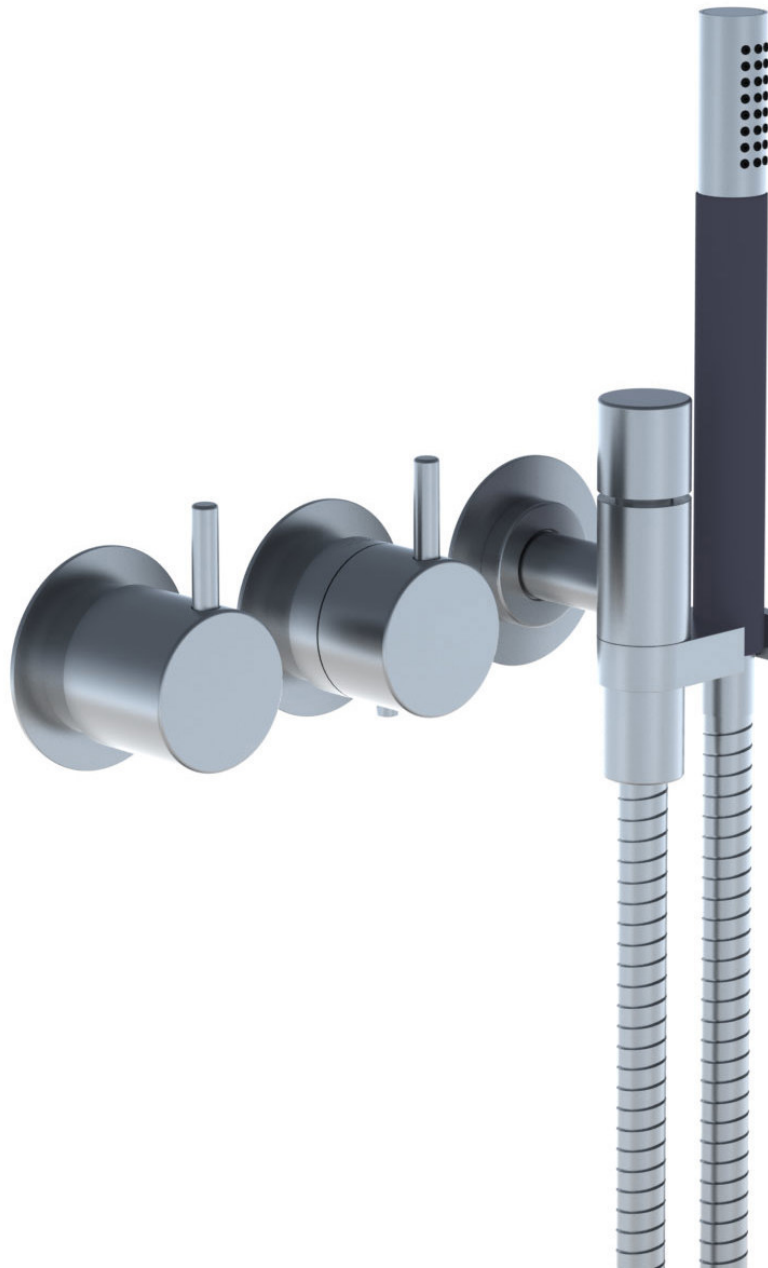

--

Date:
Client:
Project:

5171R

¾" thermostatic mixer.

5171RUP = Thermostatic mixer 5100.

5171RAP = Handle NR51, handle NR52, hand shower and hand shower holder with non-return valve 070R, hose 1500 mm, 60 mm circular flange 001, 2 pcs. 2001.

Flow

	Bar:	1.0	2.0	3.0	4.0	5.0
5171R ¹⁾	(l/min)	5.2	7.3	9.0	9.0	9.0

¹⁾ USA: Flow restricted to 1.8 gpm (7.0 l/min)

Available in colors

Color 02, Grey	Color 20, Brushed chrome
Color 04, Light blue	Color 21, Carmine red
Color 05, Orange	Color 27, Matt black
Color 06, Light green	Color 28, Matt white
Color 08, Yellow	Color 40, Brushed stainless steel
Color 09, Dark grey	Color 60, Black
Color 12, Mocca	Color 61, Brushed black
Color 14, Bright red	Color 62, Deep black
Color 15, Dark blue	Color 63, Copper
Color 16, Polished chrome	Color 64, Brushed Copper
Color 17, Gloss black	Color 65, Gold
Color 18, White	Color 68, Silver
Color 19, Natural brass	Color 70, Brushed Gold

001
60 mm circular flange.
Hole Ø30 mm.

070R
Hand shower, hand shower with holder to the right and hose with non-return valve.

2001
60 mm circular flange.
Hole Ø39 mm.