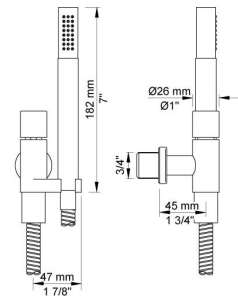

--

Date:
Client:
Project:

5171R

¾" thermostatic mixer.

5171RUP = Thermostatic mixer 5100.

5171RAP = Handle NR51, handle NR52, hand shower and hand shower holder with non-return valve 070R, hose 1500 mm, 60 mm circular flange 001, 2 pcs. 2001.

Flow

	Bar:	1.0	2.0	3.0	4.0	5.0
5171R ¹⁾	(l/min)	5.2	7.3	9.0	9.0	9.0

¹⁾ USA: Flow restricted to 1.8 gpm (7.0 l/min)

Available in colors

Color 02, Grey	Color 20, Brushed chrome
Color 04, Light blue	Color 21, Carmine red
Color 05, Orange	Color 27, Matt black
Color 06, Light green	Color 28, Matt white
Color 08, Yellow	Color 40, Brushed stainless steel
Color 09, Dark grey	Color 60, Black
Color 12, Mocca	Color 61, Brushed black
Color 14, Bright red	Color 62, Deep black
Color 15, Dark blue	Color 63, Copper
Color 16, Polished chrome	Color 64, Brushed Copper
Color 17, Gloss black	Color 65, Gold
Color 18, White	Color 68, Silver
Color 19, Natural brass	Color 70, Brushed Gold

001
60 mm circular flange.
Hole Ø30 mm.

070R
Hand shower, hand shower with holder to the right and hose with non-return valve.

2001
60 mm circular flange.
Hole Ø39 mm.