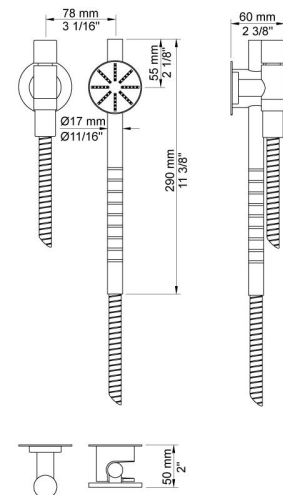

--

Date:
Client:
Project:

5171S

¾" thermostatic mixer.

5171SUP = Thermostatic mixer 5100.

5171SAP = Handle NR51, handle NR52, hand shower and hand shower holder with non-return valve 070S, hose 1500 mm, 60 mm circular flange 001, 001G, 2 pcs. 2001.

Flow

	Bar:	1.0	2.0	3.0	4.0	5.0
5171S ¹⁾	(l/min)	6.9	9.8	12.0	13.9	15.5

¹⁾ USA: Flow restricted to 2 gpm (7.6 l/min)

Available in colors

Color 02, Grey	Color 21, Carmine red
Color 04, Light blue	Color 25, Pink
Color 05, Orange	Color 27, Matt black
Color 06, Light green	Color 28, Matt white
Color 08, Yellow	Color 40, Brushed stainless steel
Color 09, Dark grey	Color 60, Black
Color 12, Mocca	Color 61, Brushed black
Color 14, Bright red	Color 62, Deep black
Color 15, Dark blue	Color 63, Copper
Color 16, Polished chrome	Color 64, Brushed Copper
Color 17, Gloss black	Color 65, Gold
Color 18, White	Color 68, Silver
Color 19, Natural brass	Color 70, Brushed Gold
Color 20, Brushed chrome	

001
60 mm circular flange.
Hole Ø30 mm.

001G
60 mm circular flange. Hole Ø33 mm.

070S
Hand shower, hand shower holder and hose with non-return valve.

2001
60 mm circular flange.
Hole Ø39 mm.

5100
Thermostatic mixer with fixed outlet socket.
¾" connection to copper, steel, iron or pex pipe work.

NR51
On/off handle for series 5000.

**NR52**

Thermostatic handle for series 5000.