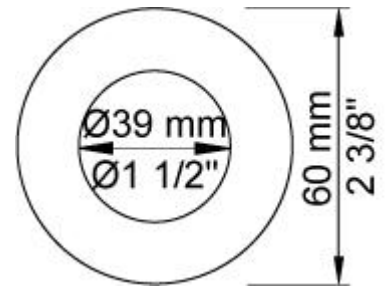

--

Date:
Client:
Project:

5171S

¾" thermostatic mixer.

5171SUP = Thermostatic mixer 5100.

5171SAP = Handle NR51, handle NR52, hand shower and hand shower holder with non-return valve 070S, hose 1500 mm, 60 mm circular flange 001, 001G, 2 pcs. 2001.

Flow

	Bar:	1.0	2.0	3.0	4.0	5.0
5171S ¹⁾	(l/min)	6.9	9.8	12.0	13.9	15.5

¹⁾ USA: Flow restricted to 2 gpm (7.6 l/min)

Available in colors

Color 02, Grey	Color 21, Carmine red
Color 04, Light blue	Color 25, Pink
Color 05, Orange	Color 27, Matt black
Color 06, Light green	Color 28, Matt white
Color 08, Yellow	Color 40, Brushed stainless steel
Color 09, Dark grey	Color 60, Black
Color 12, Mocca	Color 61, Brushed black
Color 14, Bright red	Color 62, Deep black
Color 15, Dark blue	Color 63, Copper
Color 16, Polished chrome	Color 64, Brushed Copper
Color 17, Gloss black	Color 65, Gold
Color 18, White	Color 68, Silver
Color 19, Natural brass	Color 70, Brushed Gold
Color 20, Brushed chrome	

001
60 mm circular flange.
Hole Ø30 mm.

001G
60 mm circular flange. Hole Ø33 mm.

070S
Hand shower, hand shower holder and hose with non-return valve.

2001
60 mm circular flange.
Hole Ø39 mm.

5100
Thermostatic mixer with fixed outlet socket.
¾" connection to copper, steel, iron or pex pipe work.