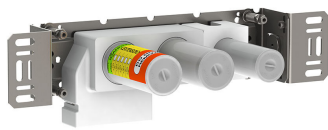

--

Date:
Client:
Project:

5171S

¾" thermostatic mixer.

5171SUP = Thermostatic mixer 5100.

5171SAP = Handle NR51, handle NR52, hand shower and hand shower holder with non-return valve 070S, hose 1500 mm, 60 mm circular flange 001, 001G, 2 pcs. 2001.

Flow

	Bar:	1.0	2.0	3.0	4.0	5.0
5171S ¹⁾	(l/min)	6.9	9.8	12.0	13.9	15.5

¹⁾ USA: Flow restricted to 2 gpm (7.6 l/min)

Available in colors

Color 02, Grey	Color 21, Carmine red
Color 04, Light blue	Color 25, Pink
Color 05, Orange	Color 27, Matt black
Color 06, Light green	Color 28, Matt white
Color 08, Yellow	Color 40, Brushed stainless steel
Color 09, Dark grey	Color 60, Black
Color 12, Mocca	Color 61, Brushed black
Color 14, Bright red	Color 62, Deep black
Color 15, Dark blue	Color 63, Copper
Color 16, Polished chrome	Color 64, Brushed Copper
Color 17, Gloss black	Color 65, Gold
Color 18, White	Color 68, Silver
Color 19, Natural brass	Color 70, Brushed Gold
Color 20, Brushed chrome	

001
60 mm circular flange.
Hole Ø30 mm.

001G
60 mm circular flange. Hole Ø33 mm.

070S
Hand shower, hand shower holder and hose with non-return valve.

2001
60 mm circular flange.
Hole Ø39 mm.

5100
Thermostatic mixer with fixed outlet socket.
¾" connection to copper, steel, iron or pex pipe work.

NR51
On/off handle for series 5000.

**NR52**

Thermostatic handle for series 5000.