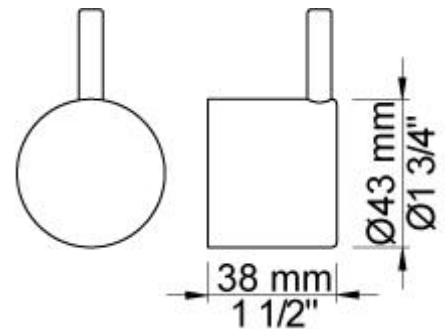

5100
Thermostatic mixer with fixed outlet socket.
¾" connection to copper, steel, iron or pex pipe work.

NR51
On/off handle for series 5000.