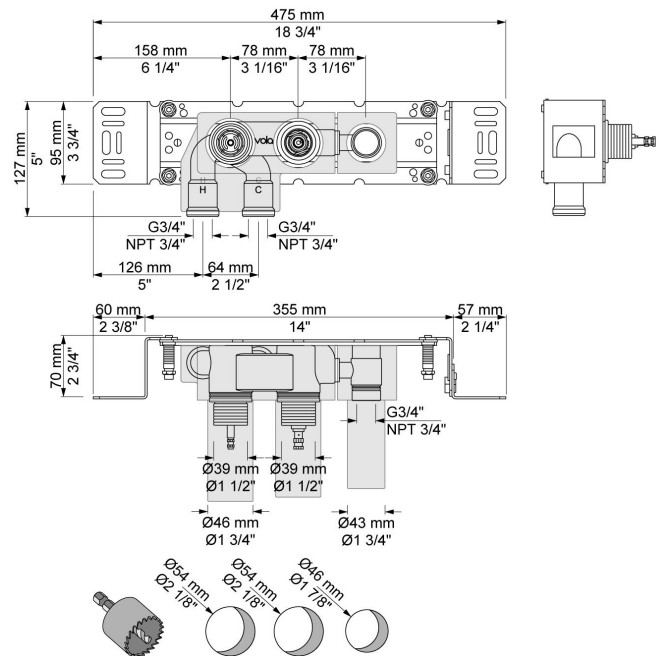

--

Date:
Client:
Project:

5171S

¾" thermostatic mixer.

5171SUP = Thermostatic mixer 5100.

5171SAP = Handle NR51, handle NR52, hand shower and hand shower holder with non-return valve 070S, hose 1500 mm, 60 mm circular flange 001, 001G, 2 pcs. 2001.

Flow

	Bar:	1.0	2.0	3.0	4.0	5.0
5171S ¹⁾	(l/min)	6.9	9.8	12.0	13.9	15.5

¹⁾ USA: Flow restricted to 2 gpm (7.6 l/min)

Available in colors

Color 02, Grey	Color 21, Carmine red
Color 04, Light blue	Color 25, Pink
Color 05, Orange	Color 27, Matt black
Color 06, Light green	Color 28, Matt white
Color 08, Yellow	Color 40, Brushed stainless steel
Color 09, Dark grey	Color 60, Black
Color 12, Mocca	Color 61, Brushed black
Color 14, Bright red	Color 62, Deep black
Color 15, Dark blue	Color 63, Copper
Color 16, Polished chrome	Color 64, Brushed Copper
Color 17, Gloss black	Color 65, Gold
Color 18, White	Color 68, Silver
Color 19, Natural brass	Color 70, Brushed Gold
Color 20, Brushed chrome	

001
60 mm circular flange.
Hole Ø30 mm.

001G
60 mm circular flange. Hole Ø33 mm.

070S
Hand shower, hand shower holder and hose with non-return valve.

2001
60 mm circular flange.
Hole Ø39 mm.

5100
Thermostatic mixer with fixed outlet socket.
¾" connection to copper, steel, iron or pex pipe work.

NR51
On/off handle for series 5000.

**NR52**

Thermostatic handle for series 5000.