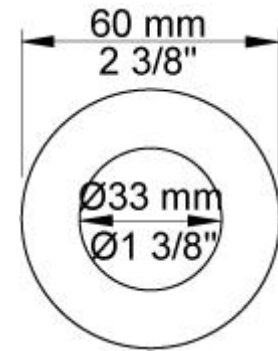

--

Date:
Client:
Project:

5171S

¾" thermostatic mixer.

5171SUP = Thermostatic mixer 5100.

5171SAP = Handle NR51, handle NR52, hand shower and hand shower holder with non-return valve 070S, hose 1500 mm, 60 mm circular flange 001, 001G, 2 pcs. 2001.

Flow

	Bar:	1.0	2.0	3.0	4.0	5.0
5171S ¹⁾	(l/min)	6.9	9.8	12.0	13.9	15.5

¹⁾ USA: Flow restricted to 2 gpm (7.6 l/min)

Available in colors

Color 02, Grey	Color 21, Carmine red
Color 04, Light blue	Color 25, Pink
Color 05, Orange	Color 27, Matt black
Color 06, Light green	Color 28, Matt white
Color 08, Yellow	Color 40, Brushed stainless steel
Color 09, Dark grey	Color 60, Black
Color 12, Mocca	Color 61, Brushed black
Color 14, Bright red	Color 62, Deep black
Color 15, Dark blue	Color 63, Copper
Color 16, Polished chrome	Color 64, Brushed Copper
Color 17, Gloss black	Color 65, Gold
Color 18, White	Color 68, Silver
Color 19, Natural brass	Color 70, Brushed Gold
Color 20, Brushed chrome	

001
60 mm circular flange.
Hole Ø30 mm.

001G
60 mm circular flange. Hole Ø33 mm.

070S
Hand shower, hand shower holder and hose with non-return valve.

2001
60 mm circular flange.
Hole Ø39 mm.

5100
Thermostatic mixer with fixed outlet socket.
¾" connection to copper, steel, iron or pex pipe work.