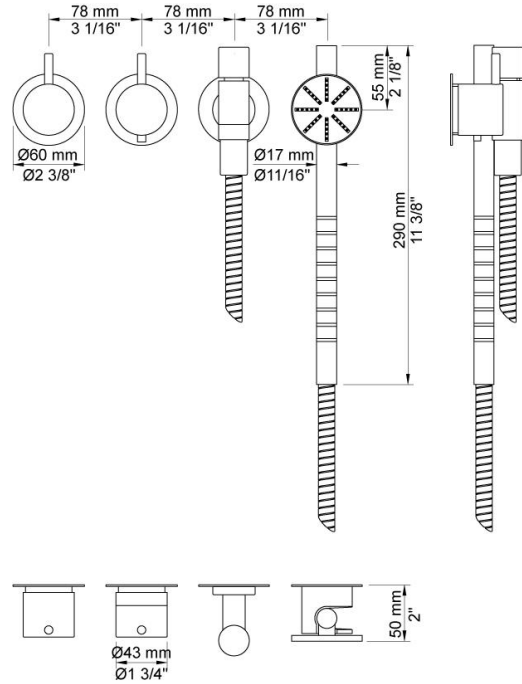

--

Date:
Client:
Project:

5171S

¾" thermostatic mixer.

5171SUP = Thermostatic mixer 5100.

5171SAP = Handle NR51, handle NR52, hand shower and hand shower holder with non-return valve 070S, hose 1500 mm, 60 mm circular flange 001, 001G, 2 pcs. 2001.

Flow

	Bar:	1.0	2.0	3.0	4.0	5.0
5171S ¹⁾	(l/min)	6.9	9.8	12.0	13.9	15.5

¹⁾ USA: Flow restricted to 2 gpm (7.6 l/min)

Available in colors

Color 02, Grey	Color 21, Carmine red
Color 04, Light blue	Color 25, Pink
Color 05, Orange	Color 27, Matt black
Color 06, Light green	Color 28, Matt white
Color 08, Yellow	Color 40, Brushed stainless steel
Color 09, Dark grey	Color 60, Black
Color 12, Mocca	Color 61, Brushed black
Color 14, Bright red	Color 62, Deep black
Color 15, Dark blue	Color 63, Copper
Color 16, Polished chrome	Color 64, Brushed Copper
Color 17, Gloss black	Color 65, Gold
Color 18, White	Color 68, Silver
Color 19, Natural brass	Color 70, Brushed Gold
Color 20, Brushed chrome	

001
60 mm circular flange.
Hole Ø30 mm.

001G
60 mm circular flange. Hole Ø33 mm.

070S
Hand shower, hand shower holder and hose with non-return valve.

2001
60 mm circular flange.
Hole Ø39 mm.

5100
Thermostatic mixer with fixed outlet socket.
¾" connection to copper, steel, iron or pex pipe work.

NR51
On/off handle for series 5000.

**NR52**

Thermostatic handle for series 5000.