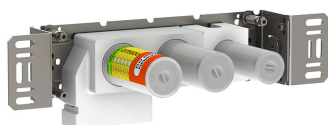

--

Date:
Client:
Project:

5174S

¾" thermostatic mixer.

5174SUP = Thermostatic mixer 5100.

5174SAP = Handle NR51, handle NR52, hand shower and hand shower holder with non-return valve 070S, hose 1500 mm, four-hole plate 60 x 309 mm 5004.

Flow

	Bar:	1.0	2.0	3.0	4.0	5.0
5174S ¹⁾	(l/min)	6.9	9.8	12.0	13.9	15.5

¹⁾ USA: Flow restricted to 2 gpm (7.6 l/min)

Available in colors

Color 02, Grey	Color 21, Carmine red
Color 04, Light blue	Color 25, Pink
Color 05, Orange	Color 27, Matt black
Color 06, Light green	Color 28, Matt white
Color 08, Yellow	Color 40, Brushed stainless steel
Color 09, Dark grey	Color 60, Black
Color 12, Mocca	Color 61, Brushed black
Color 14, Bright red	Color 62, Deep black
Color 15, Dark blue	Color 63, Copper
Color 16, Polished chrome	Color 64, Brushed Copper
Color 17, Gloss black	Color 65, Gold
Color 18, White	Color 68, Silver
Color 19, Natural brass	Color 70, Brushed Gold
Color 20, Brushed chrome	

070S
Hand shower, hand shower holder and hose with non-return valve.

5004
Four-hole plate 60 x 309 mm (for 5100 w. T4).
Holes Ø39, Ø39, Ø30 and Ø33 mm.

5100
Thermostatic mixer with fixed outlet socket.
¾" connection to copper, steel, iron or pex pipe work.

NR51
On/off handle for series 5000.

NR52
Thermostatic handle for series 5000.