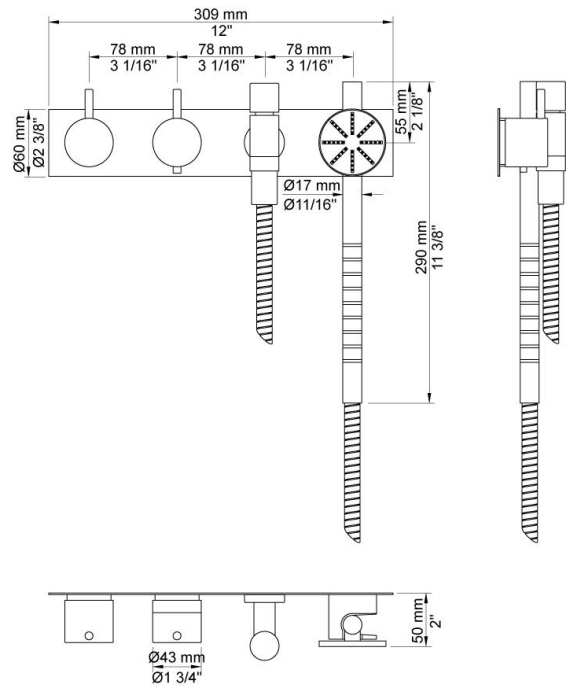

--

Date:
Client:
Project:

5174S

¾" thermostatic mixer.

5174SUP = Thermostatic mixer 5100.

5174SAP = Handle NR51, handle NR52, hand shower and hand shower holder with non-return valve 070S, hose 1500 mm, four-hole plate 60 x 309 mm 5004.

Flow

	Bar:	1.0	2.0	3.0	4.0	5.0
5174S ¹⁾	(l/min)	6.9	9.8	12.0	13.9	15.5

¹⁾ USA: Flow restricted to 2 gpm (7.6 l/min)

Available in colors

Color 02, Grey	Color 21, Carmine red
Color 04, Light blue	Color 25, Pink
Color 05, Orange	Color 27, Matt black
Color 06, Light green	Color 28, Matt white
Color 08, Yellow	Color 40, Brushed stainless steel
Color 09, Dark grey	Color 60, Black
Color 12, Mocca	Color 61, Brushed black
Color 14, Bright red	Color 62, Deep black
Color 15, Dark blue	Color 63, Copper
Color 16, Polished chrome	Color 64, Brushed Copper
Color 17, Gloss black	Color 65, Gold
Color 18, White	Color 68, Silver
Color 19, Natural brass	Color 70, Brushed Gold
Color 20, Brushed chrome	

070S
Hand shower, hand shower holder and hose with non-return valve.

5004
Four-hole plate 60 x 309 mm (for 5100 w. T4).
Holes Ø39, Ø39, Ø30 and Ø33 mm.

5100
Thermostatic mixer with fixed outlet socket.
¾" connection to copper, steel, iron or pex pipe work.

NR51
On/off handle for series 5000.

NR52
Thermostatic handle for series 5000.