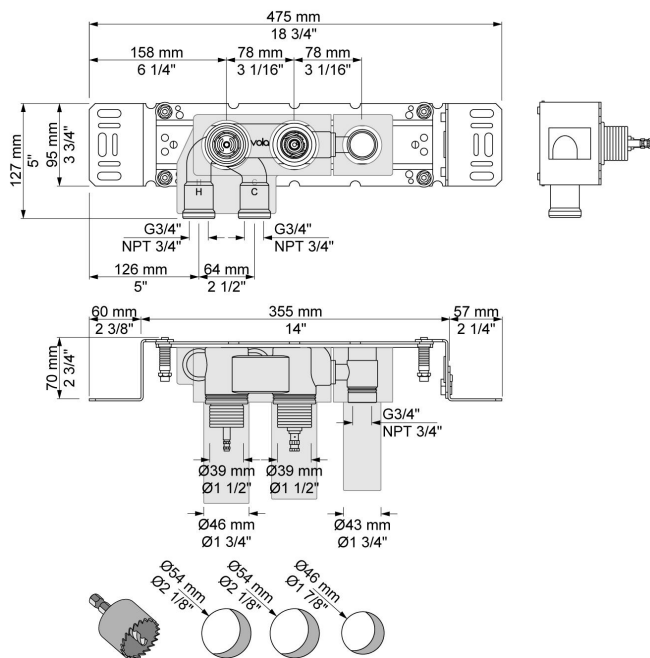

--

Date:
Client:
Project:

5174S

¾" thermostatic mixer.

5174SUP = Thermostatic mixer 5100.

5174SAP = Handle NR51, handle NR52, hand shower and hand shower holder with non-return valve 070S, hose 1500 mm, four-hole plate 60 x 309 mm 5004.

Flow

	Bar:	1.0	2.0	3.0	4.0	5.0
5174S ¹⁾	(l/min)	6.9	9.8	12.0	13.9	15.5

¹⁾ USA: Flow restricted to 2 gpm (7.6 l/min)

Available in colors

Color 02, Grey	Color 21, Carmine red
Color 04, Light blue	Color 25, Pink
Color 05, Orange	Color 27, Matt black
Color 06, Light green	Color 28, Matt white
Color 08, Yellow	Color 40, Brushed stainless steel
Color 09, Dark grey	Color 60, Black
Color 12, Mocca	Color 61, Brushed black
Color 14, Bright red	Color 62, Deep black
Color 15, Dark blue	Color 63, Copper
Color 16, Polished chrome	Color 64, Brushed Copper
Color 17, Gloss black	Color 65, Gold
Color 18, White	Color 68, Silver
Color 19, Natural brass	Color 70, Brushed Gold
Color 20, Brushed chrome	

070S
Hand shower, hand shower holder and hose with non-return valve.

5004
Four-hole plate 60 x 309 mm (for 5100 w. T4).
Holes Ø39, Ø39, Ø30 and Ø33 mm.

5100
Thermostatic mixer with fixed outlet socket.
¾" connection to copper, steel, iron or pex pipe work.

NR51
On/off handle for series 5000.

NR52
Thermostatic handle for series 5000.