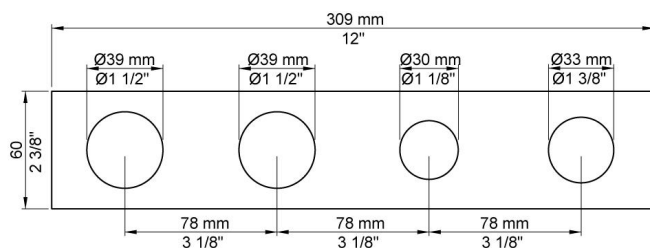

--

Date:
Client:
Project:

5174S

¾" thermostatic mixer.

5174SUP = Thermostatic mixer 5100.

5174SAP = Handle NR51, handle NR52, hand shower and hand shower holder with non-return valve 070S, hose 1500 mm, four-hole plate 60 x 309 mm 5004.

Flow

	Bar:	1.0	2.0	3.0	4.0	5.0
5174S ¹⁾	(l/min)	6.9	9.8	12.0	13.9	15.5

¹⁾ USA: Flow restricted to 2 gpm (7.6 l/min)

Available in colors

Color 02, Grey	Color 21, Carmine red
Color 04, Light blue	Color 25, Pink
Color 05, Orange	Color 27, Matt black
Color 06, Light green	Color 28, Matt white
Color 08, Yellow	Color 40, Brushed stainless steel
Color 09, Dark grey	Color 60, Black
Color 12, Mocca	Color 61, Brushed black
Color 14, Bright red	Color 62, Deep black
Color 15, Dark blue	Color 63, Copper
Color 16, Polished chrome	Color 64, Brushed Copper
Color 17, Gloss black	Color 65, Gold
Color 18, White	Color 68, Silver
Color 19, Natural brass	Color 70, Brushed Gold
Color 20, Brushed chrome	

070S
Hand shower, hand shower holder and hose with non-return valve.

5004
Four-hole plate 60 x 309 mm (for 5100 w. T4).
Holes Ø39, Ø39, Ø30 and Ø33 mm.

5100
Thermostatic mixer with fixed outlet socket.
¾" connection to copper, steel, iron or pex pipe work.