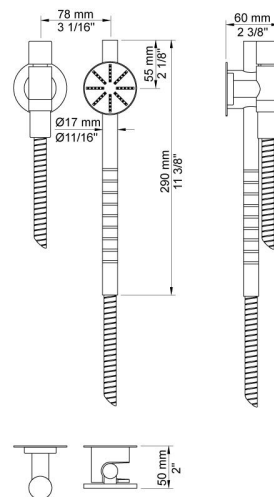

--

Date:
Client:
Project:

5174S

¾" thermostatic mixer.

5174SUP = Thermostatic mixer 5100.

5174SAP = Handle NR51, handle NR52, hand shower and hand shower holder with non-return valve 070S, hose 1500 mm, four-hole plate 60 x 309 mm 5004.

Flow

	Bar:	1.0	2.0	3.0	4.0	5.0
5174S ¹⁾	(l/min)	6.9	9.8	12.0	13.9	15.5

¹⁾ USA: Flow restricted to 2 gpm (7.6 l/min)

Available in colors

Color 02, Grey	Color 21, Carmine red
Color 04, Light blue	Color 25, Pink
Color 05, Orange	Color 27, Matt black
Color 06, Light green	Color 28, Matt white
Color 08, Yellow	Color 40, Brushed stainless steel
Color 09, Dark grey	Color 60, Black
Color 12, Mocca	Color 61, Brushed black
Color 14, Bright red	Color 62, Deep black
Color 15, Dark blue	Color 63, Copper
Color 16, Polished chrome	Color 64, Brushed Copper
Color 17, Gloss black	Color 65, Gold
Color 18, White	Color 68, Silver
Color 19, Natural brass	Color 70, Brushed Gold
Color 20, Brushed chrome	

070S
Hand shower, hand shower holder and hose with non-return valve.

5004
Four-hole plate 60 x 309 mm (for 5100 w. T4).
Holes Ø39, Ø39, Ø30 and Ø33 mm.

5100
Thermostatic mixer with fixed outlet socket.
¾" connection to copper, steel, iron or pex pipe work.

NR51
On/off handle for series 5000.

NR52
Thermostatic handle for series 5000.