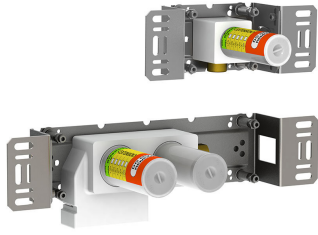

|  |
|--|
|  |
|--|

|          |
|----------|
| Date:    |
| Client:  |
| Project: |

**5281ST**

¾" thermostatic mixer.

5281STUP = Thermostatic mixer 5200V, 200M.

5281STAP = Handle NR51, handle NR52, head shower 080ST, 2 pcs. 60 mm circular flanges 2001.

<sup>1)</sup> USA: Flow restricted to 1.8 gpm (7.0 l/min)

**Available in colors**

|                           |                                   |
|---------------------------|-----------------------------------|
| Color 02, Grey            | Color 21, Carmine red             |
| Color 04, Light blue      | Color 25, Pink                    |
| Color 05, Orange          | Color 27, Matt black              |
| Color 06, Light green     | Color 28, Matt white              |
| Color 08, Yellow          | Color 40, Brushed stainless steel |
| Color 09, Dark grey       | Color 60, Black                   |
| Color 12, Mocca           | Color 61, Brushed black           |
| Color 14, Bright red      | Color 62, Deep black              |
| Color 15, Dark blue       | Color 63, Copper                  |
| Color 16, Polished chrome | Color 64, Brushed Copper          |
| Color 17, Gloss black     | Color 65, Gold                    |
| Color 18, White           | Color 68, Silver                  |
| Color 19, Natural brass   | Color 70, Brushed Gold            |
| Color 20, Brushed chrome  |                                   |

**080ST**  
Head shower, 500 mm.

**2001**  
60 mm circular flange.  
Hole  $\text{Ø}39 \text{ mm}$ .

**5200**

Thermostatic mixer with a separate outlet socket, 200M.  
 $\frac{3}{4}$ " connection to copper, steel, iron or pex pipe work.

**NR51**  
On/off handle for series 5000.

**NR52**  
Thermostatic handle for series 5000.