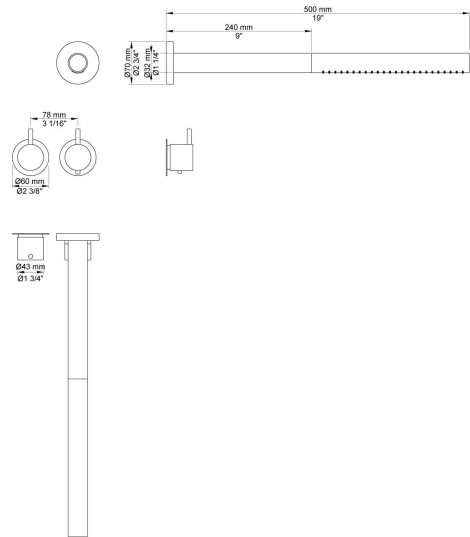

5281ST

¾" thermostatic mixer.

5281STUP = Thermostatic mixer 5200V, 200M.

5281STAP = Handle NR51, handle NR52, head shower 080ST, 2 pcs. 60 mm circular flanges 2001.

Flow

	Bar:	1.0	2.0	3.0	4.0	5.0
5281ST¹⁾	(l/min)	14.4	20.4	25.0	28.9	32.3

¹⁾ USA: Flow restricted to 1.8 gpm (7.0 l/min)

Available in colors

Color 02, Grey	Color 21, Carmine red
Color 04, Light blue	Color 25, Pink
Color 05, Orange	Color 27, Matt black
Color 06, Light green	Color 28, Matt white
Color 08, Yellow	Color 40, Brushed stainless steel
Color 09, Dark grey	Color 60, Black
Color 12, Mocca	Color 61, Brushed black
Color 14, Bright red	Color 62, Deep black
Color 15, Dark blue	Color 63, Copper
Color 16, Polished chrome	Color 64, Brushed Copper
Color 17, Gloss black	Color 65, Gold
Color 18, White	Color 68, Silver
Color 19, Natural brass	Color 70, Brushed Gold
Color 20, Brushed chrome