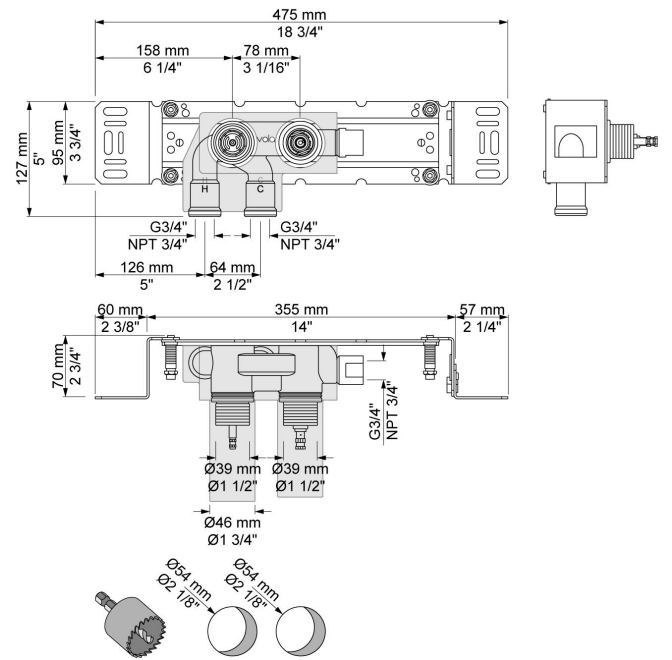

|  |
|--|
|  |
|--|

|          |
|----------|
| Date:    |
| Client:  |
| Project: |

**5281ST**

¾" thermostatic mixer.

5281STUP = Thermostatic mixer 5200V, 200M.

5281STAP = Handle NR51, handle NR52, head shower 080ST, 2 pcs. 60 mm circular flanges 2001.

**Flow**

|                      | Bar:    | 1.0  | 2.0  | 3.0  | 4.0  | 5.0  |
|----------------------|---------|------|------|------|------|------|
| 5281ST <sup>1)</sup> | (l/min) | 14.4 | 20.4 | 25.0 | 28.9 | 32.3 |

**080ST**  
Head shower, 500 mm.

**2001**  
60 mm circular flange.  
Hole  $\text{Ø}39 \text{ mm}$ .

**5200**

Thermostatic mixer with a separate outlet socket, 200M.  
 $\frac{3}{4}$ " connection to copper, steel, iron or pex pipe work.

**NR51**  
On/off handle for series 5000.

**NR52**  
Thermostatic handle for series 5000.