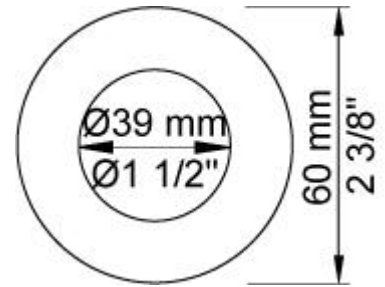

|  |
|--|
|  |
|--|

|          |
|----------|
| Date:    |
| Client:  |
| Project: |

**5281ST**

¾" thermostatic mixer.

5281STUP = Thermostatic mixer 5200V, 200M.

5281STAP = Handle NR51, handle NR52, head shower 080ST, 2 pcs. 60 mm circular flanges 2001.

**Flow**

|                      | Bar:    | 1.0  | 2.0  | 3.0  | 4.0  | 5.0  |
|----------------------|---------|------|------|------|------|------|
| 5281ST <sup>1)</sup> | (l/min) | 14.4 | 20.4 | 25.0 | 28.9 | 32.3 |

<sup>1)</sup> USA: Flow restricted to 1.8 gpm (7.0 l/min)

**Available in colors**

|                           |                                   |
|---------------------------|-----------------------------------|
| Color 02, Grey            | Color 21, Carmine red             |
| Color 04, Light blue      | Color 25, Pink                    |
| Color 05, Orange          | Color 27, Matt black              |
| Color 06, Light green     | Color 28, Matt white              |
| Color 08, Yellow          | Color 40, Brushed stainless steel |
| Color 09, Dark grey       | Color 60, Black                   |
| Color 12, Mocca           | Color 61, Brushed black           |
| Color 14, Bright red      | Color 62, Deep black              |
| Color 15, Dark blue       | Color 63, Copper                  |
| Color 16, Polished chrome | Color 64, Brushed Copper          |
| Color 17, Gloss black     | Color 65, Gold                    |
| Color 18, White           | Color 68, Silver                  |
| Color 19, Natural brass   | Color 70, Brushed Gold            |
| Color 20, Brushed chrome  |                                   |

**080ST**  
Head shower, 500 mm.

**2001**  
60 mm circular flange.  
Hole  $\text{Ø}39 \text{ mm}$ .

**5200**

Thermostatic mixer with a separate outlet socket, 200M.  
 $\frac{3}{4}$ " connection to copper, steel, iron or pex pipe work.