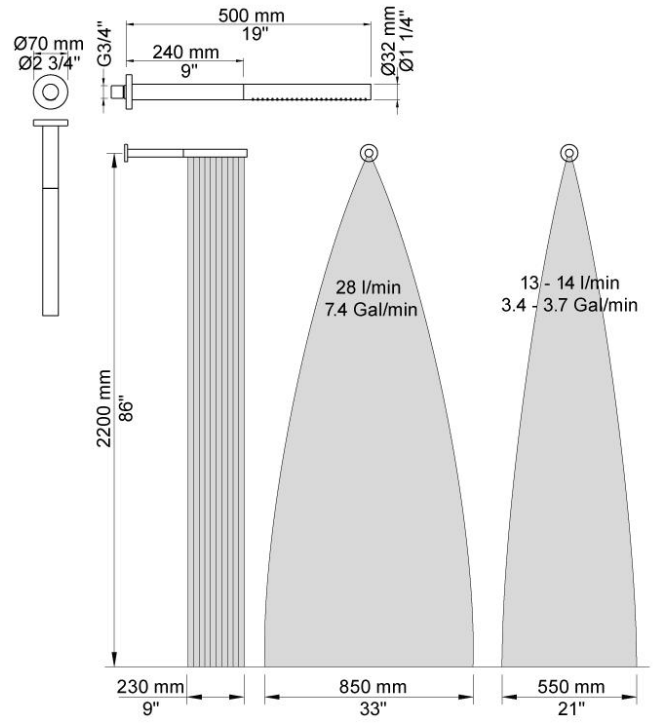

|  |
|--|
|  |
|--|

|          |
|----------|
| Date:    |
| Client:  |
| Project: |

**5281ST**

¾" thermostatic mixer.

5281STUP = Thermostatic mixer 5200V, 200M.

5281STAP = Handle NR51, handle NR52, head shower 080ST, 2 pcs. 60 mm circular flanges 2001.

**Flow**

|                      | Bar:    | 1.0  | 2.0  | 3.0  | 4.0  | 5.0  |
|----------------------|---------|------|------|------|------|------|
| 5281ST <sup>1)</sup> | (l/min) | 14.4 | 20.4 | 25.0 | 28.9 | 32.3 |

<sup>1)</sup> USA: Flow restricted to 1.8 gpm (7.0 l/min)

**Available in colors**

|                           |                                   |
|---------------------------|-----------------------------------|
| Color 02, Grey            | Color 21, Carmine red             |
| Color 04, Light blue      | Color 25, Pink                    |
| Color 05, Orange          | Color 27, Matt black              |
| Color 06, Light green     | Color 28, Matt white              |
| Color 08, Yellow          | Color 40, Brushed stainless steel |
| Color 09, Dark grey       | Color 60, Black                   |
| Color 12, Mocca           | Color 61, Brushed black           |
| Color 14, Bright red      | Color 62, Deep black              |
| Color 15, Dark blue       | Color 63, Copper                  |
| Color 16, Polished chrome | Color 64, Brushed Copper          |
| Color 17, Gloss black     | Color 65, Gold                    |
| Color 18, White           | Color 68, Silver                  |
| Color 19, Natural brass   | Color 70, Brushed Gold            |
| Color 20, Brushed chrome  |                                   |

**080ST**  
Head shower, 500 mm.

**2001**  
60 mm circular flange.  
Hole  $\text{Ø}39 \text{ mm}$ .

**5200**

Thermostatic mixer with a separate outlet socket, 200M.  
 $\frac{3}{4}$ " connection to copper, steel, iron or pex pipe work.