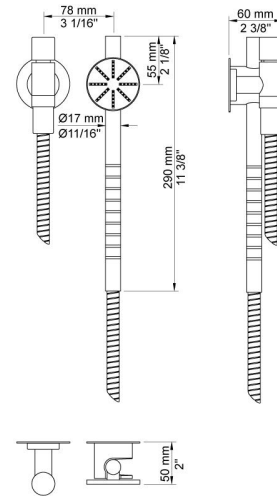

5411C-071SAP = Handle NR51, handle NR52, handle NR64G, 160 mm fixed spout 010C, hand shower and hand shower holder with non-return valve 070S, hose 1500 mm, 60 mm circular flanges: 2 pcs. 001, 1 pcs. 001G, 3 pcs. 2001.

001
60 mm circular flange.
Hole Ø30 mm.

001G
60 mm circular flange. Hole Ø33 mm.

010C
160 mm fixed spout for high flow.

070S
Hand shower, hand shower holder and hose with non-return valve.

2001
60 mm circular flange.
Hole Ø39 mm.

5400T
Thermostatic mixer with diverter, fixed outlet socket and one separate outlet socket, 200M.
¾" connection to copper, steel, iron or pex pipe work

**NR51**

On/off handle for series 5000.

**NR52**

Thermostatic handle for series 5000.

**NR64G**

Diverter handle for 5400/5600.

With peg in the same colour as handle (Standard).