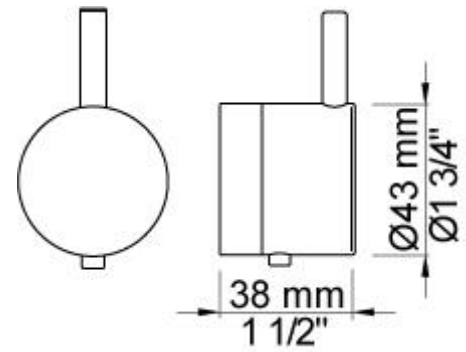

5411C-071SAP = Handle NR51, handle NR52, handle NR64G, 160 mm fixed spout 010C, hand shower and hand shower holder with non-return valve 070S, hose 1500 mm, 60 mm circular flanges: 2 pcs. 001, 1 pcs. 001G, 3 pcs. 2001.

001
60 mm circular flange.
Hole Ø30 mm.

001G
60 mm circular flange. Hole Ø33 mm.

010C
160 mm fixed spout for high flow.

070S
Hand shower, hand shower holder and hose with non-return valve.

2001
60 mm circular flange.
Hole Ø39 mm.

5400T
Thermostatic mixer with diverter, fixed outlet socket and one separate outlet socket, 200M.
¾" connection to copper, steel, iron or pex pipe work

**NR51**

On/off handle for series 5000.

**NR52**

Thermostatic handle for series 5000.

**NR64G**

Diverter handle for 5400/5600.

With peg in the same colour as handle (Standard).