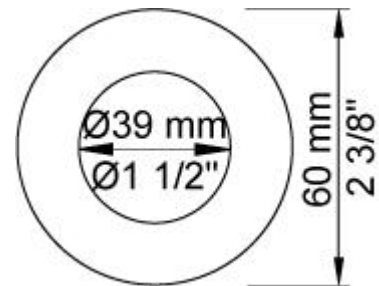

5411C-071SAP = Handle NR51, handle NR52, handle NR64G, 160 mm fixed spout 010C, hand shower and hand shower holder with non-return valve 070S, hose 1500 mm, 60 mm circular flanges: 2 pcs. 001, 1 pcs. 001G, 3 pcs. 2001.

Flow

| | Bar: | 1.0 | 2.0 | 3.0 | 4.0 | 5.0 |
|--------------------|-------------|------------|------------|------------|------------|------------|
| 010C | (l/min) | 15.0 | 21.2 | 26.0 | 30.0 | 30.0 |
| 070S ¹⁾ | (l/min) | 6.9 | 9.8 | 12.0 | 13.9 | 15.5 |

001
60 mm circular flange.
Hole Ø30 mm.

001G
60 mm circular flange. Hole Ø33 mm.

010C
160 mm fixed spout for high flow.

070S
Hand shower, hand shower holder and hose with non-return valve.

2001
60 mm circular flange.
Hole Ø39 mm.

**NR64G**

Diverter handle for 5400/5600.

With peg in the same colour as handle (Standard).