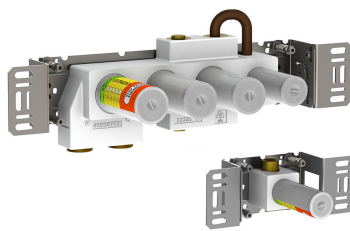

| |
|--|
| |
|--|

| |
|-------|
| Date: |
|-------|

| |
|---------|
| Client: |
|---------|

| |
|----------|
| Project: |
|----------|

5411C-071S

¾" thermostatic mixer.

5411C-071SUP = Thermostatic mixer 5400T.

001
60 mm circular flange.
Hole Ø30 mm.

001G
60 mm circular flange. Hole Ø33 mm.

010C
160 mm fixed spout for high flow.

070S
Hand shower, hand shower holder and hose with non-return valve.

2001
60 mm circular flange.
Hole Ø39 mm.

5400T
Thermostatic mixer with diverter, fixed outlet socket and one separate outlet socket, 200M.
¾" connection to copper, steel, iron or pex pipe work

**NR51**

On/off handle for series 5000.

**NR52**

Thermostatic handle for series 5000.

**NR64G**

Diverter handle for 5400/5600.

With peg in the same colour as handle (Standard).