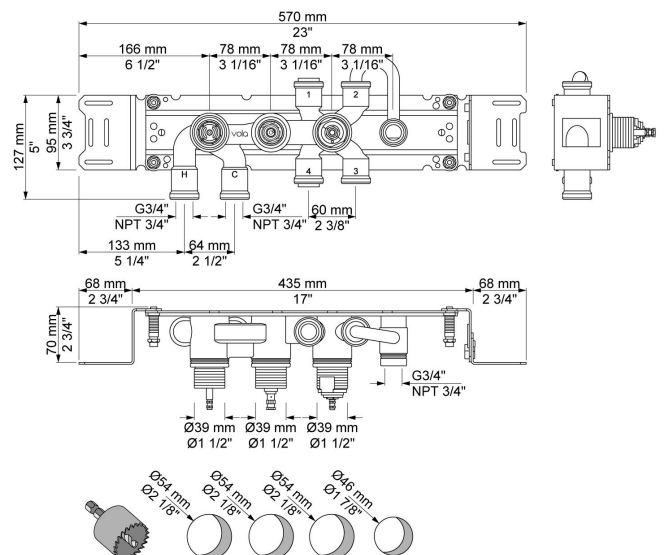

5411C-071SAP = Handle NR51, handle NR52, handle NR64G, 160 mm fixed spout 010C, hand shower and hand shower holder with non-return valve 070S, hose 1500 mm, 60 mm circular flanges: 2 pcs. 001, 1 pcs. 001G, 3 pcs. 2001.

001
60 mm circular flange.
Hole Ø30 mm.

001G
60 mm circular flange. Hole Ø33 mm.

010C
160 mm fixed spout for high flow.

070S
Hand shower, hand shower holder and hose with non-return valve.

2001
60 mm circular flange.
Hole Ø39 mm.

5400T
Thermostatic mixer with diverter, fixed outlet socket and one separate outlet socket, 200M.
¾" connection to copper, steel, iron or pex pipe work

**NR51**

On/off handle for series 5000.

**NR52**

Thermostatic handle for series 5000.

**NR64G**

Diverter handle for 5400/5600.

With peg in the same colour as handle (Standard).