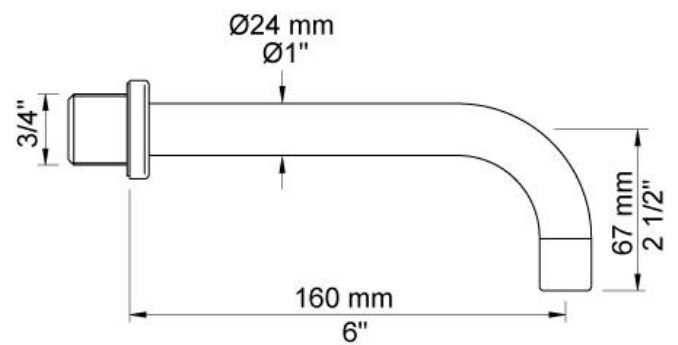

5411C-071SAP = Handle NR51, handle NR52, handle NR64G, 160 mm fixed spout 010C, hand shower and hand shower holder with non-return valve 070S, hose 1500 mm, 60 mm circular flanges: 2 pcs. 001, 1 pcs. 001G, 3 pcs. 2001.

Flow

| | Bar: | 1.0 | 2.0 | 3.0 | 4.0 | 5.0 |
|--------------------|-------------|------------|------------|------------|------------|------------|
| 010C | (l/min) | 15.0 | 21.2 | 26.0 | 30.0 | 30.0 |
| 070S ¹⁾ | (l/min) | 6.9 | 9.8 | 12.0 | 13.9 | 15.5 |

001
60 mm circular flange.
Hole Ø30 mm.

001G
60 mm circular flange. Hole Ø33 mm.

010C
160 mm fixed spout for high flow.

070S
Hand shower, hand shower holder and hose with non-return valve.

2001
60 mm circular flange.
Hole Ø39 mm.