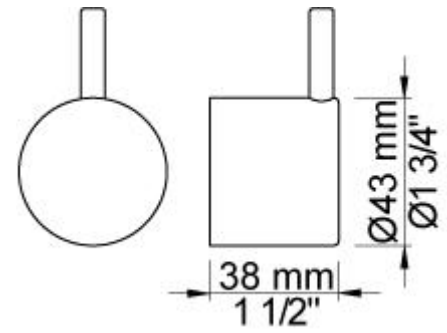

NR51

On/off handle for series 5000.