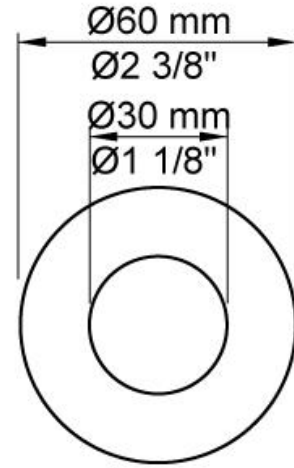

5411C-071SAP = Handle NR51, handle NR52, handle NR64G, 160 mm fixed spout 010C, hand shower and hand shower holder with non-return valve 070S, hose 1500 mm, 60 mm circular flanges: 2 pcs. 001, 1 pcs. 001G, 3 pcs. 2001.

Flow

| | Bar: | 1.0 | 2.0 | 3.0 | 4.0 | 5.0 |
|--------------------|-------------|------------|------------|------------|------------|------------|
| 010C | (l/min) | 15.0 | 21.2 | 26.0 | 30.0 | 30.0 |
| 070S ¹⁾ | (l/min) | 6.9 | 9.8 | 12.0 | 13.9 | 15.5 |

001
60 mm circular flange.
Hole Ø30 mm.

001G
60 mm circular flange. Hole Ø33 mm.

010C
160 mm fixed spout for high flow.

070S
Hand shower, hand shower holder and hose with non-return valve.

2001
60 mm circular flange.
Hole Ø39 mm.