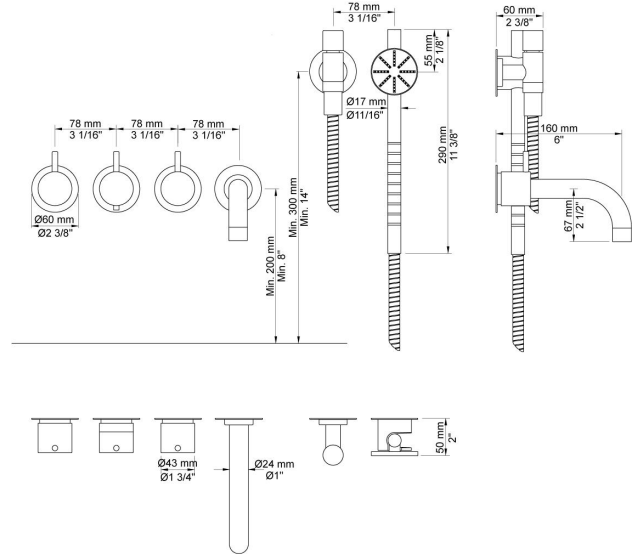

5411C-071S

¾" thermostatic mixer.

5411C-071SUP = Thermostatic mixer 5400T.

5411C-071SAP = Handle NR51, handle NR52, handle NR64G, 160 mm fixed spout 010C, hand shower and hand shower holder with non-return valve 070S, hose 1500 mm, 60 mm circular flanges: 2 pcs. 001, 1 pcs. 001G, 3 pcs. 2001.

Flow

	Bar:	1.0	2.0	3.0	4.0	5.0
010C	(l/min)	15.0	21.2	26.0	30.0	30.0
070S¹⁾	(l/min)	6.9	9.8	12.0	13.9	15.5

¹⁾ USA: Flow restricted to 2.0 gpm (7.6 l/min)

Available in colors

Color 02, Grey	Color 21, Carmine red
Color 04, Light blue	Color 25, Pink
Color 05, Orange	Color 27, Matt black
Color 06, Light green	Color 28, Matt white
Color 08, Yellow	Color 40, Brushed stainless steel
Color 09, Dark grey	Color 60, Black
Color 12, Mocca	Color 61, Brushed black
Color 14, Bright red	Color 62, Deep black
Color 15, Dark blue	Color 63, Copper
Color 16, Polished chrome	Color 64, Brushed Copper
Color 17, Gloss black	Color 65, Gold
Color 18, White	Color 68, Silver
Color 19, Natural brass	Color 70, Brushed Gold
Color 20, Brushed chrome