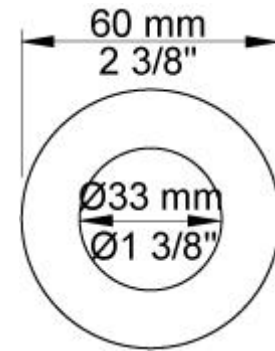

5411C-071SAP = Handle NR51, handle NR52, handle NR64G, 160 mm fixed spout 010C, hand shower and hand shower holder with non-return valve 070S, hose 1500 mm, 60 mm circular flanges: 2 pcs. 001, 1 pcs. 001G, 3 pcs. 2001.

Flow

| | Bar: | 1.0 | 2.0 | 3.0 | 4.0 | 5.0 |
|--------------------|-------------|------------|------------|------------|------------|------------|
| 010C | (l/min) | 15.0 | 21.2 | 26.0 | 30.0 | 30.0 |
| 070S ¹⁾ | (l/min) | 6.9 | 9.8 | 12.0 | 13.9 | 15.5 |

001
60 mm circular flange.
Hole Ø30 mm.

001G
60 mm circular flange. Hole Ø33 mm.

010C
160 mm fixed spout for high flow.

070S
Hand shower, hand shower holder and hose with non-return valve.

2001
60 mm circular flange.
Hole Ø39 mm.

**NR64G**

Diverter handle for 5400/5600.

With peg in the same colour as handle (Standard).