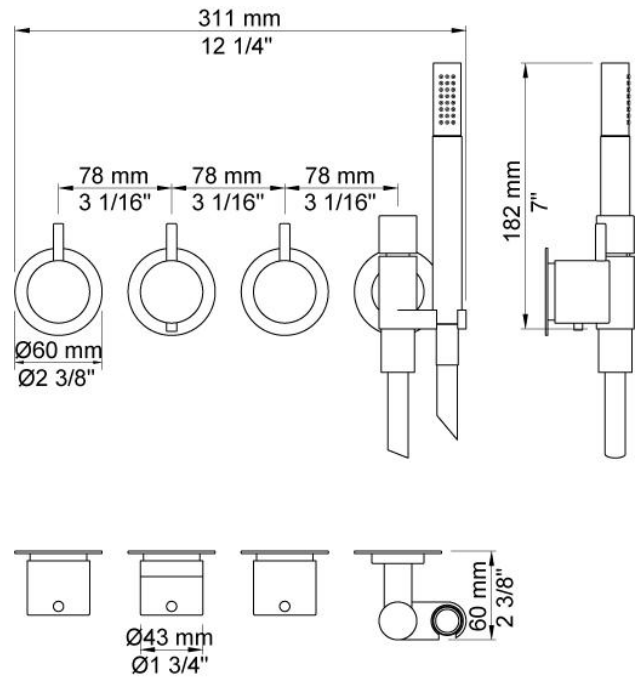

--

Date:
Client:
Project:

5471R

¾" thermostatic mixer.

5471RUP = Thermostatic mixer 5400NV.

5471RAP = Handle NR51, handle NR52, handle NR64G, hand shower and hand shower holder with non-return valve 070R, with holder to the right, hose 1500 mm, 60 mm circular flanges: 001, 3 pcs. 2001.

Flow

	Bar:	1.0	2.0	3.0	4.0	5.0
070R ¹⁾	(l/min)	5.2	7.3	9.0	9.0	9.0
5400NV	(l/min)	18.5	26.1	32.0	37.0	41.3

¹⁾ USA: Flow restricted to 1.8 gpm (7.0 l/min)

Available in colors

Color 02, Grey	Color 21, Carmine red
Color 04, Light blue	Color 25, Pink
Color 05, Orange	Color 27, Matt black
Color 06, Light green	Color 28, Matt white
Color 08, Yellow	Color 40, Brushed stainless steel
Color 09, Dark grey	Color 60, Black
Color 12, Mocca	Color 61, Brushed black
Color 14, Bright red	Color 62, Deep black
Color 15, Dark blue	Color 63, Copper
Color 16, Polished chrome	Color 64, Brushed Copper
Color 17, Gloss black	Color 65, Gold
Color 18, White	Color 68, Silver
Color 19, Natural brass	Color 70, Brushed Gold
Color 20, Brushed chrome	

001
60 mm circular flange.
Hole Ø30 mm.

070R
Hand shower, hand shower with holder to the right and hose with non-return valve.

2001
60 mm circular flange.
Hole Ø39 mm.

5400NV

Thermostatic mixer with diverter and one fixed outlet socket.
 3/4" connection to copper, steel, iron or pex pipe work.

NR51

On/off handle for series 5000.

NR52

Thermostatic handle for series 5000.

**NR64G**

Diverter handle for 5400/5600.

With peg in the same colour as handle (Standard).