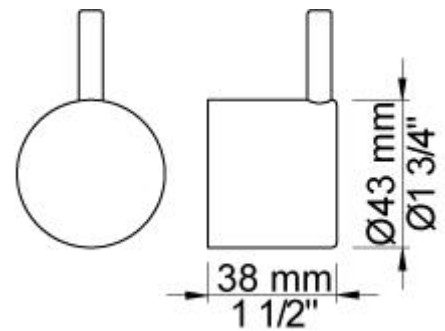

NR51

On/off handle for series 5000.