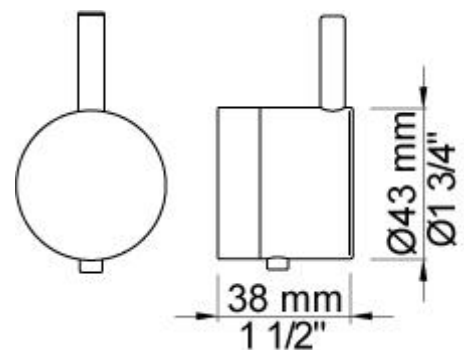

NR52

Thermostatic handle for series 5000.