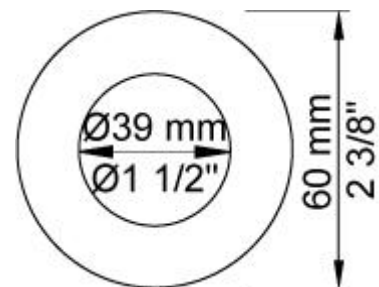

--

Date:
Client:
Project:

5471R

¾" thermostatic mixer.

5471RUP = Thermostatic mixer 5400NV.

5471RAP = Handle NR51, handle NR52, handle NR64G, hand shower and hand shower holder with non-return valve 070R, with holder to the right, hose 1500 mm, 60 mm circular flanges: 001, 3 pcs. 2001.

Flow

	Bar:	1.0	2.0	3.0	4.0	5.0
070R ¹⁾	(l/min)	5.2	7.3	9.0	9.0	9.0
5400NV	(l/min)	18.5	26.1	32.0	37.0	41.3

¹⁾ USA: Flow restricted to 1.8 gpm (7.0 l/min)

Available in colors

Color 02, Grey	Color 21, Carmine red
Color 04, Light blue	Color 25, Pink
Color 05, Orange	Color 27, Matt black
Color 06, Light green	Color 28, Matt white
Color 08, Yellow	Color 40, Brushed stainless steel
Color 09, Dark grey	Color 60, Black
Color 12, Mocca	Color 61, Brushed black
Color 14, Bright red	Color 62, Deep black
Color 15, Dark blue	Color 63, Copper
Color 16, Polished chrome	Color 64, Brushed Copper
Color 17, Gloss black	Color 65, Gold
Color 18, White	Color 68, Silver
Color 19, Natural brass	Color 70, Brushed Gold
Color 20, Brushed chrome	

001
60 mm circular flange.
Hole Ø30 mm.

070R
Hand shower, hand shower with holder to the right and hose with non-return valve.

2001
60 mm circular flange.
Hole Ø39 mm.

5400NV

Thermostatic mixer with diverter and one fixed outlet socket.
 3/4" connection to copper, steel, iron or pex pipe work.