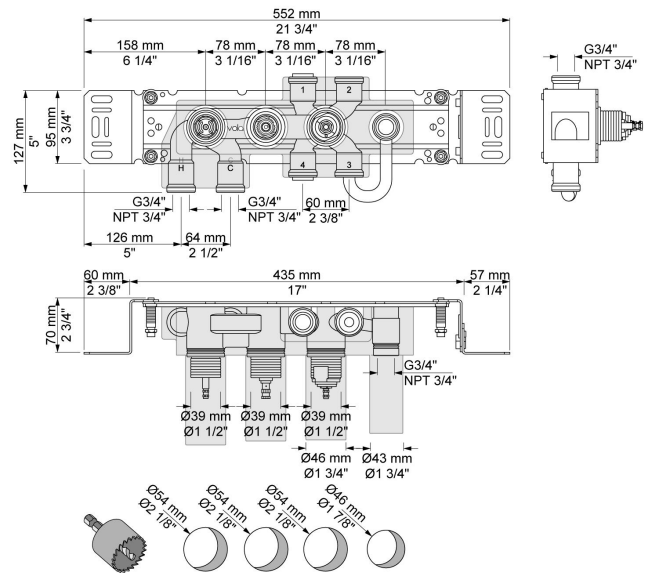

--

Date:
Client:
Project:

5471R

¾" thermostatic mixer.

5471RUP = Thermostatic mixer 5400NV.

5471RAP = Handle NR51, handle NR52, handle NR64G, hand shower and hand shower holder with non-return valve 070R, with holder to the right, hose 1500 mm, 60 mm circular flanges: 001, 3 pcs. 2001.

Flow

	Bar:	1.0	2.0	3.0	4.0	5.0
070R ¹⁾	(l/min)	5.2	7.3	9.0	9.0	9.0
5400NV	(l/min)	18.5	26.1	32.0	37.0	41.3

¹⁾ USA: Flow restricted to 1.8 gpm (7.0 l/min)

Available in colors

Color 02, Grey	Color 21, Carmine red
Color 04, Light blue	Color 25, Pink
Color 05, Orange	Color 27, Matt black
Color 06, Light green	Color 28, Matt white
Color 08, Yellow	Color 40, Brushed stainless steel
Color 09, Dark grey	Color 60, Black
Color 12, Mocca	Color 61, Brushed black
Color 14, Bright red	Color 62, Deep black
Color 15, Dark blue	Color 63, Copper
Color 16, Polished chrome	Color 64, Brushed Copper
Color 17, Gloss black	Color 65, Gold
Color 18, White	Color 68, Silver
Color 19, Natural brass	Color 70, Brushed Gold
Color 20, Brushed chrome	

001
60 mm circular flange.
Hole Ø30 mm.

070R
Hand shower, hand shower with holder to the right and hose with non-return valve.

2001
60 mm circular flange.
Hole Ø39 mm.

5400NV

Thermostatic mixer with diverter and one fixed outlet socket.
 3/4" connection to copper, steel, iron or pex pipe work.

NR51

On/off handle for series 5000.

NR52

Thermostatic handle for series 5000.

**NR64G**

Diverter handle for 5400/5600.

With peg in the same colour as handle (Standard).