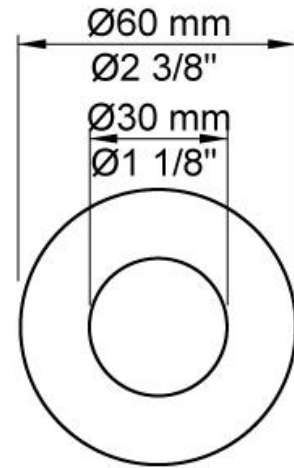

--

Date:
Client:
Project:

5471R

¾" thermostatic mixer.

5471RUP = Thermostatic mixer 5400NV.

5471RAP = Handle NR51, handle NR52, handle NR64G, hand shower and hand shower holder with non-return valve 070R, with holder to the right, hose 1500 mm, 60 mm circular flanges: 001, 3 pcs. 2001.

Flow

	Bar:	1.0	2.0	3.0	4.0	5.0
070R ¹⁾	(l/min)	5.2	7.3	9.0	9.0	9.0
5400NV	(l/min)	18.5	26.1	32.0	37.0	41.3

¹⁾ USA: Flow restricted to 1.8 gpm (7.0 l/min)

Available in colors

Color 02, Grey	Color 21, Carmine red
Color 04, Light blue	Color 25, Pink
Color 05, Orange	Color 27, Matt black
Color 06, Light green	Color 28, Matt white
Color 08, Yellow	Color 40, Brushed stainless steel
Color 09, Dark grey	Color 60, Black
Color 12, Mocca	Color 61, Brushed black
Color 14, Bright red	Color 62, Deep black
Color 15, Dark blue	Color 63, Copper
Color 16, Polished chrome	Color 64, Brushed Copper
Color 17, Gloss black	Color 65, Gold
Color 18, White	Color 68, Silver
Color 19, Natural brass	Color 70, Brushed Gold
Color 20, Brushed chrome	

001
60 mm circular flange.
Hole Ø30 mm.

070R
Hand shower, hand shower with holder to the right and hose with non-return valve.

2001
60 mm circular flange.
Hole Ø39 mm.

5400NV

Thermostatic mixer with diverter and one fixed outlet socket.
 3/4" connection to copper, steel, iron or pex pipe work.