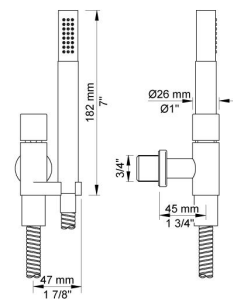

--

Date:
Client:
Project:

5471R

¾" thermostatic mixer.

5471RUP = Thermostatic mixer 5400NV.

5471RAP = Handle NR51, handle NR52, handle NR64G, hand shower and hand shower holder with non-return valve 070R, with holder to the right, hose 1500 mm, 60 mm circular flanges: 001, 3 pcs. 2001.

Flow

	Bar:	1.0	2.0	3.0	4.0	5.0
070R ¹⁾	(l/min)	5.2	7.3	9.0	9.0	9.0
5400NV	(l/min)	18.5	26.1	32.0	37.0	41.3

¹⁾ USA: Flow restricted to 1.8 gpm (7.0 l/min)

Available in colors

Color 02, Grey	Color 21, Carmine red
Color 04, Light blue	Color 25, Pink
Color 05, Orange	Color 27, Matt black
Color 06, Light green	Color 28, Matt white
Color 08, Yellow	Color 40, Brushed stainless steel
Color 09, Dark grey	Color 60, Black
Color 12, Mocca	Color 61, Brushed black
Color 14, Bright red	Color 62, Deep black
Color 15, Dark blue	Color 63, Copper
Color 16, Polished chrome	Color 64, Brushed Copper
Color 17, Gloss black	Color 65, Gold
Color 18, White	Color 68, Silver
Color 19, Natural brass	Color 70, Brushed Gold
Color 20, Brushed chrome	

001
60 mm circular flange.
Hole Ø30 mm.

070R
Hand shower, hand shower with holder to the right and hose with non-return valve.

2001
60 mm circular flange.
Hole Ø39 mm.

5400NV

Thermostatic mixer with diverter and one fixed outlet socket.
 3/4" connection to copper, steel, iron or pex pipe work.

NR51

On/off handle for series 5000.

NR52

Thermostatic handle for series 5000.

**NR64G**

Diverter handle for 5400/5600.

With peg in the same colour as handle (Standard).