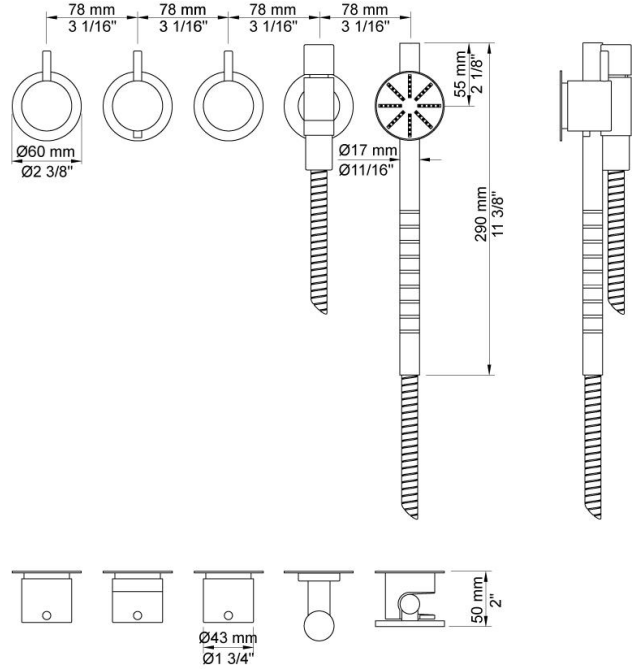

--

Date:
Client:
Project:

5471S

¾" thermostatic mixer.

5471SUP = Thermostatic mixer 5400NV.

5471SAP = Handle NR51, handle NR52, handle NR64G, hand shower and hand shower holder with non-return valve 070S, hose 1500 mm, 60 mm circular flanges: 001, 001G, 3 pcs. 2001.

Flow

	Bar:	1.0	2.0	3.0	4.0	5.0
5471S ¹⁾	(l/min)	6.9	9.8	12.0	13.9	15.5
5400NV	(l/min)	18.5	26.1	32.0	37.0	41.3

¹⁾ USA: Flow restricted to 2 gpm (7.6 l/min)

Available in colors

Color 02, Grey	Color 21, Carmine red
Color 04, Light blue	Color 25, Pink
Color 05, Orange	Color 27, Matt black
Color 06, Light green	Color 28, Matt white
Color 08, Yellow	Color 40, Brushed stainless steel
Color 09, Dark grey	Color 60, Black
Color 12, Mocca	Color 61, Brushed black
Color 14, Bright red	Color 62, Deep black
Color 15, Dark blue	Color 63, Copper
Color 16, Polished chrome	Color 64, Brushed Copper
Color 17, Gloss black	Color 65, Gold
Color 18, White	Color 68, Silver
Color 19, Natural brass	Color 70, Brushed Gold
Color 20, Brushed chrome	

001
60 mm circular flange.
Hole Ø30 mm.

001G
60 mm circular flange. Hole Ø33 mm.

070S
Hand shower, hand shower holder and hose with non-return valve.

2001
60 mm circular flange.
Hole Ø39 mm.

5400NV
Thermostatic mixer with diverter and one fixed outlet socket.
¾" connection to copper, steel, iron or pex pipe work.

NR51
On/off handle for series 5000.

NR52
Thermostatic handle for series 5000.

NR64G
Diverter handle for 5400/5600.
With peg in the same colour as handle (Standard).