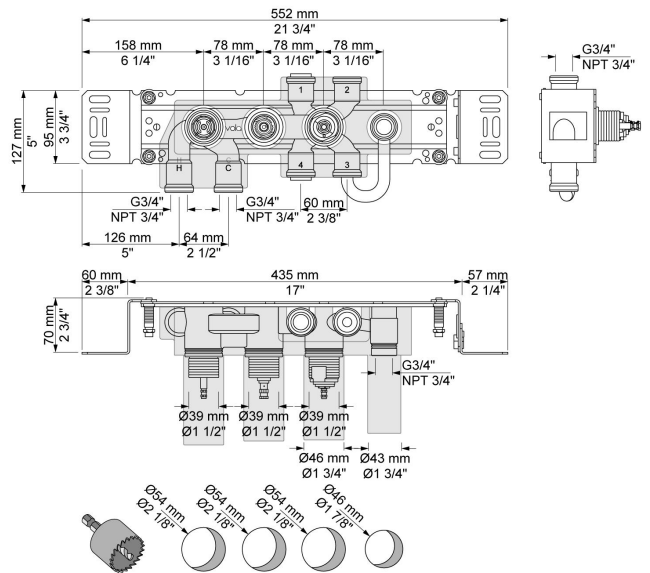

--

Date:
Client:
Project:

5471S

¾" thermostatic mixer.

5471SUP = Thermostatic mixer 5400NV.

5471SAP = Handle NR51, handle NR52, handle NR64G, hand shower and hand shower holder with non-return valve 070S, hose 1500 mm, 60 mm circular flanges: 001, 001G, 3 pcs. 2001.

Flow

	Bar:	1.0	2.0	3.0	4.0	5.0
5471S ¹⁾	(l/min)	6.9	9.8	12.0	13.9	15.5
5400NV	(l/min)	18.5	26.1	32.0	37.0	41.3

¹⁾ USA: Flow restricted to 2 gpm (7.6 l/min)

Available in colors

Color 02, Grey	Color 21, Carmine red
Color 04, Light blue	Color 25, Pink
Color 05, Orange	Color 27, Matt black
Color 06, Light green	Color 28, Matt white
Color 08, Yellow	Color 40, Brushed stainless steel
Color 09, Dark grey	Color 60, Black
Color 12, Mocca	Color 61, Brushed black
Color 14, Bright red	Color 62, Deep black
Color 15, Dark blue	Color 63, Copper
Color 16, Polished chrome	Color 64, Brushed Copper
Color 17, Gloss black	Color 65, Gold
Color 18, White	Color 68, Silver
Color 19, Natural brass	Color 70, Brushed Gold
Color 20, Brushed chrome	

001
60 mm circular flange.
Hole Ø30 mm.

001G
60 mm circular flange. Hole Ø33 mm.

070S
Hand shower, hand shower holder and hose with non-return valve.

2001
60 mm circular flange.
Hole Ø39 mm.

5400NV
Thermostatic mixer with diverter and one fixed outlet socket.
¾" connection to copper, steel, iron or pex pipe work.

NR51
On/off handle for series 5000.

NR52
Thermostatic handle for series 5000.

NR64G
Diverter handle for 5400/5600.
With peg in the same colour as handle (Standard).