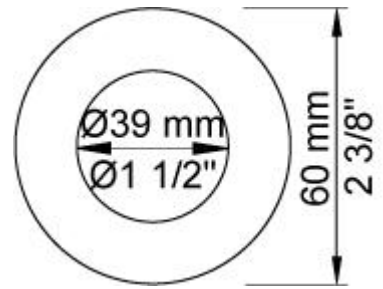

Flow

	Bar:	1.0	2.0	3.0	4.0	5.0
5471S ¹⁾	(l/min)	6.9	9.8	12.0	13.9	15.5
5400NV	(l/min)	18.5	26.1	32.0	37.0	41.3

¹⁾ USA: Flow restricted to 2 gpm (7.6 l/min)

Available in colors

Color 02, Grey	Color 21, Carmine red
Color 04, Light blue	Color 25, Pink
Color 05, Orange	Color 27, Matt black
Color 06, Light green	Color 28, Matt white
Color 08, Yellow	Color 40, Brushed stainless steel
Color 09, Dark grey	Color 60, Black
Color 12, Mocca	Color 61, Brushed black
Color 14, Bright red	Color 62, Deep black
Color 15, Dark blue	Color 63, Copper
Color 16, Polished chrome	Color 64, Brushed Copper
Color 17, Gloss black	Color 65, Gold
Color 18, White	Color 68, Silver
Color 19, Natural brass	Color 70, Brushed Gold
Color 20, Brushed chrome	

001
60 mm circular flange.
Hole Ø30 mm.

001G
60 mm circular flange. Hole Ø33 mm.

070S
Hand shower, hand shower holder and hose with non-return valve.

2001
60 mm circular flange.
Hole Ø39 mm.

5400NV
Thermostatic mixer with diverter and one fixed outlet socket.
¾" connection to copper, steel, iron or pex pipe work.