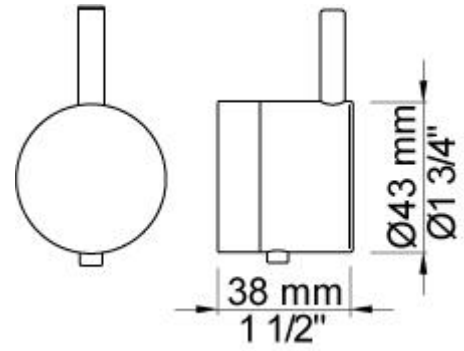

NR52
Thermostatic handle for series 5000.