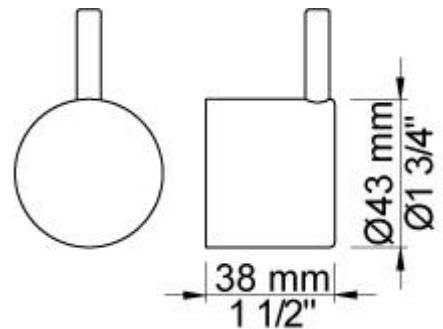

5400NV
Thermostatic mixer with diverter and one fixed outlet socket.
¾" connection to copper, steel, iron or pex pipe work.