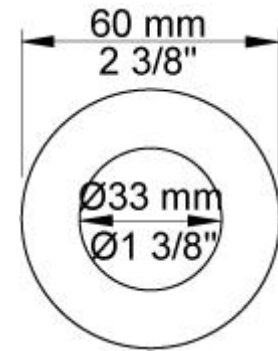

--

Date:
Client:
Project:

5471S

¾" thermostatic mixer.

5471SUP = Thermostatic mixer 5400NV.

5471SAP = Handle NR51, handle NR52, handle NR64G, hand shower and hand shower holder with non-return valve 070S, hose 1500 mm, 60 mm circular flanges: 001, 001G, 3 pcs. 2001.

Flow

	Bar:	1.0	2.0	3.0	4.0	5.0
5471S ¹⁾	(l/min)	6.9	9.8	12.0	13.9	15.5
5400NV	(l/min)	18.5	26.1	32.0	37.0	41.3

¹⁾ USA: Flow restricted to 2 gpm (7.6 l/min)

Available in colors

Color 02, Grey	Color 21, Carmine red
Color 04, Light blue	Color 25, Pink
Color 05, Orange	Color 27, Matt black
Color 06, Light green	Color 28, Matt white
Color 08, Yellow	Color 40, Brushed stainless steel
Color 09, Dark grey	Color 60, Black
Color 12, Mocca	Color 61, Brushed black
Color 14, Bright red	Color 62, Deep black
Color 15, Dark blue	Color 63, Copper
Color 16, Polished chrome	Color 64, Brushed Copper
Color 17, Gloss black	Color 65, Gold
Color 18, White	Color 68, Silver
Color 19, Natural brass	Color 70, Brushed Gold
Color 20, Brushed chrome	

001
60 mm circular flange.
Hole Ø30 mm.

001G
60 mm circular flange. Hole Ø33 mm.

070S
Hand shower, hand shower holder and hose with non-return valve.

2001
60 mm circular flange.
Hole Ø39 mm.

5400NV
Thermostatic mixer with diverter and one fixed outlet socket.
¾" connection to copper, steel, iron or pex pipe work.