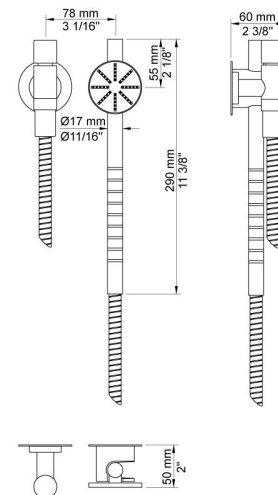

--

Date:
Client:
Project:

5471S

¾" thermostatic mixer.

5471SUP = Thermostatic mixer 5400NV.

5471SAP = Handle NR51, handle NR52, handle NR64G, hand shower and hand shower holder with non-return valve 070S, hose 1500 mm, 60 mm circular flanges: 001, 001G, 3 pcs. 2001.

Flow

	Bar:	1.0	2.0	3.0	4.0	5.0
5471S ¹⁾	(l/min)	6.9	9.8	12.0	13.9	15.5
5400NV	(l/min)	18.5	26.1	32.0	37.0	41.3

¹⁾ USA: Flow restricted to 2 gpm (7.6 l/min)

Available in colors

Color 02, Grey	Color 21, Carmine red
Color 04, Light blue	Color 25, Pink
Color 05, Orange	Color 27, Matt black
Color 06, Light green	Color 28, Matt white
Color 08, Yellow	Color 40, Brushed stainless steel
Color 09, Dark grey	Color 60, Black
Color 12, Mocca	Color 61, Brushed black
Color 14, Bright red	Color 62, Deep black
Color 15, Dark blue	Color 63, Copper
Color 16, Polished chrome	Color 64, Brushed Copper
Color 17, Gloss black	Color 65, Gold
Color 18, White	Color 68, Silver
Color 19, Natural brass	Color 70, Brushed Gold
Color 20, Brushed chrome	

001
60 mm circular flange.
Hole Ø30 mm.

001G
60 mm circular flange. Hole Ø33 mm.

070S
Hand shower, hand shower holder and hose with non-return valve.

2001
60 mm circular flange.
Hole Ø39 mm.

5400NV
Thermostatic mixer with diverter and one fixed outlet socket.
¾" connection to copper, steel, iron or pex pipe work.

NR51
On/off handle for series 5000.

NR52
Thermostatic handle for series 5000.

NR64G
Diverter handle for 5400/5600.
With peg in the same colour as handle (Standard).