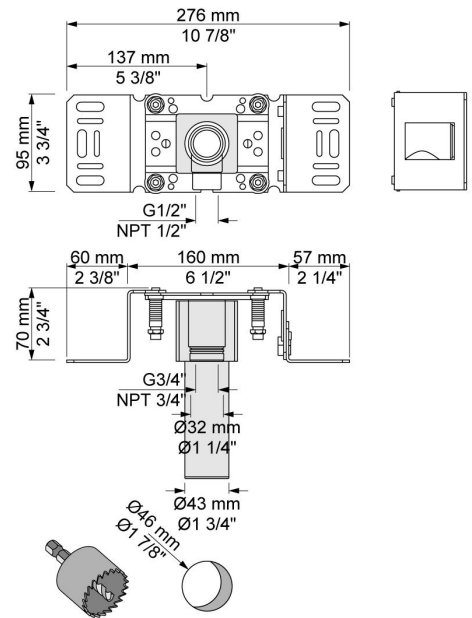

|  |
|--|
|  |
|--|

|          |
|----------|
| Date:    |
| Client:  |
| Project: |

**5474L**

¾" thermostatic mixer.

5474LUP = Thermostatic mixer 5400FV.

5474LAP = Handle NR51, handle NR52, handle NR64G, hand shower and hand shower holder with non-return valve 070, hose 1500 mm, four-hole plate 60 x 387 mm 5004L.

**070**  
Hand shower, hand shower holder and hose with non-return valve.

**200M**  
Separate outlet socket.  
1/2" connection to copper, steel, iron or pex pipe work.

**5004L**  
Four-hole plate 60 x 387 mm (for 5400RV and 5400FV).  
Holes Ø39, Ø39, Ø39 and Ø30 mm.

**5400FV**

Thermostatic mixer with diverter and one fixed outlet socket.  
 3/4" connection to copper, steel, iron or pex pipe work.

**NR51**

On/off handle for series 5000.

**NR52**

Thermostatic handle for series 5000.

**NR64G**

Diverter handle for 5400/5600.

With peg in the same colour as handle (Standard).