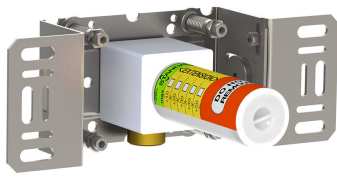

|  |
|--|
|  |
|--|

|          |
|----------|
| Date:    |
| Client:  |
| Project: |

**5474L**

¾" thermostatic mixer.

5474LUP = Thermostatic mixer 5400FV.

5474LAP = Handle NR51, handle NR52, handle NR64G, hand shower and hand shower holder with non-return valve 070, hose 1500 mm, four-hole plate 60 x 387 mm 5004L.

**070**  
Hand shower, hand shower holder and hose with non-return valve.

**200M**  
Separate outlet socket.  
1/2" connection to copper, steel, iron or pex pipe work.

**5004L**  
Four-hole plate 60 x 387 mm (for 5400RV and 5400FV).  
Holes Ø39, Ø39, Ø39 and Ø30 mm.

**5400FV**

Thermostatic mixer with diverter and one fixed outlet socket.  
 3/4" connection to copper, steel, iron or pex pipe work.

**NR51**

On/off handle for series 5000.

**NR52**

Thermostatic handle for series 5000.

**NR64G**

Diverter handle for 5400/5600.

With peg in the same colour as handle (Standard).