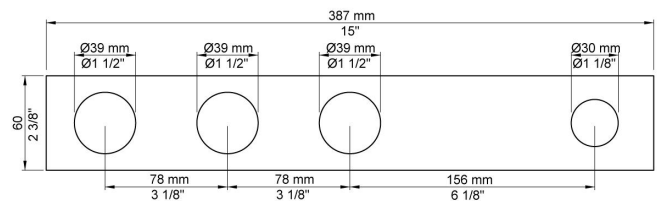

|  |
|--|
|  |
|--|

|          |
|----------|
| Date:    |
| Client:  |
| Project: |

**5474L**

¾" thermostatic mixer.

5474LUP = Thermostatic mixer 5400FV.

5474LAP = Handle NR51, handle NR52, handle NR64G, hand shower and hand shower holder with non-return valve 070, hose 1500 mm, four-hole plate 60 x 387 mm 5004L.

**Flow**

|                   | Bar:    | 1.0  | 2.0  | 3.0  | 4.0  | 5.0  |
|-------------------|---------|------|------|------|------|------|
| 5400FV            | (l/min) | 18.5 | 26.1 | 32.0 | 37.0 | 41.3 |
| 070 <sup>1)</sup> | (l/min) | 5.2  | 7.3  | 9.0  | 9.0  | 9.0  |

**070**  
Hand shower, hand shower holder and hose with non-return valve.

**200M**  
Separate outlet socket.  
1/2" connection to copper, steel, iron or pex pipe work.

**5004L**  
Four-hole plate 60 x 387 mm (for 5400RV and 5400FV).  
Holes Ø39, Ø39, Ø39 and Ø30 mm.