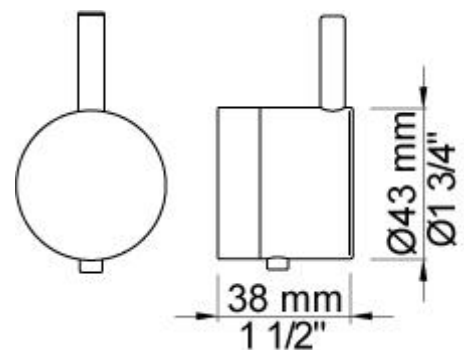

|  |
|--|
|  |
|--|

|          |
|----------|
| Date:    |
| Client:  |
| Project: |

**5474L**

¾" thermostatic mixer.

5474LUP = Thermostatic mixer 5400FV.

5474LAP = Handle NR51, handle NR52, handle NR64G, hand shower and hand shower holder with non-return valve 070, hose 1500 mm, four-hole plate 60 x 387 mm 5004L.

**070**  
Hand shower, hand shower holder and hose with non-return valve.

**200M**  
Separate outlet socket.  
1/2" connection to copper, steel, iron or pex pipe work.

**5004L**  
Four-hole plate 60 x 387 mm (for 5400RV and 5400FV).  
Holes Ø39, Ø39, Ø39 and Ø30 mm.

**5400FV**

Thermostatic mixer with diverter and one fixed outlet socket.  
 3/4" connection to copper, steel, iron or pex pipe work.

**NR51**

On/off handle for series 5000.

**NR52**

Thermostatic handle for series 5000.

**NR64G**

Diverter handle for 5400/5600.

With peg in the same colour as handle (Standard).