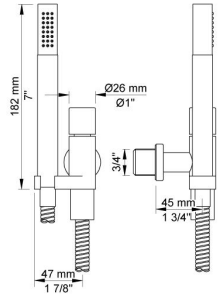

|  |
|--|
|  |
|--|

|          |
|----------|
| Date:    |
| Client:  |
| Project: |

**5474L**

¾" thermostatic mixer.

5474LUP = Thermostatic mixer 5400FV.

5474LAP = Handle NR51, handle NR52, handle NR64G, hand shower and hand shower holder with non-return valve 070, hose 1500 mm, four-hole plate 60 x 387 mm 5004L.

**Flow**

|                   | Bar:    | 1.0  | 2.0  | 3.0  | 4.0  | 5.0  |
|-------------------|---------|------|------|------|------|------|
| 5400FV            | (l/min) | 18.5 | 26.1 | 32.0 | 37.0 | 41.3 |
| 070 <sup>1)</sup> | (l/min) | 5.2  | 7.3  | 9.0  | 9.0  | 9.0  |

**070**  
Hand shower, hand shower holder and hose with non-return valve.

**200M**  
Separate outlet socket.  
1/2" connection to copper, steel, iron or pex pipe work.

**5004L**  
Four-hole plate 60 x 387 mm (for 5400RV and 5400FV).  
Holes Ø39, Ø39, Ø39 and Ø30 mm.

**NR64G**

Diverter handle for 5400/5600.

With peg in the same colour as handle (Standard).