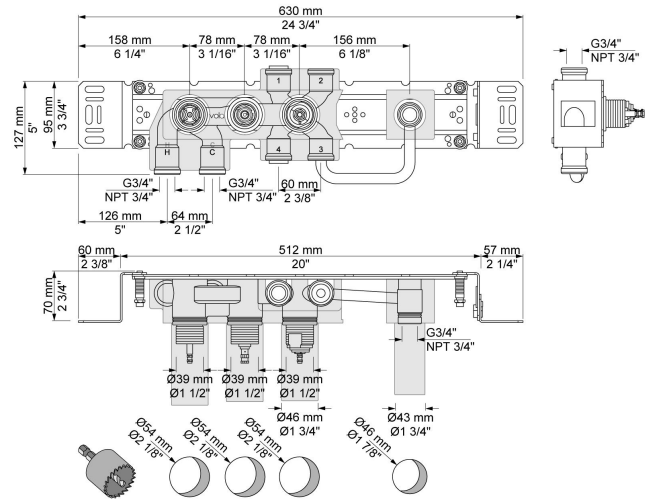

|  |
|--|
|  |
|--|

|          |
|----------|
| Date:    |
| Client:  |
| Project: |

**5474L**

¾" thermostatic mixer.

5474LUP = Thermostatic mixer 5400FV.

5474LAP = Handle NR51, handle NR52, handle NR64G, hand shower and hand shower holder with non-return valve 070, hose 1500 mm, four-hole plate 60 x 387 mm 5004L.

**070**  
Hand shower, hand shower holder and hose with non-return valve.

**200M**  
Separate outlet socket.  
1/2" connection to copper, steel, iron or pex pipe work.

**5004L**  
Four-hole plate 60 x 387 mm (for 5400RV and 5400FV).  
Holes Ø39, Ø39, Ø39 and Ø30 mm.

**5400FV**

Thermostatic mixer with diverter and one fixed outlet socket.  
 3/4" connection to copper, steel, iron or pex pipe work.

**NR51**

On/off handle for series 5000.

**NR52**

Thermostatic handle for series 5000.

**NR64G**

Diverter handle for 5400/5600.

With peg in the same colour as handle (Standard).