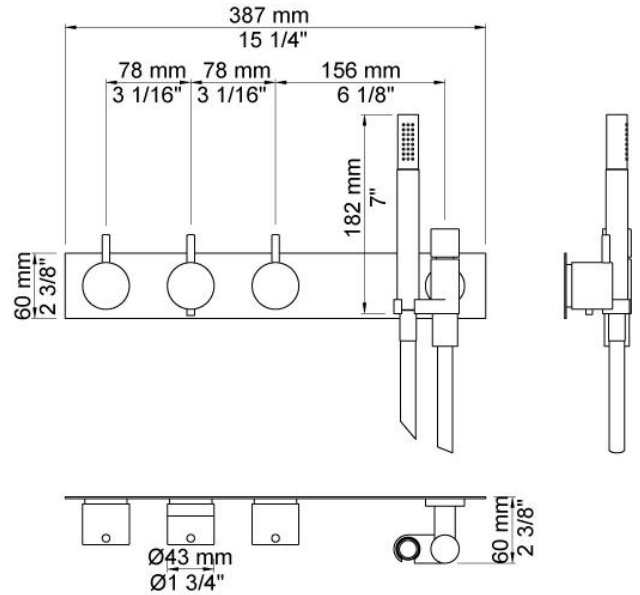

5474L

¾" thermostatic mixer.

5474LUP = Thermostatic mixer 5400FV.

5474LAP = Handle NR51, handle NR52, handle NR64G, hand shower and hand shower holder with non-return valve 070, hose 1500 mm, four-hole plate 60 x 387 mm 5004L.

Flow

	Bar:	1.0	2.0	3.0	4.0	5.0
5400FV	(l/min)	18.5	26.1	32.0	37.0	41.3
070¹⁾	(l/min)	5.2	7.3	9.0	9.0	9.0

¹⁾ USA: Flow restricted to 1.8 gpm (7.0 l/min)

Available in colors

Color 02, Grey	Color 21, Carmine red
Color 04, Light blue	Color 25, Pink
Color 05, Orange	Color 27, Matt black
Color 06, Light green	Color 28, Matt white
Color 08, Yellow	Color 40, Brushed stainless steel
Color 09, Dark grey	Color 60, Black
Color 12, Mocca	Color 61, Brushed black
Color 14, Bright red	Color 62, Deep black
Color 15, Dark blue	Color 63, Copper
Color 16, Polished chrome	Color 64, Brushed Copper
Color 17, Gloss black	Color 65, Gold
Color 18, White	Color 68, Silver
Color 19, Natural brass	Color 70, Brushed Gold
Color 20, Brushed chrome