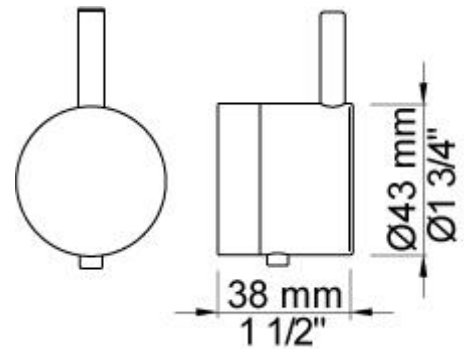

NR52

Thermostatic handle for series 5000.