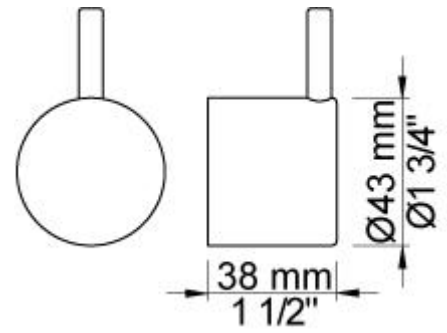

--

Date:
Client:
Project:

5474R

¾" thermostatic mixer.
 5474RUP = Thermostatic mixer 5400NV.
 5474RAP = Handle NR51, handle NR52, handle NR64G, hand shower and hand shower holder with non-return valve 070R, hose 1500 mm, four-hole plate 60 x 309 mm 5004B.

Flow

	Bar:	1.0	2.0	3.0	4.0	5.0
5400NV	(l/min)	18.5	26.1	32.0	37.0	41.3
070R ¹⁾	(l/min)	5.2	7.3	9.0	9.0	9.0

¹⁾ USA: Flow restricted to 1.8 gpm (7.0 l/min)

Available in colors

Color 02, Grey	Color 21, Carmine red
Color 04, Light blue	Color 25, Pink
Color 05, Orange	Color 27, Matt black
Color 06, Light green	Color 28, Matt white
Color 08, Yellow	Color 40, Brushed stainless steel
Color 09, Dark grey	Color 60, Black
Color 12, Mocca	Color 61, Brushed black
Color 14, Bright red	Color 62, Deep black
Color 15, Dark blue	Color 63, Copper
Color 16, Polished chrome	Color 64, Brushed Copper
Color 17, Gloss black	Color 65, Gold
Color 18, White	Color 68, Silver
Color 19, Natural brass	Color 70, Brushed Gold
Color 20, Brushed chrome	

070R
Hand shower, hand shower with holder to the right and hose with non-return valve.

5004B
Four-hole plate 60 x 309 mm (for 5400, 5400N and 5400NV).
Holes Ø39, Ø39, Ø39 and Ø30 mm.

5400NV
Thermostatic mixer with diverter and one fixed outlet socket.
3/4" connection to copper, steel, iron or pex pipe work.

**NR51**

On/off handle for series 5000.

**NR52**

Thermostatic handle for series 5000.

**NR64G**

Diverter handle for 5400/5600.

With peg in the same colour as handle (Standard).