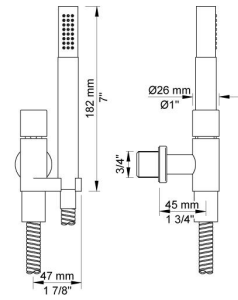

--

Date:
Client:
Project:

5474R

¾" thermostatic mixer.
 5474RUP = Thermostatic mixer 5400NV.
 5474RAP = Handle NR51, handle NR52, handle NR64G, hand shower and hand shower holder with non-return valve 070R, hose 1500 mm, four-hole plate 60 x 309 mm 5004B.

Flow

	Bar:	1.0	2.0	3.0	4.0	5.0
5400NV	(l/min)	18.5	26.1	32.0	37.0	41.3
070R ¹⁾	(l/min)	5.2	7.3	9.0	9.0	9.0

¹⁾ USA: Flow restricted to 1.8 gpm (7.0 l/min)

Available in colors

Color 02, Grey	Color 21, Carmine red
Color 04, Light blue	Color 25, Pink
Color 05, Orange	Color 27, Matt black
Color 06, Light green	Color 28, Matt white
Color 08, Yellow	Color 40, Brushed stainless steel
Color 09, Dark grey	Color 60, Black
Color 12, Mocca	Color 61, Brushed black
Color 14, Bright red	Color 62, Deep black
Color 15, Dark blue	Color 63, Copper
Color 16, Polished chrome	Color 64, Brushed Copper
Color 17, Gloss black	Color 65, Gold
Color 18, White	Color 68, Silver
Color 19, Natural brass	Color 70, Brushed Gold
Color 20, Brushed chrome	

070R
Hand shower, hand shower with holder to the right and hose with non-return valve.

5004B
Four-hole plate 60 x 309 mm (for 5400, 5400N and 5400NV).
Holes Ø39, Ø39, Ø39 and Ø30 mm.

5400NV
Thermostatic mixer with diverter and one fixed outlet socket.
3/4" connection to copper, steel, iron or pex pipe work.

**NR51**

On/off handle for series 5000.

**NR52**

Thermostatic handle for series 5000.

**NR64G**

Diverter handle for 5400/5600.

With peg in the same colour as handle (Standard).