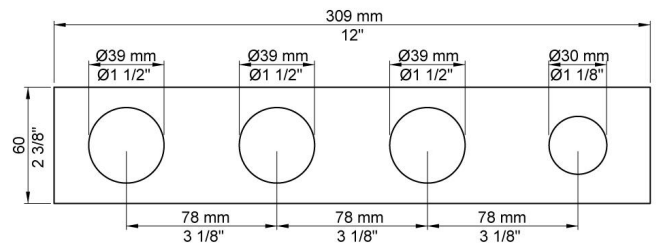

--

Date:
Client:
Project:

5474R

¾" thermostatic mixer.
 5474RUP = Thermostatic mixer 5400NV.
 5474RAP = Handle NR51, handle NR52, handle NR64G, hand shower and hand shower holder with non-return valve 070R, hose 1500 mm, four-hole plate 60 x 309 mm 5004B.

Flow

	Bar:	1.0	2.0	3.0	4.0	5.0
5400NV	(l/min)	18.5	26.1	32.0	37.0	41.3
070R ¹⁾	(l/min)	5.2	7.3	9.0	9.0	9.0

¹⁾ USA: Flow restricted to 1.8 gpm (7.0 l/min)

Available in colors

Color 02, Grey	Color 21, Carmine red
Color 04, Light blue	Color 25, Pink
Color 05, Orange	Color 27, Matt black
Color 06, Light green	Color 28, Matt white
Color 08, Yellow	Color 40, Brushed stainless steel
Color 09, Dark grey	Color 60, Black
Color 12, Mocca	Color 61, Brushed black
Color 14, Bright red	Color 62, Deep black
Color 15, Dark blue	Color 63, Copper
Color 16, Polished chrome	Color 64, Brushed Copper
Color 17, Gloss black	Color 65, Gold
Color 18, White	Color 68, Silver
Color 19, Natural brass	Color 70, Brushed Gold
Color 20, Brushed chrome	

070R
Hand shower, hand shower with holder to the right and hose with non-return valve.

5004B
Four-hole plate 60 x 309 mm (for 5400, 5400N and 5400NV).
Holes Ø39, Ø39, Ø39 and Ø30 mm.

5400NV
Thermostatic mixer with diverter and one fixed outlet socket.
3/4" connection to copper, steel, iron or pex pipe work.