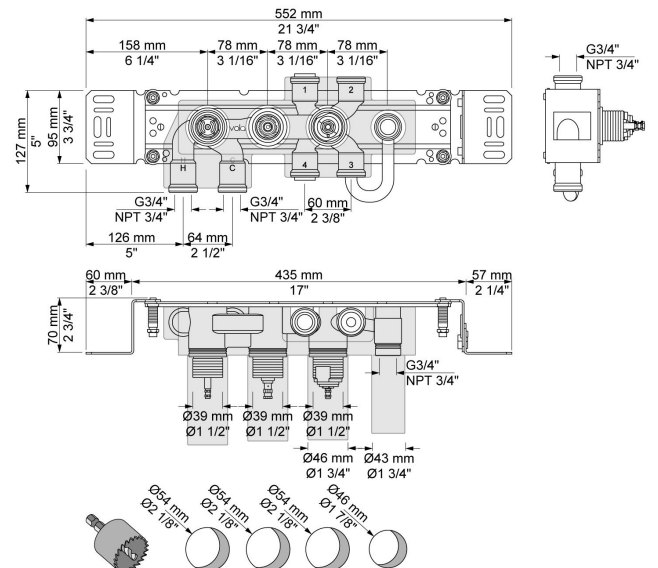

--

Date:
Client:
Project:

5474R

¾" thermostatic mixer.
 5474RUP = Thermostatic mixer 5400NV.
 5474RAP = Handle NR51, handle NR52, handle NR64G, hand shower and hand shower holder with non-return valve 070R, hose 1500 mm, four-hole plate 60 x 309 mm 5004B.

Flow

	Bar:	1.0	2.0	3.0	4.0	5.0
5400NV	(l/min)	18.5	26.1	32.0	37.0	41.3
070R ¹⁾	(l/min)	5.2	7.3	9.0	9.0	9.0

¹⁾ USA: Flow restricted to 1.8 gpm (7.0 l/min)

Available in colors

Color 02, Grey	Color 21, Carmine red
Color 04, Light blue	Color 25, Pink
Color 05, Orange	Color 27, Matt black
Color 06, Light green	Color 28, Matt white
Color 08, Yellow	Color 40, Brushed stainless steel
Color 09, Dark grey	Color 60, Black
Color 12, Mocca	Color 61, Brushed black
Color 14, Bright red	Color 62, Deep black
Color 15, Dark blue	Color 63, Copper
Color 16, Polished chrome	Color 64, Brushed Copper
Color 17, Gloss black	Color 65, Gold
Color 18, White	Color 68, Silver
Color 19, Natural brass	Color 70, Brushed Gold
Color 20, Brushed chrome	

070R
Hand shower, hand shower with holder to the right and hose with non-return valve.

5004B
Four-hole plate 60 x 309 mm (for 5400, 5400N and 5400NV).
Holes Ø39, Ø39, Ø39 and Ø30 mm.

5400NV
Thermostatic mixer with diverter and one fixed outlet socket.
3/4" connection to copper, steel, iron or pex pipe work.

**NR51**

On/off handle for series 5000.

**NR52**

Thermostatic handle for series 5000.

**NR64G**

Diverter handle for 5400/5600.

With peg in the same colour as handle (Standard).