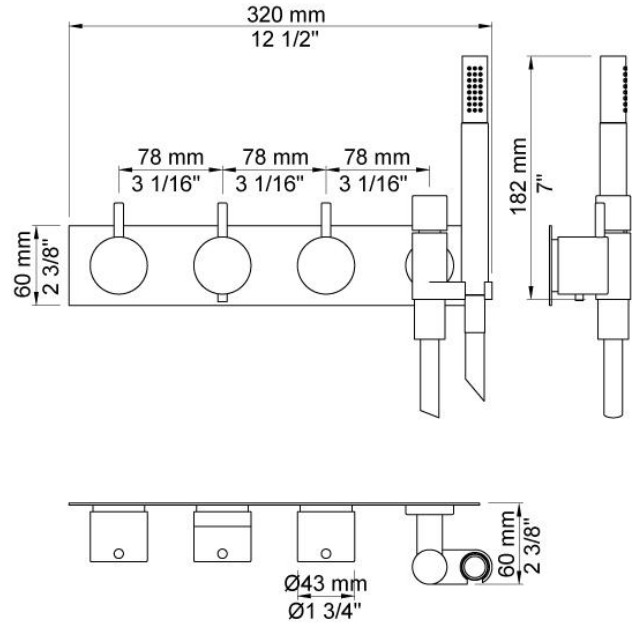

--

Date:
Client:
Project:

5474R

¾" thermostatic mixer.
 5474RUP = Thermostatic mixer 5400NV.
 5474RAP = Handle NR51, handle NR52, handle NR64G, hand shower and hand shower holder with non-return valve 070R, hose 1500 mm, four-hole plate 60 x 309 mm 5004B.

Flow

	Bar:	1.0	2.0	3.0	4.0	5.0
5400NV	(l/min)	18.5	26.1	32.0	37.0	41.3
070R ¹⁾	(l/min)	5.2	7.3	9.0	9.0	9.0

¹⁾ USA: Flow restricted to 1.8 gpm (7.0 l/min)

Available in colors

Color 02, Grey	Color 21, Carmine red
Color 04, Light blue	Color 25, Pink
Color 05, Orange	Color 27, Matt black
Color 06, Light green	Color 28, Matt white
Color 08, Yellow	Color 40, Brushed stainless steel
Color 09, Dark grey	Color 60, Black
Color 12, Mocca	Color 61, Brushed black
Color 14, Bright red	Color 62, Deep black
Color 15, Dark blue	Color 63, Copper
Color 16, Polished chrome	Color 64, Brushed Copper
Color 17, Gloss black	Color 65, Gold
Color 18, White	Color 68, Silver
Color 19, Natural brass	Color 70, Brushed Gold
Color 20, Brushed chrome	

070R
Hand shower, hand shower with holder to the right and hose with non-return valve.

5004B
Four-hole plate 60 x 309 mm (for 5400, 5400N and 5400NV).
Holes Ø39, Ø39, Ø39 and Ø30 mm.

5400NV
Thermostatic mixer with diverter and one fixed outlet socket.
3/4" connection to copper, steel, iron or pex pipe work.

**NR51**

On/off handle for series 5000.

**NR52**

Thermostatic handle for series 5000.

**NR64G**

Diverter handle for 5400/5600.

With peg in the same colour as handle (Standard).