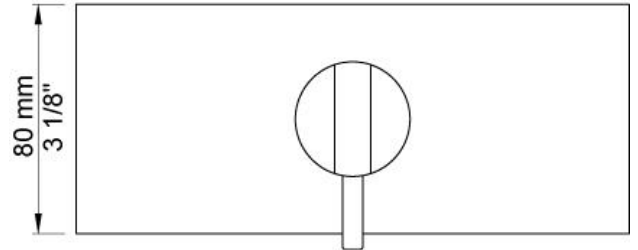

--

Date:
Client:
Project:

PSB Singapore

**BK1**

One-handle mixer for bath filling can be used in conjunction with A24.  
 Complete with adjustable bracket and water collection box.  
 BK1UP = Plumbed part, fixing bracket and water collection box.  
 BK1AP = Trim parts.  
 A24 sold separately.

**Flow**

	<b>Bar:</b>	<b>1.0</b>	<b>2.0</b>	<b>3.0</b>	<b>4.0</b>	<b>5.0</b>
BK1	(l/min)	12.7	18.0	22.0	25.4	28.4
A24	(l/min)	8.7	12.2	15.0	17.3	19.4

**Available in colors**

Color 02, Grey	Color 21, Carmine red
Color 04, Light blue	Color 25, Pink
Color 05, Orange	Color 27, Matt black
Color 06, Light green	Color 28, Matt white
Color 08, Yellow	Color 40, Brushed stainless steel
Color 09, Dark grey	Color 60, Black
Color 12, Mocca	Color 61, Brushed black
Color 14, Bright red	Color 62, Deep black
Color 15, Dark blue	Color 63, Copper
Color 16, Polished chrome	Color 64, Brushed Copper
Color 17, Gloss black	Color 65, Gold
Color 18, White	Color 68, Silver
Color 19, Natural brass	Color 70, Brushed Gold
Color 20, Brushed chrome	