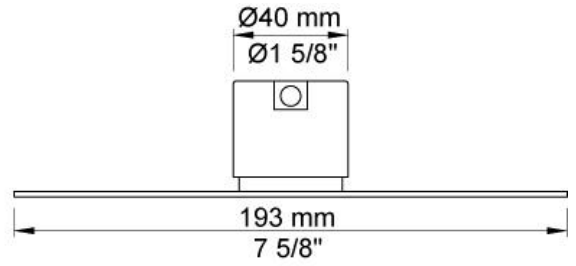

--

Date:
Client:
Project:

PSB Singapore

**BK1**

One-handle mixer for bath filling can be used in conjunction with A24.  
 Complete with adjustable bracket and water collection box.  
 BK1UP = Plumbed part, fixing bracket and water collection box.  
 BK1AP = Trim parts.  
 A24 sold separately.

**Flow**

	<b>Bar:</b>	<b>1.0</b>	<b>2.0</b>	<b>3.0</b>	<b>4.0</b>	<b>5.0</b>
BK1	(l/min)	12.7	18.0	22.0	25.4	28.4
A24	(l/min)	8.7	12.2	15.0	17.3	19.4

**Available in colors**

Color 02, Grey	Color 21, Carmine red
Color 04, Light blue	Color 25, Pink
Color 05, Orange	Color 27, Matt black
Color 06, Light green	Color 28, Matt white
Color 08, Yellow	Color 40, Brushed stainless steel
Color 09, Dark grey	Color 60, Black
Color 12, Mocca	Color 61, Brushed black
Color 14, Bright red	Color 62, Deep black
Color 15, Dark blue	Color 63, Copper
Color 16, Polished chrome	Color 64, Brushed Copper
Color 17, Gloss black	Color 65, Gold
Color 18, White	Color 68, Silver
Color 19, Natural brass	Color 70, Brushed Gold
Color 20, Brushed chrome	