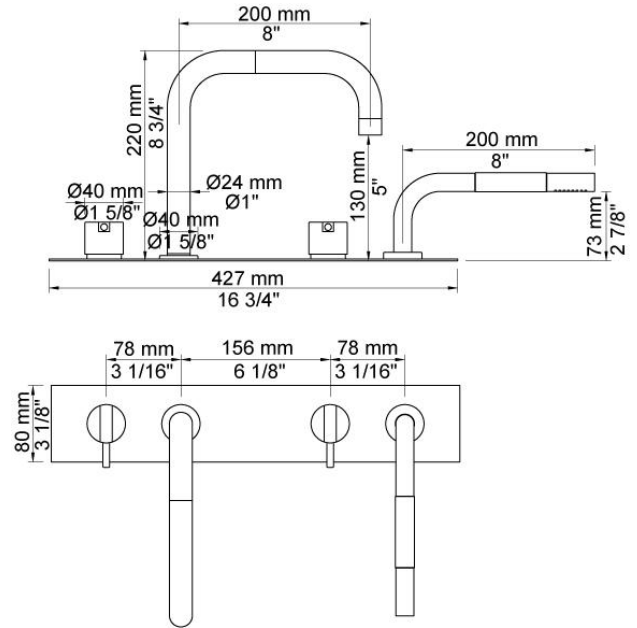

--

Date:
Client:
Project:

**BK10**

One-handle mixer with double swivel spout for bath filling and mixer with hand shower. Complete with bracket and water collection box.  
 BK10UP = Plumbed part, fixing bracket and water collection box.  
 BK10AP = Trim parts.

**Flow**

	Bar:	1.0	2.0	3.0	4.0	5.0
090D	(l/min)	11.6	16.3	20.0	23.1	25.8
T1	(l/min)	5.8	8.2	10.0	11.6	12.9

**Available in colors**

Color 02, Grey	Color 21, Carmine red
Color 04, Light blue	Color 25, Pink
Color 05, Orange	Color 27, Matt black
Color 06, Light green	Color 28, Matt white
Color 08, Yellow	Color 40, Brushed stainless steel
Color 09, Dark grey	Color 60, Black
Color 12, Mocca	Color 61, Brushed black
Color 14, Bright red	Color 62, Deep black
Color 15, Dark blue	Color 63, Copper
Color 16, Polished chrome	Color 64, Brushed Copper
Color 17, Gloss black	Color 65, Gold
Color 18, White	Color 68, Silver
Color 19, Natural brass	Color 70, Brushed Gold
Color 20, Brushed chrome	