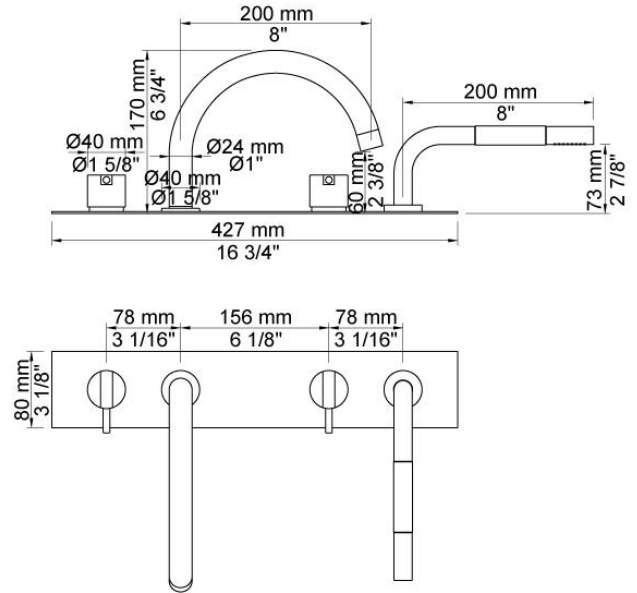

--

Date:
Client:
Project:

BK12

One-handle mixer with swivel spout for bath filling and mixer with hand shower. Complete with mounting bracket and water collection box.
 BK12UP = Plumbed part, fixing bracket and water collection box.
 BK12AP = Trim parts.

Flow

	Bar:	1.0	2.0	3.0	4.0	5.0
090E	(l/min)	11.6	16.3	20.0	23.1	25.8
T1	(l/min)	5.8	8.2	10.0	11.6	12.9

Available in colors

Color 02, Grey	Color 21, Carmine red
Color 04, Light blue	Color 25, Pink
Color 05, Orange	Color 27, Matt black
Color 06, Light green	Color 28, Matt white
Color 08, Yellow	Color 40, Brushed stainless steel
Color 09, Dark grey	Color 60, Black
Color 12, Mocca	Color 61, Brushed black
Color 14, Bright red	Color 62, Deep black
Color 15, Dark blue	Color 63, Copper
Color 16, Polished chrome	Color 64, Brushed Copper
Color 17, Gloss black	Color 65, Gold
Color 18, White	Color 68, Silver
Color 19, Natural brass	Color 70, Brushed Gold
Color 20, Brushed chrome	