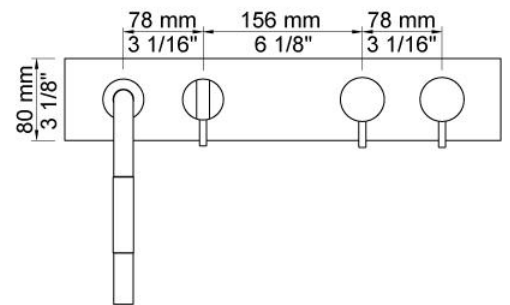

--

Date:
Client:
Project:

BK14

Thermostatic mixer for bath filling can be used in conjunction with A24, and mixer with hand shower.
 Complete with adjustable bracket and water collection box.
 BK14UP = Plumbed part, fixing bracket and water collection box.
 BK14AP = Trim parts.
 A24 sold separately.

Flow

	Bar:	1.0	2.0	3.0	4.0	5.0
BK14	(l/min)	24.8	35.1	43.0	49.6	55.5
A24	(l/min)	12.7	18.0	22.0	25.4	28.4
T1	(l/min)	5.8	8.2	10.0	11.6	12.9

Available in colors

Color 02, Grey	Color 21, Carmine red
Color 04, Light blue	Color 25, Pink
Color 05, Orange	Color 27, Matt black
Color 06, Light green	Color 28, Matt white
Color 08, Yellow	Color 40, Brushed stainless steel
Color 09, Dark grey	Color 60, Black
Color 12, Mocca	Color 61, Brushed black
Color 14, Bright red	Color 62, Deep black
Color 15, Dark blue	Color 63, Copper
Color 16, Polished chrome	Color 64, Brushed Copper
Color 17, Gloss black	Color 65, Gold
Color 18, White	Color 68, Silver
Color 19, Natural brass	Color 70, Brushed Gold
Color 20, Brushed chrome	