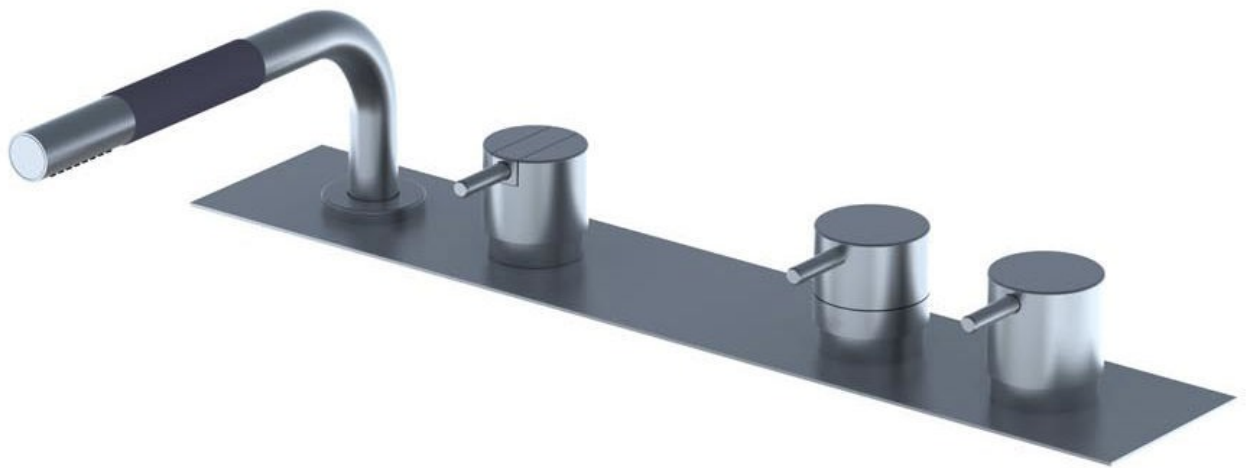

--

Date:
Client:
Project:

BK14

Thermostatic mixer for bath filling can be used in conjunction with A24, and mixer with hand shower.
 Complete with adjustable bracket and water collection box.
 BK14UP = Plumbed part, fixing bracket and water collection box.
 BK14AP = Trim parts.
 A24 sold separately.

Flow

	Bar:	1.0	2.0	3.0	4.0	5.0
BK14	(l/min)	24.8	35.1	43.0	49.6	55.5
A24	(l/min)	12.7	18.0	22.0	25.4	28.4
T1	(l/min)	5.8	8.2	10.0	11.6	12.9

Available in colors

Color 02, Grey	Color 21, Carmine red
Color 04, Light blue	Color 25, Pink
Color 05, Orange	Color 27, Matt black
Color 06, Light green	Color 28, Matt white
Color 08, Yellow	Color 40, Brushed stainless steel
Color 09, Dark grey	Color 60, Black
Color 12, Mocca	Color 61, Brushed black
Color 14, Bright red	Color 62, Deep black
Color 15, Dark blue	Color 63, Copper
Color 16, Polished chrome	Color 64, Brushed Copper
Color 17, Gloss black	Color 65, Gold
Color 18, White	Color 68, Silver
Color 19, Natural brass	Color 70, Brushed Gold
Color 20, Brushed chrome	