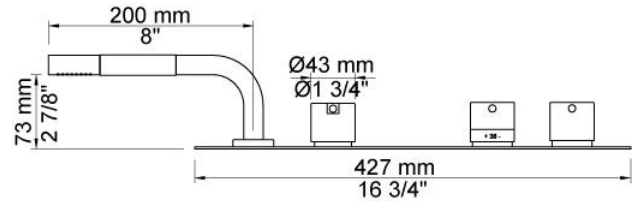

--

Date:
Client:
Project:

BK14

Thermostatic mixer for bath filling can be used in conjunction with A24, and mixer with hand shower.
 Complete with adjustable bracket and water collection box.
 BK14UP = Plumbed part, fixing bracket and water collection box.
 BK14AP = Trim parts.
 A24 sold separately.

Flow

	Bar:	1.0	2.0	3.0	4.0	5.0
BK14	(l/min)	24.8	35.1	43.0	49.6	55.5
A24	(l/min)	12.7	18.0	22.0	25.4	28.4
T1	(l/min)	5.8	8.2	10.0	11.6	12.9

Available in colors

Color 02, Grey	Color 21, Carmine red
Color 04, Light blue	Color 25, Pink
Color 05, Orange	Color 27, Matt black
Color 06, Light green	Color 28, Matt white
Color 08, Yellow	Color 40, Brushed stainless steel
Color 09, Dark grey	Color 60, Black
Color 12, Mocca	Color 61, Brushed black
Color 14, Bright red	Color 62, Deep black
Color 15, Dark blue	Color 63, Copper
Color 16, Polished chrome	Color 64, Brushed Copper
Color 17, Gloss black	Color 65, Gold
Color 18, White	Color 68, Silver
Color 19, Natural brass	Color 70, Brushed Gold
Color 20, Brushed chrome	