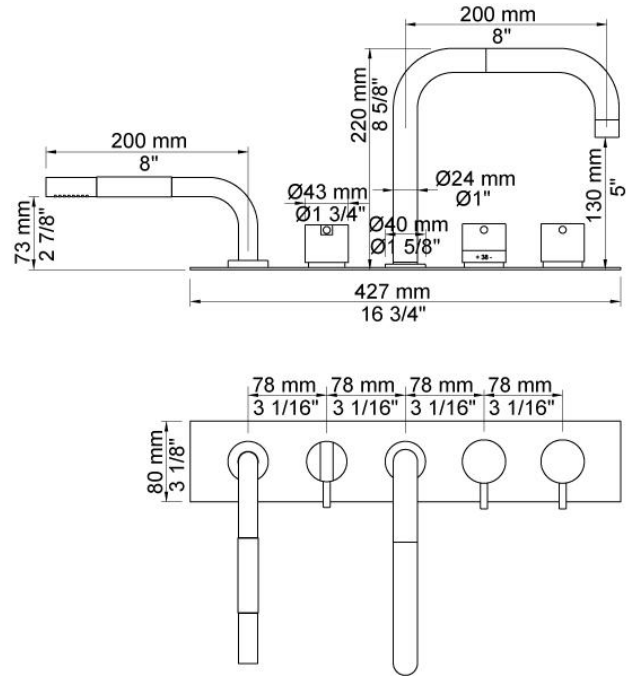

--

Date:
Client:
Project:

PSB Singapore

BK15

Thermostatic mixer with double swivel spout for bath filling, and one-handle mixer with hand shower.
 Complete with adjustable bracket and water collection box.
 BK15UP = Plumbed part, fixing bracket and water collection box.
 BK15AP = Trim parts

Flow

	Bar:	1.0	2.0	3.0	4.0	5.0
090D	(l/min)	14.4	20.4	25.0	28.9	30.0
T1	(l/min)	5.8	8.2	10.0	11.6	12.9

Available in colors

Color 02, Grey	Color 21, Carmine red
Color 04, Light blue	Color 25, Pink
Color 05, Orange	Color 27, Matt black
Color 06, Light green	Color 28, Matt white
Color 08, Yellow	Color 40, Brushed stainless steel
Color 09, Dark grey	Color 60, Black
Color 12, Mocca	Color 61, Brushed black
Color 14, Bright red	Color 62, Deep black
Color 15, Dark blue	Color 63, Copper
Color 16, Polished chrome	Color 64, Brushed Copper
Color 17, Gloss black	Color 65, Gold
Color 18, White	Color 68, Silver
Color 19, Natural brass	Color 70, Brushed Gold
Color 20, Brushed chrome	