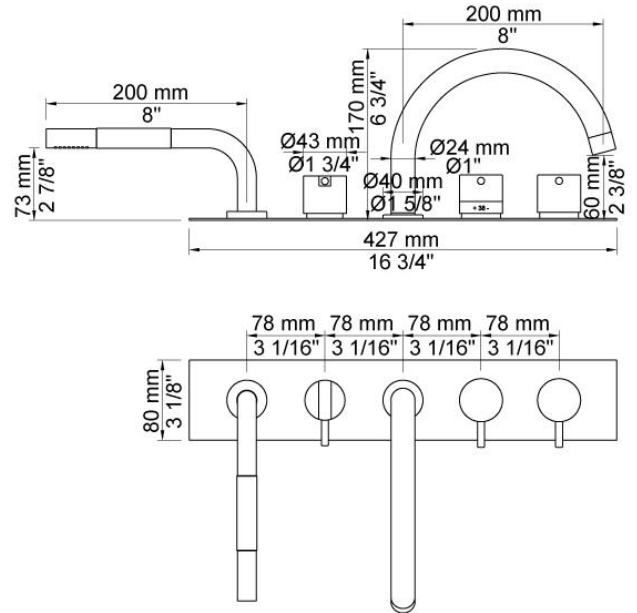

--

Date:
Client:
Project:

BK16

Thermostatic mixer with swivel spout for bath filling and mixer with hand shower. Complete with mounting bracket and water collection box.
 BK16UP = Plumbed part, fixing bracket and water collection box.
 BK16AP = Trim parts

Flow

	Bar:	1.0	2.0	3.0	4.0	5.0
090E	(l/min)	14.4	20.4	25.0	28.9	30.0
T1	(l/min)	5.8	8.2	10.0	11.6	12.9

Available in colors

Color 02, Grey	Color 21, Carmine red
Color 04, Light blue	Color 25, Pink
Color 05, Orange	Color 27, Matt black
Color 06, Light green	Color 28, Matt white
Color 08, Yellow	Color 40, Brushed stainless steel
Color 09, Dark grey	Color 60, Black
Color 12, Mocca	Color 61, Brushed black
Color 14, Bright red	Color 62, Deep black
Color 15, Dark blue	Color 63, Copper
Color 16, Polished chrome	Color 64, Brushed Copper
Color 17, Gloss black	Color 65, Gold
Color 18, White	Color 68, Silver
Color 19, Natural brass	Color 70, Brushed Gold
Color 20, Brushed chrome	