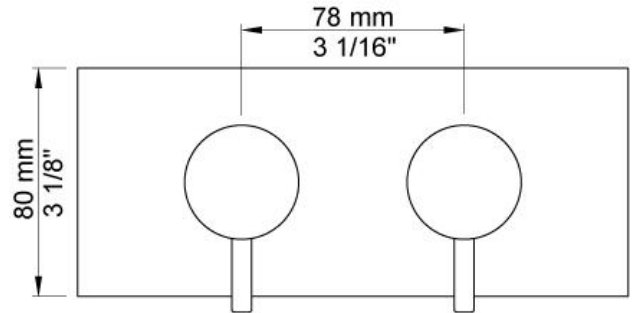

--

Date:
Client:
Project:

PSB Singapore

**BK2**

Two-handle mixer for bath filling can be used in conjunction with A24. Complete with adjustable bracket and water collection box.  
 BK2UP = Plumbed part, fixing bracket and water collection box.  
 BK2AP = Trim parts.  
 A24 sold separately.

**Flow**

	Bar:	1.0	2.0	3.0	4.0	5.0
BK2	(l/min)	27.1	38.4	47.0	54.3	60.7
A24	(l/min)	11.3	15.9	19.5	22.5	25.2

**Available in colors**

Color 02, Grey	Color 21, Carmine red
Color 04, Light blue	Color 25, Pink
Color 05, Orange	Color 27, Matt black
Color 06, Light green	Color 28, Matt white
Color 08, Yellow	Color 40, Brushed stainless steel
Color 09, Dark grey	Color 60, Black
Color 12, Mocca	Color 61, Brushed black
Color 14, Bright red	Color 62, Deep black
Color 15, Dark blue	Color 63, Copper
Color 16, Polished chrome	Color 64, Brushed Copper
Color 17, Gloss black	Color 65, Gold
Color 18, White	Color 68, Silver
Color 19, Natural brass	Color 70, Brushed Gold
Color 20, Brushed chrome	