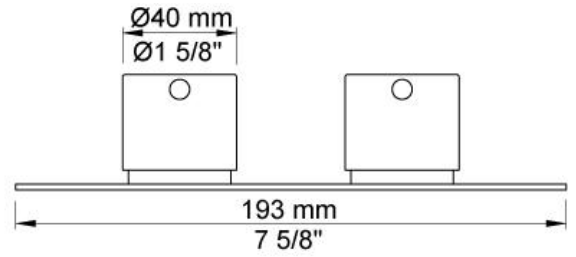

--

Date:
Client:
Project:

PSB Singapore

**BK2**

Two-handle mixer for bath filling can be used in conjunction with A24. Complete with adjustable bracket and water collection box.  
 BK2UP = Plumbed part, fixing bracket and water collection box.  
 BK2AP = Trim parts.  
 A24 sold separately.

**Flow**

	Bar:	1.0	2.0	3.0	4.0	5.0
BK2	(l/min)	27.1	38.4	47.0	54.3	60.7
A24	(l/min)	11.3	15.9	19.5	22.5	25.2

**Available in colors**

Color 02, Grey	Color 21, Carmine red
Color 04, Light blue	Color 25, Pink
Color 05, Orange	Color 27, Matt black
Color 06, Light green	Color 28, Matt white
Color 08, Yellow	Color 40, Brushed stainless steel
Color 09, Dark grey	Color 60, Black
Color 12, Mocca	Color 61, Brushed black
Color 14, Bright red	Color 62, Deep black
Color 15, Dark blue	Color 63, Copper
Color 16, Polished chrome	Color 64, Brushed Copper
Color 17, Gloss black	Color 65, Gold
Color 18, White	Color 68, Silver
Color 19, Natural brass	Color 70, Brushed Gold
Color 20, Brushed chrome	