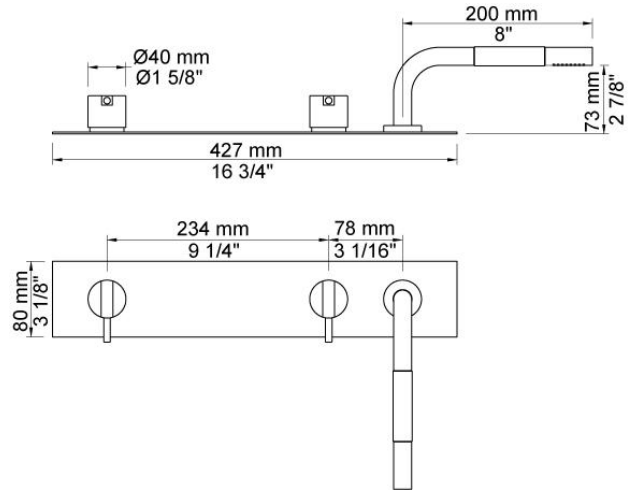

--

Date:
Client:
Project:

**BK3**

One-handle mixer for bath filling can be used in conjunction with A24, and mixer with hand shower. Complete with adjustable bracket and water collection box.

BK3UP = Plumbed part, fixing bracket and water collection box.

BK3AP = Trim parts.

A24 sold separately.

**Flow**

	Bar:	1.0	2.0	3.0	4.0	5.0
T1	(l/min)	5.8	8.2	10.0	11.6	12.9
BK3	(l/min)	12.7	18.0	22.0	25.4	28.4
A24	(l/min)	8.7	12.2	15.0	17.3	19.4

**Available in colors**