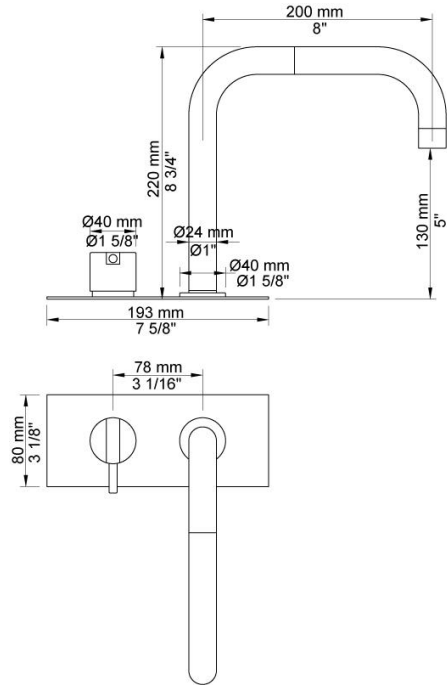

|  |
|--|
|  |
|--|

|          |
|----------|
| Date:    |
| Client:  |
| Project: |

PSB Singapore

**BK5**

One-handle mixer with double swivel spout for bath filling.  
 Complete with adjustable bracket and water collection box.  
 BK5UP = Plumbed part, fixing bracket and water collection box.  
 BK5AP = Trim parts.

**Flow**

|      | Bar:    | 1.0  | 2.0  | 3.0  | 4.0  | 5.0  |
|------|---------|------|------|------|------|------|
| 090D | (l/min) | 11.6 | 16.3 | 20.0 | 23.1 | 25.8 |

**Available in colors**

|                           |                                   |
|---------------------------|-----------------------------------|
| Color 02, Grey            | Color 21, Carmine red             |
| Color 04, Light blue      | Color 25, Pink                    |
| Color 05, Orange          | Color 27, Matt black              |
| Color 06, Light green     | Color 28, Matt white              |
| Color 08, Yellow          | Color 40, Brushed stainless steel |
| Color 09, Dark grey       | Color 60, Black                   |
| Color 12, Mocca           | Color 61, Brushed black           |
| Color 14, Bright red      | Color 62, Deep black              |
| Color 15, Dark blue       | Color 63, Copper                  |
| Color 16, Polished chrome | Color 64, Brushed Copper          |
| Color 17, Gloss black     | Color 65, Gold                    |
| Color 18, White           | Color 68, Silver                  |
| Color 19, Natural brass   | Color 70, Brushed Gold            |
| Color 20, Brushed chrome  |                                   |