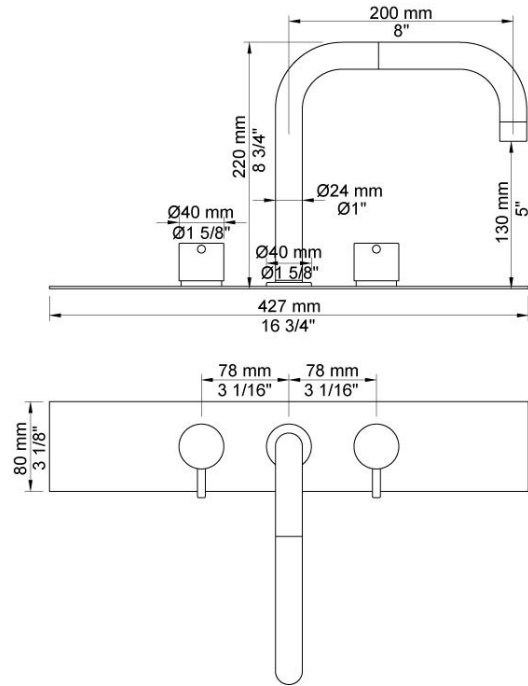

--

Date:
Client:
Project:

PSB Singapore

**BK6**

Two-handle mixer with double swivel spout for bath filling.  
 Complete with adjustable bracket and water collection box.  
 BK6UP = Plumbed part, fixing bracket and water collection box.  
 BK6AP = Trim parts.

**Flow**

	<b>Bar:</b>	<b>1.0</b>	<b>2.0</b>	<b>3.0</b>	<b>4.0</b>	<b>5.0</b>
090D	(l/min)	14.4	20.4	25.0	28.9	30.0

**Available in colors**

Color 02, Grey	Color 21, Carmine red
Color 04, Light blue	Color 25, Pink
Color 05, Orange	Color 27, Matt black
Color 06, Light green	Color 28, Matt white
Color 08, Yellow	Color 40, Brushed stainless steel
Color 09, Dark grey	Color 60, Black
Color 12, Mocca	Color 61, Brushed black
Color 14, Bright red	Color 62, Deep black
Color 15, Dark blue	Color 63, Copper
Color 16, Polished chrome	Color 64, Brushed Copper
Color 17, Gloss black	Color 65, Gold
Color 18, White	Color 68, Silver
Color 19, Natural brass	Color 70, Brushed Gold
Color 20, Brushed chrome	