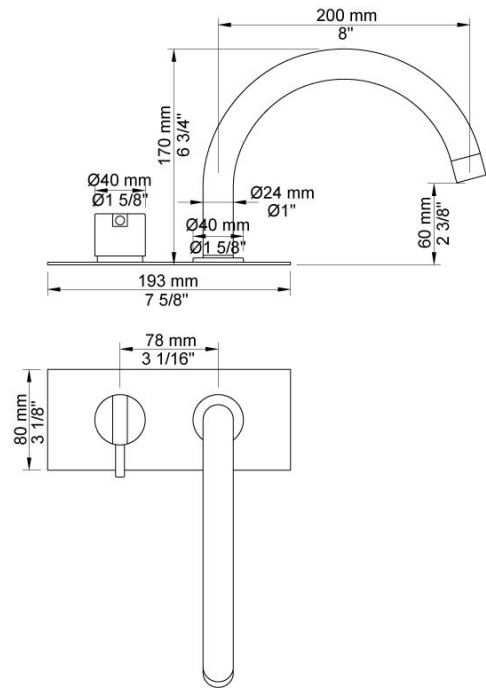

--

Date:
Client:
Project:

PSB Singapore

**BK7**

One-handle mixer with swivel spout for bath filling. Complete with adjustable bracket and water collection box.

BK7UP = Plumbed part, fixing bracket and water collection box.

BK7AP = Trim parts.

**Flow**

	<b>Bar:</b>	<b>1.0</b>	<b>2.0</b>	<b>3.0</b>	<b>4.0</b>	<b>5.0</b>
090E	(l/min)	11.6	16.3	20.0	23.1	25.8

**Available in colors**

Color 02, Grey	Color 21, Carmine red
Color 04, Light blue	Color 25, Pink
Color 05, Orange	Color 27, Matt black
Color 06, Light green	Color 28, Matt white
Color 08, Yellow	Color 40, Brushed stainless steel
Color 09, Dark grey	Color 60, Black
Color 12, Mocca	Color 61, Brushed black
Color 14, Bright red	Color 62, Deep black
Color 15, Dark blue	Color 63, Copper
Color 16, Polished chrome	Color 64, Brushed Copper
Color 17, Gloss black	Color 65, Gold
Color 18, White	Color 68, Silver
Color 19, Natural brass	Color 70, Brushed Gold
Color 20, Brushed chrome	