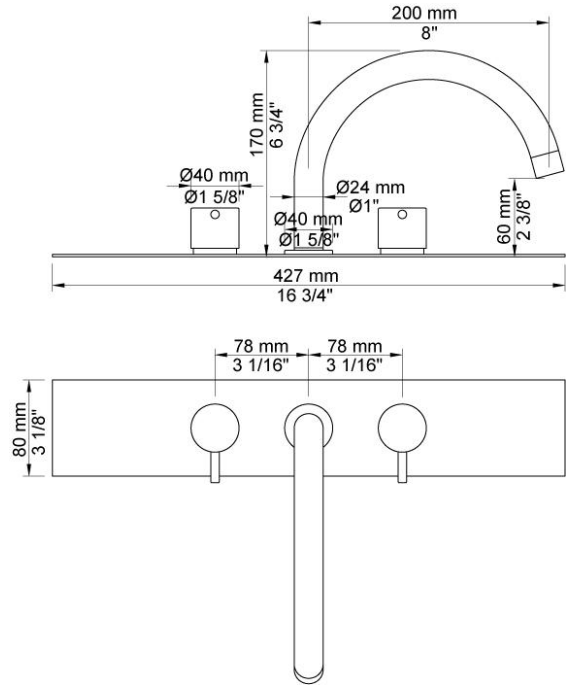

--

Date:
Client:
Project:

PSB Singapore

BK8

Two-handle mixer with swivel spout for bath filling. Complete with adjustable bracket and water collection box.
 BK8UP = Plumbed part, fixing bracket and water collection box.
 BK8AP = Trim parts.

Flow

	Bar:	1.0	2.0	3.0	4.0	5.0
090E	(l/min)	14.4	20.4	25.0	28.9	30.0

Available in colors

Color 02, Grey	Color 21, Carmine red
Color 04, Light blue	Color 25, Pink
Color 05, Orange	Color 27, Matt black
Color 06, Light green	Color 28, Matt white
Color 08, Yellow	Color 40, Brushed stainless steel
Color 09, Dark grey	Color 60, Black
Color 12, Mocca	Color 61, Brushed black
Color 14, Bright red	Color 62, Deep black
Color 15, Dark blue	Color 63, Copper
Color 16, Polished chrome	Color 64, Brushed Copper
Color 17, Gloss black	Color 65, Gold
Color 18, White	Color 68, Silver
Color 19, Natural brass	Color 70, Brushed Gold
Color 20, Brushed chrome	