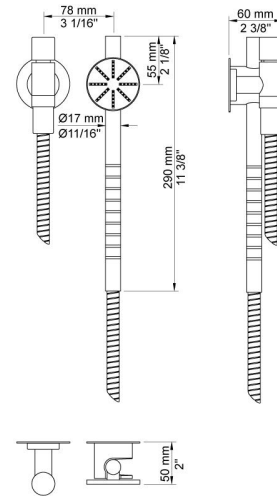

--

Date:
Client:
Project:

**COMBI-25S**

¾" thermostatic mixer.

Combi-25SUP = Thermostatic mixer 5400FV, 200M.

Combi-25SAP = Handle NR51, handle NR52, handle NR64G, hand shower and hand shower holder with non-return valve 070S, hose 1500 mm, wall-mounted head shower 060, 60 mm circular flanges: 001, 001G, 3 pcs. 2001.

**Flow**

	Bar:	1.0	2.0	3.0	4.0	5.0
070S <sup>1)</sup>	(l/min)	6.9	9.8	12.0	13.9	15.5
060 <sup>2)</sup>	(l/min)	12.7	18.0	22.0	25.4	28.4

<sup>1)</sup> USA: Flow restricted to 1.8 gpm (7.0 l/min)

<sup>2)</sup> USA: Flow restricted to 1.8 gpm (7.0 l/min)

**001**  
60 mm circular flange.  
Hole Ø30 mm.

**001G**  
60 mm circular flange. Hole Ø33 mm.

**060**  
Head shower, round, wall-mounted.

**070S**  
Hand shower, hand shower holder and hose with non-return valve.

**2001**  
60 mm circular flange.  
Hole Ø39 mm.

**200M**  
Separate outlet socket.  
½" connection to copper, steel, iron or pex pipe work.

**5400FV**

Thermostatic mixer with diverter and one fixed outlet socket.  
 3/4" connection to copper, steel, iron or pex pipe work.