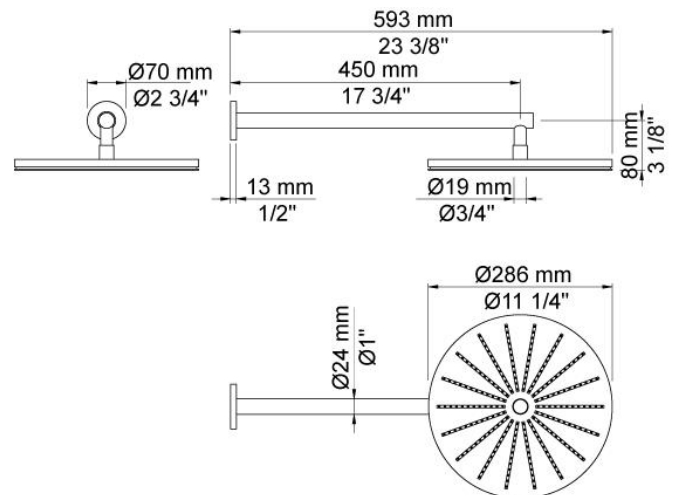

--

Date:
Client:
Project:

**COMBI-25S**

¾" thermostatic mixer.

Combi-25SUP = Thermostatic mixer 5400FV, 200M.

Combi-25SAP = Handle NR51, handle NR52, handle NR64G, hand shower and hand shower holder with non-return valve 070S, hose 1500 mm, wall-mounted head shower 060, 60 mm circular flanges: 001, 001G, 3 pcs. 2001.

**Flow**

	Bar:	1.0	2.0	3.0	4.0	5.0
070S <sup>1)</sup>	(l/min)	6.9	9.8	12.0	13.9	15.5
060 <sup>2)</sup>	(l/min)	12.7	18.0	22.0	25.4	28.4

<sup>1)</sup> USA: Flow restricted to 1.8 gpm (7.0 l/min)

<sup>2)</sup> USA: Flow restricted to 1.8 gpm (7.0 l/min)

**001**  
60 mm circular flange.  
Hole Ø30 mm.

**001G**  
60 mm circular flange. Hole Ø33 mm.

**060**  
Head shower, round, wall-mounted.

**070S**  
Hand shower, hand shower holder and hose with non-return valve.

**2001**  
60 mm circular flange.  
Hole Ø39 mm.

**200M**  
Separate outlet socket.  
½" connection to copper, steel, iron or pex pipe work.

**5400FV**

Thermostatic mixer with diverter and one fixed outlet socket.  
 3/4" connection to copper, steel, iron or pex pipe work.