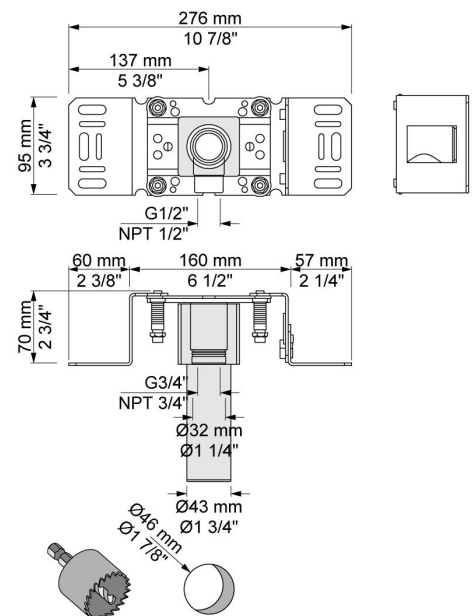

--

Date:
Client:
Project:

**COMBI-25S**

¾" thermostatic mixer.

Combi-25SUP = Thermostatic mixer 5400FV, 200M.

Combi-25SAP = Handle NR51, handle NR52, handle NR64G, hand shower and hand shower holder with non-return valve 070S, hose 1500 mm, wall-mounted head shower 060, 60 mm circular flanges: 001, 001G, 3 pcs. 2001.

**001**  
60 mm circular flange.  
Hole Ø30 mm.

**001G**  
60 mm circular flange. Hole Ø33 mm.

**060**  
Head shower, round, wall-mounted.

**070S**  
Hand shower, hand shower holder and hose with non-return valve.

**2001**  
60 mm circular flange.  
Hole Ø39 mm.

**200M**  
Separate outlet socket.  
½" connection to copper, steel, iron or pex pipe work.

**5400FV**

Thermostatic mixer with diverter and one fixed outlet socket.  
 3/4" connection to copper, steel, iron or pex pipe work.

**NR51**

On/off handle for series 5000.

**NR52**

Thermostatic handle for series 5000.

**NR64G**

Diverter handle for 5400/5600.

With peg in the same colour as handle (Standard).