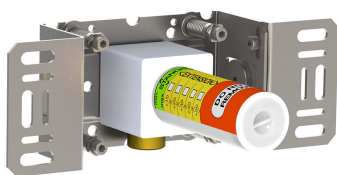

--

Date:
Client:
Project:

**COMBI-25S**

¾" thermostatic mixer.

Combi-25SUP = Thermostatic mixer 5400FV, 200M.

Combi-25SAP = Handle NR51, handle NR52, handle NR64G, hand shower and hand shower holder with non-return valve 070S, hose 1500 mm, wall-mounted head shower 060, 60 mm circular flanges: 001, 001G, 3 pcs. 2001.

**001**  
60 mm circular flange.  
Hole Ø30 mm.

**001G**  
60 mm circular flange. Hole Ø33 mm.

**060**  
Head shower, round, wall-mounted.

**070S**  
Hand shower, hand shower holder and hose with non-return valve.

**2001**  
60 mm circular flange.  
Hole Ø39 mm.

**200M**  
Separate outlet socket.  
½" connection to copper, steel, iron or pex pipe work.

**5400FV**

Thermostatic mixer with diverter and one fixed outlet socket.  
 3/4" connection to copper, steel, iron or pex pipe work.

**NR51**

On/off handle for series 5000.

**NR52**

Thermostatic handle for series 5000.

**NR64G**

Diverter handle for 5400/5600.

With peg in the same colour as handle (Standard).