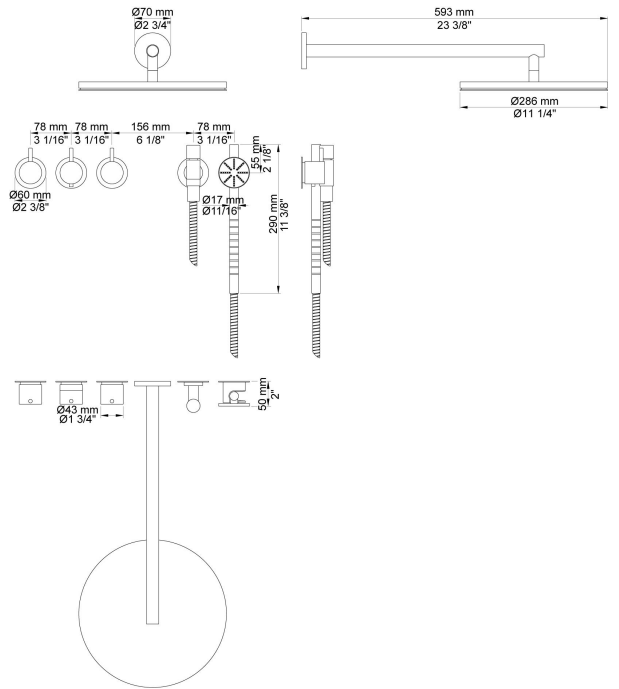

--

Date:
Client:
Project:

**COMBI-25S**

¾" thermostatic mixer.

Combi-25SUP = Thermostatic mixer 5400FV, 200M.

Combi-25SAP = Handle NR51, handle NR52, handle NR64G, hand shower and hand shower holder with non-return valve 070S, hose 1500 mm, wall-mounted head shower 060, 60 mm circular flanges: 001, 001G, 3 pcs. 2001.

**Flow**

	Bar:	1.0	2.0	3.0	4.0	5.0
070S <sup>1)</sup>	(l/min)	6.9	9.8	12.0	13.9	15.5
060 <sup>2)</sup>	(l/min)	12.7	18.0	22.0	25.4	28.4

<sup>1)</sup> USA: Flow restricted to 1.8 gpm (7.0 l/min)

<sup>2)</sup> USA: Flow restricted to 1.8 gpm (7.0 l/min)

**001**  
60 mm circular flange.  
Hole Ø30 mm.

**001G**  
60 mm circular flange. Hole Ø33 mm.

**060**  
Head shower, round, wall-mounted.

**070S**  
Hand shower, hand shower holder and hose with non-return valve.

**2001**  
60 mm circular flange.  
Hole Ø39 mm.

**200M**  
Separate outlet socket.  
½" connection to copper, steel, iron or pex pipe work.

**5400FV**

Thermostatic mixer with diverter and one fixed outlet socket.  
 3/4" connection to copper, steel, iron or pex pipe work.