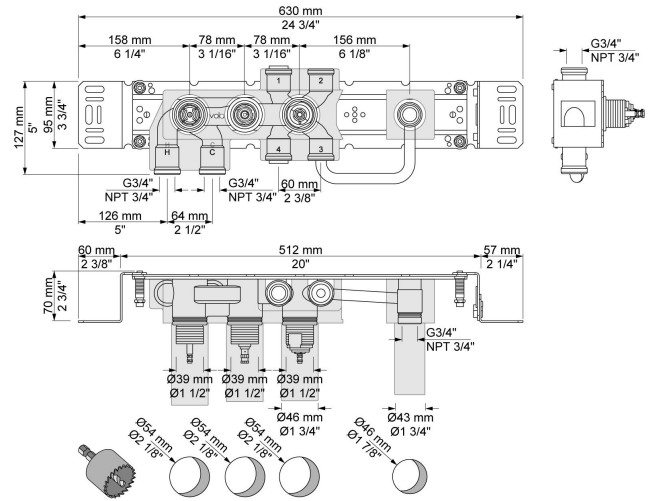

--

Date:
Client:
Project:

**COMBI-25S**

¾" thermostatic mixer.

Combi-25SUP = Thermostatic mixer 5400FV, 200M.

Combi-25SAP = Handle NR51, handle NR52, handle NR64G, hand shower and hand shower holder with non-return valve 070S, hose 1500 mm, wall-mounted head shower 060, 60 mm circular flanges: 001, 001G, 3 pcs. 2001.

**001**  
60 mm circular flange.  
Hole Ø30 mm.

**001G**  
60 mm circular flange. Hole Ø33 mm.

**060**  
Head shower, round, wall-mounted.

**070S**  
Hand shower, hand shower holder and hose with non-return valve.

**2001**  
60 mm circular flange.  
Hole Ø39 mm.

**200M**  
Separate outlet socket.  
½" connection to copper, steel, iron or pex pipe work.

**5400FV**

Thermostatic mixer with diverter and one fixed outlet socket.  
 3/4" connection to copper, steel, iron or pex pipe work.

**NR51**

On/off handle for series 5000.

**NR52**

Thermostatic handle for series 5000.

**NR64G**

Diverter handle for 5400/5600.

With peg in the same colour as handle (Standard).