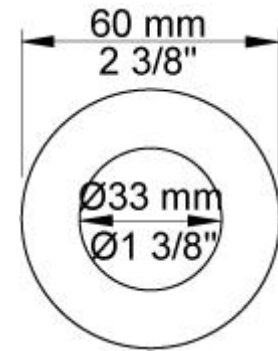

--

Date:
Client:
Project:

**COMBI-25S**

¾" thermostatic mixer.

Combi-25SUP = Thermostatic mixer 5400FV, 200M.

Combi-25SAP = Handle NR51, handle NR52, handle NR64G, hand shower and hand shower holder with non-return valve 070S, hose 1500 mm, wall-mounted head shower 060, 60 mm circular flanges: 001, 001G, 3 pcs. 2001.

**Flow**

	Bar:	1.0	2.0	3.0	4.0	5.0
070S <sup>1)</sup>	(l/min)	6.9	9.8	12.0	13.9	15.5
060 <sup>2)</sup>	(l/min)	12.7	18.0	22.0	25.4	28.4

<sup>1)</sup> USA: Flow restricted to 1.8 gpm (7.0 l/min)

<sup>2)</sup> USA: Flow restricted to 1.8 gpm (7.0 l/min)

**001**  
60 mm circular flange.  
Hole Ø30 mm.

**001G**  
60 mm circular flange. Hole Ø33 mm.

**060**  
Head shower, round, wall-mounted.

**070S**  
Hand shower, hand shower holder and hose with non-return valve.

**2001**  
60 mm circular flange.  
Hole Ø39 mm.

**200M**  
Separate outlet socket.  
½" connection to copper, steel, iron or pex pipe work.

**5400FV**

Thermostatic mixer with diverter and one fixed outlet socket.  
 3/4" connection to copper, steel, iron or pex pipe work.