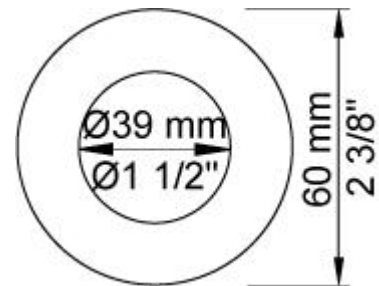

--

Date:
Client:
Project:

**COMBI-25S**

¾" thermostatic mixer.

Combi-25SUP = Thermostatic mixer 5400FV, 200M.

Combi-25SAP = Handle NR51, handle NR52, handle NR64G, hand shower and hand shower holder with non-return valve 070S, hose 1500 mm, wall-mounted head shower 060, 60 mm circular flanges: 001, 001G, 3 pcs. 2001.

**Flow**

	Bar:	1.0	2.0	3.0	4.0	5.0
070S <sup>1)</sup>	(l/min)	6.9	9.8	12.0	13.9	15.5
060 <sup>2)</sup>	(l/min)	12.7	18.0	22.0	25.4	28.4

<sup>1)</sup> USA: Flow restricted to 1.8 gpm (7.0 l/min)

<sup>2)</sup> USA: Flow restricted to 1.8 gpm (7.0 l/min)

**001**  
60 mm circular flange.  
Hole Ø30 mm.

**001G**  
60 mm circular flange. Hole Ø33 mm.

**060**  
Head shower, round, wall-mounted.

**070S**  
Hand shower, hand shower holder and hose with non-return valve.

**2001**  
60 mm circular flange.  
Hole Ø39 mm.

**200M**  
Separate outlet socket.  
½" connection to copper, steel, iron or pex pipe work.

**5400FV**

Thermostatic mixer with diverter and one fixed outlet socket.  
 3/4" connection to copper, steel, iron or pex pipe work.