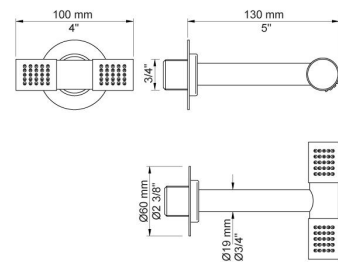

--

Date:
Client:
Project:

**001**  
60 mm circular flange.  
Hole Ø30 mm.

**070**  
Hand shower, hand shower holder and hose with non-return valve.

**080D**  
130 mm double head shower.  
60 mm cover flange included.

**080ST**  
Head shower, 500 mm.

**2001**  
60 mm circular flange.  
Hole Ø39 mm.

**200M**

Separate outlet socket.

1/2" connection to copper, steel, iron or pex pipe work.

**5400FVA3**

Thermostatic mixer with 3-way diverter, one premounted outlet socket.

3/4" connection to copper, steel, iron or pex pipe work.

**NR51**

On/off handle for series 5000.

**NR52**

Thermostatic handle for series 5000.

**NR64G**

Diverter handle for 5400/5600.

With peg in the same colour as handle (Standard).