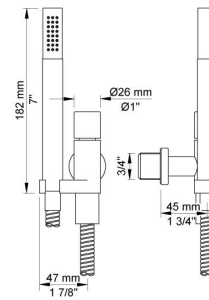

--

Date:
Client:
Project:

**001**  
60 mm circular flange.  
Hole Ø30 mm.

**070**  
Hand shower, hand shower holder and hose with non-return valve.

**080D**  
130 mm double head shower.  
60 mm cover flange included.

**080ST**  
Head shower, 500 mm.

**2001**  
60 mm circular flange.  
Hole Ø39 mm.

**200M**

Separate outlet socket.

1/2" connection to copper, steel, iron or pex pipe work.

**5400FVA3**

Thermostatic mixer with 3-way diverter, one premounted outlet socket.

3/4" connection to copper, steel, iron or pex pipe work.

**NR51**

On/off handle for series 5000.

**NR52**

Thermostatic handle for series 5000.

**NR64G**

Diverter handle for 5400/5600.

With peg in the same colour as handle (Standard).