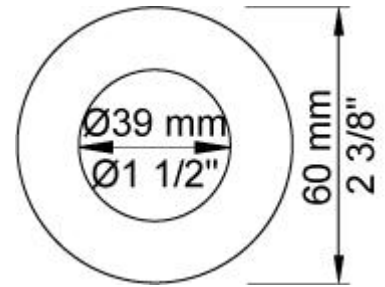

--

Date:
Client:
Project:

**001**  
60 mm circular flange.  
Hole Ø30 mm.

**070**  
Hand shower, hand shower holder and hose with non-return valve.

**080D**  
130 mm double head shower.  
60 mm cover flange included.

**080ST**  
Head shower, 500 mm.

**2001**  
60 mm circular flange.  
Hole Ø39 mm.

**200M**

Separate outlet socket.

1/2" connection to copper, steel, iron or pex pipe work.

**5400FVA3**

Thermostatic mixer with 3-way diverter, one premounted outlet socket.

3/4" connection to copper, steel, iron or pex pipe work.

**NR51**

On/off handle for series 5000.

**NR52**

Thermostatic handle for series 5000.

**NR64G**

Diverter handle for 5400/5600.

With peg in the same colour as handle (Standard).