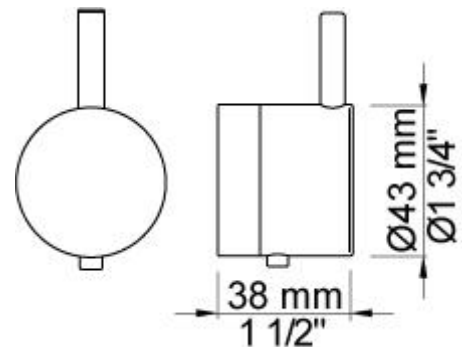

--

Date:
Client:
Project:

**001**  
60 mm circular flange.  
Hole Ø30 mm.

**070**  
Hand shower, hand shower holder and hose with non-return valve.

**080D**  
130 mm double head shower.  
60 mm cover flange included.

**080ST**  
Head shower, 500 mm.

**2001**  
60 mm circular flange.  
Hole Ø39 mm.

**200M**

Separate outlet socket.

1/2" connection to copper, steel, iron or pex pipe work.

**5400FVA3**

Thermostatic mixer with 3-way diverter, one premounted outlet socket.

3/4" connection to copper, steel, iron or pex pipe work.

**NR51**

On/off handle for series 5000.

**NR52**

Thermostatic handle for series 5000.

**NR64G**

Diverter handle for 5400/5600.

With peg in the same colour as handle (Standard).