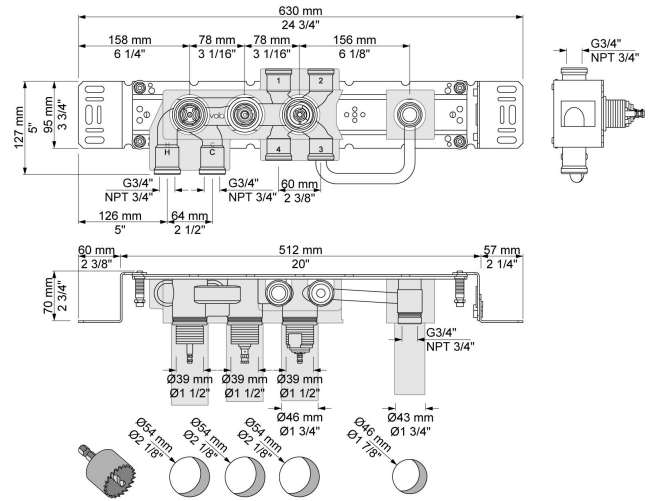

--

Date:
Client:
Project:

**001**  
60 mm circular flange.  
Hole Ø30 mm.

**070**  
Hand shower, hand shower holder and hose with non-return valve.

**080D**  
130 mm double head shower.  
60 mm cover flange included.

**080ST**  
Head shower, 500 mm.

**2001**  
60 mm circular flange.  
Hole Ø39 mm.

**200M**

Separate outlet socket.

1/2" connection to copper, steel, iron or pex pipe work.

**5400FVA3**

Thermostatic mixer with 3-way diverter, one premounted outlet socket.

3/4" connection to copper, steel, iron or pex pipe work.

**NR51**

On/off handle for series 5000.

**NR52**

Thermostatic handle for series 5000.

**NR64G**

Diverter handle for 5400/5600.

With peg in the same colour as handle (Standard).