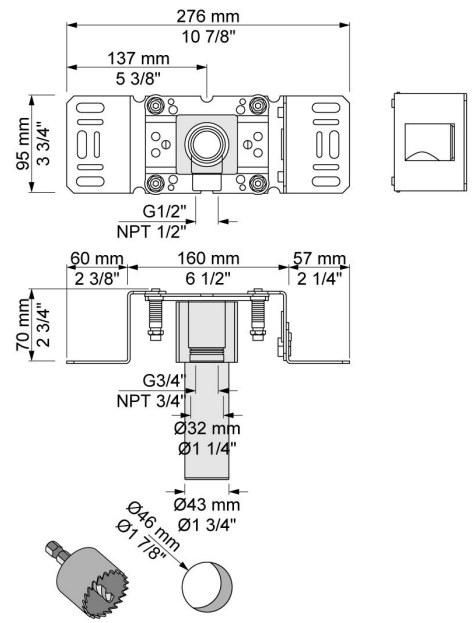

--

Date:
Client:
Project:

**001**  
60 mm circular flange.  
Hole Ø30 mm.

**070**  
Hand shower, hand shower holder and hose with non-return valve.

**080D**  
130 mm double head shower.  
60 mm cover flange included.

**080ST**  
Head shower, 500 mm.

**2001**  
60 mm circular flange.  
Hole Ø39 mm.

**200M**

Separate outlet socket.

1/2" connection to copper, steel, iron or pex pipe work.

**5400FVA3**

Thermostatic mixer with 3-way diverter, one premounted outlet socket.

3/4" connection to copper, steel, iron or pex pipe work.

**NR51**

On/off handle for series 5000.

**NR52**

Thermostatic handle for series 5000.

**NR64G**

Diverter handle for 5400/5600.

With peg in the same colour as handle (Standard).