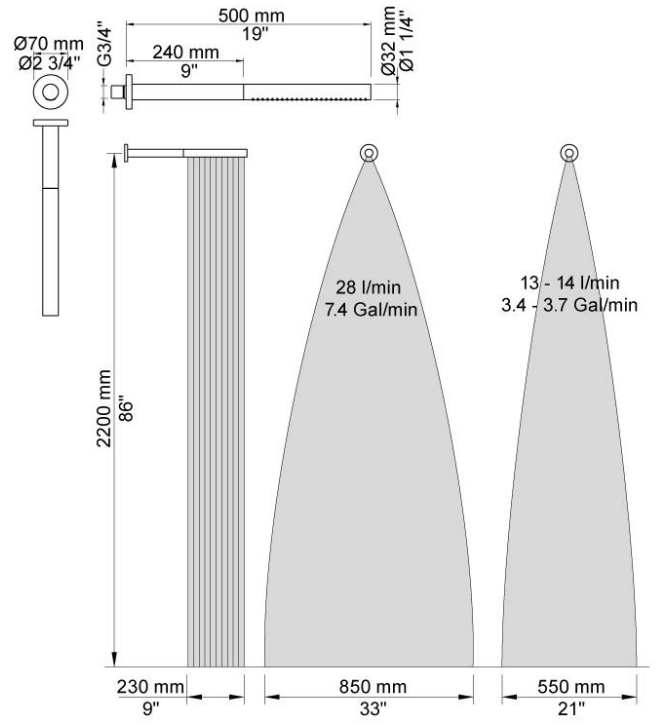

--

Date:
Client:
Project:

**001**  
60 mm circular flange.  
Hole Ø30 mm.

**070**  
Hand shower, hand shower holder and hose with non-return valve.

**080D**  
130 mm double head shower.  
60 mm cover flange included.

**080ST**  
Head shower, 500 mm.

**2001**  
60 mm circular flange.  
Hole Ø39 mm.

**200M**

Separate outlet socket.

1/2" connection to copper, steel, iron or pex pipe work.

**5400FVA3**

Thermostatic mixer with 3-way diverter, one premounted outlet socket.

3/4" connection to copper, steel, iron or pex pipe work.

**NR51**

On/off handle for series 5000.

**NR52**

Thermostatic handle for series 5000.

**NR64G**

Diverter handle for 5400/5600.

With peg in the same colour as handle (Standard).