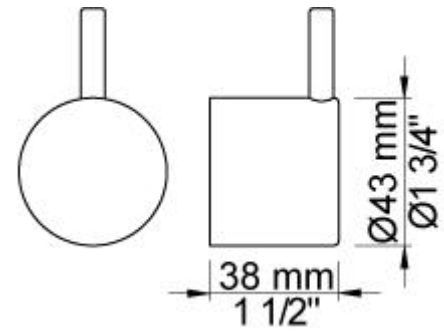

--

Date:
Client:
Project:

**001**  
60 mm circular flange.  
Hole Ø30 mm.

**070**  
Hand shower, hand shower holder and hose with non-return valve.

**080D**  
130 mm double head shower.  
60 mm cover flange included.

**080ST**  
Head shower, 500 mm.

**2001**  
60 mm circular flange.  
Hole Ø39 mm.

**200M**

Separate outlet socket.

1/2" connection to copper, steel, iron or pex pipe work.

**5400FVA3**

Thermostatic mixer with 3-way diverter, one premounted outlet socket.

3/4" connection to copper, steel, iron or pex pipe work.

**NR51**

On/off handle for series 5000.

**NR52**

Thermostatic handle for series 5000.

**NR64G**

Diverter handle for 5400/5600.

With peg in the same colour as handle (Standard).