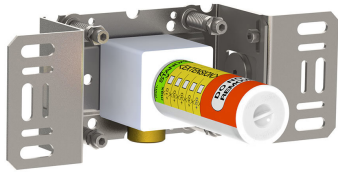

--

Date:
Client:
Project:

**001**  
60 mm circular flange.  
Hole Ø30 mm.

**070**  
Hand shower, hand shower holder and hose with non-return valve.

**080D**  
130 mm double head shower.  
60 mm cover flange included.

**080ST**  
Head shower, 500 mm.

**2001**  
60 mm circular flange.  
Hole Ø39 mm.

**200M**

Separate outlet socket.

1/2" connection to copper, steel, iron or pex pipe work.

**5400FVA3**

Thermostatic mixer with 3-way diverter, one premounted outlet socket.

3/4" connection to copper, steel, iron or pex pipe work.

**NR51**

On/off handle for series 5000.

**NR52**

Thermostatic handle for series 5000.

**NR64G**

Diverter handle for 5400/5600.

With peg in the same colour as handle (Standard).