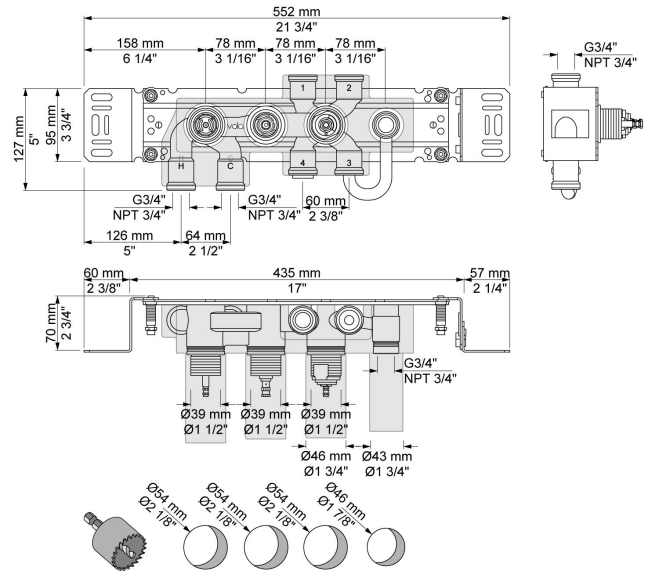

Flow

	Bar:	1.0	2.0	3.0	4.0	5.0
050A ¹⁾	(l/min)	13.3	18.8	23.0	26.6	29.7
050K ²⁾	(l/min)	2.9	4.1	5.0	5.0	5.0
070R ³⁾	(l/min)	5.2	7.3	9.0	9.0	9.0

¹⁾ Outlet 1 (Cal-Green flow max 2gpm)

²⁾ Outlet 2 (Cal-Green flow max 2gpm)

001
60 mm circular flange.
Hole Ø30 mm.

050A
Head shower, ceiling mounted.

050K
Adjustable body jet.

070R
Hand shower, hand shower with holder to the right and hose with non-return valve.

2001
60 mm circular flange.
Hole Ø39 mm.

200M
Separate outlet socket.
1/2" connection to copper, steel, iron or pex pipe work.

5400NVA3

Thermostatic mixer with 3-way diverter, one fixed outlet socket. 3/4" connection to copper, steel, iron or pex pipe work.

NR51

On/off handle for series 5000.

NR52

Thermostatic handle for series 5000.

**NR64G**

Diverter handle for 5400/5600.

With peg in the same colour as handle (Standard).