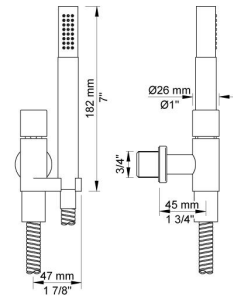

Flow

	Bar:	1.0	2.0	3.0	4.0	5.0
050A ¹⁾	(l/min)	13.3	18.8	23.0	26.6	29.7
050K ²⁾	(l/min)	2.9	4.1	5.0	5.0	5.0
070R ³⁾	(l/min)	5.2	7.3	9.0	9.0	9.0

¹⁾ Outlet 1 (Cal-Green flow max 2gpm)

²⁾ Outlet 2 (Cal-Green flow max 2gpm)

001
60 mm circular flange.
Hole Ø30 mm.

050A
Head shower, ceiling mounted.

050K
Adjustable body jet.

070R
Hand shower, hand shower with holder to the right and hose with non-return valve.

2001
60 mm circular flange.
Hole Ø39 mm.

200M
Separate outlet socket.
1/2" connection to copper, steel, iron or pex pipe work.

5400NVA3

Thermostatic mixer with 3-way diverter, one fixed outlet socket. 3/4" connection to copper, steel, iron or pex pipe work.