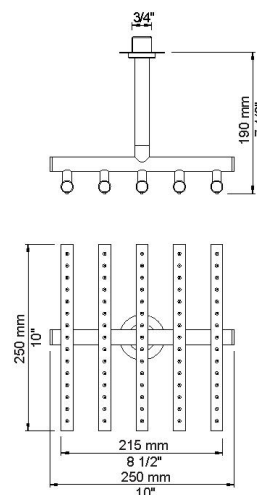

--

Date:
Client:
Project:

COMBI-8

¾" Thermostatic mixer with 3-way diverter.
 Combi-8UP = Thermostatic mixer 5400NVA3, 5 pcs. 200M.
 Combi-8AP = Handle NR51, handle NR52, handle NR64G, hand shower and hand shower holder with non-return valve 070R, hose 1500 mm, ceiling-mounted head shower 050A, 4 pcs. 050K, 60 mm circular flanges: 1 pcs. 001, 3 pcs. 2001.

Flow

	Bar:	1.0	2.0	3.0	4.0	5.0
050A ¹⁾	(l/min)	13.3	18.8	23.0	26.6	29.7
050K ²⁾	(l/min)	2.9	4.1	5.0	5.0	5.0
070R ³⁾	(l/min)	5.2	7.3	9.0	9.0	9.0

¹⁾ Outlet 1 (Cal-Green flow max 2gpm)

²⁾ Outlet 2 (Cal-Green flow max 2gpm)

001
60 mm circular flange.
Hole Ø30 mm.

050A
Head shower, ceiling mounted.

050K
Adjustable body jet.

070R
Hand shower, hand shower with holder to the right and hose with non-return valve.

2001
60 mm circular flange.
Hole Ø39 mm.

200M
Separate outlet socket.
1/2" connection to copper, steel, iron or pex pipe work.

5400NVA3

Thermostatic mixer with 3-way diverter, one fixed outlet socket. 3/4" connection to copper, steel, iron or pex pipe work.