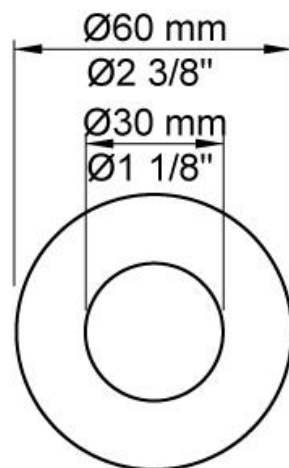

Flow

	Bar:	1.0	2.0	3.0	4.0	5.0
050A ¹⁾	(l/min)	13.3	18.8	23.0	26.6	29.7
050K ²⁾	(l/min)	2.9	4.1	5.0	5.0	5.0
070R ³⁾	(l/min)	5.2	7.3	9.0	9.0	9.0

¹⁾ Outlet 1 (Cal-Green flow max 2gpm)

²⁾ Outlet 2 (Cal-Green flow max 2gpm)

001
60 mm circular flange.
Hole Ø30 mm.

050A
Head shower, ceiling mounted.

050K
Adjustable body jet.

070R
Hand shower, hand shower with holder to the right and hose with non-return valve.

2001
60 mm circular flange.
Hole Ø39 mm.