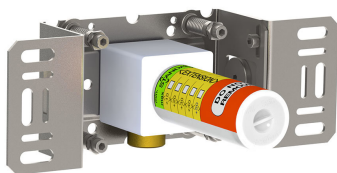

--

Date:
Client:
Project:

COMBI-8

¾" Thermostatic mixer with 3-way diverter.
 Combi-8UP = Thermostatic mixer 5400NVA3, 5 pcs. 200M.
 Combi-8AP = Handle NR51, handle NR52, handle NR64G, hand shower and hand shower holder with non-return valve 070R, hose 1500 mm, ceiling-mounted head shower 050A, 4 pcs. 050K, 60 mm circular flanges: 1 pcs. 001, 3 pcs. 2001.

001
60 mm circular flange.
Hole Ø30 mm.

050A
Head shower, ceiling mounted.

050K
Adjustable body jet.

070R
Hand shower, hand shower with holder to the right and hose with non-return valve.

2001
60 mm circular flange.
Hole Ø39 mm.

200M
Separate outlet socket.
1/2" connection to copper, steel, iron or pex pipe work.

5400NVA3

Thermostatic mixer with 3-way diverter, one fixed outlet socket. 3/4" connection to copper, steel, iron or pex pipe work.

NR51

On/off handle for series 5000.

NR52

Thermostatic handle for series 5000.

**NR64G**

Diverter handle for 5400/5600.

With peg in the same colour as handle (Standard).