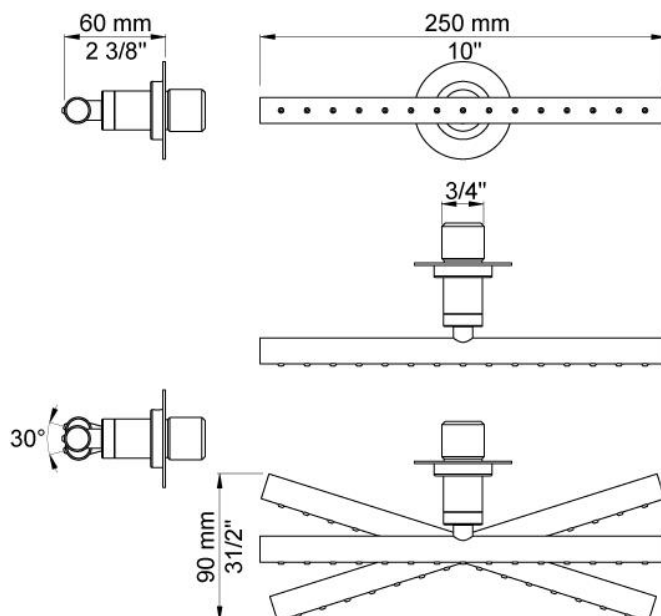

Flow

	Bar:	1.0	2.0	3.0	4.0	5.0
050A ¹⁾	(l/min)	13.3	18.8	23.0	26.6	29.7
050K ²⁾	(l/min)	2.9	4.1	5.0	5.0	5.0
070R ³⁾	(l/min)	5.2	7.3	9.0	9.0	9.0

¹⁾ Outlet 1 (Cal-Green flow max 2gpm)

²⁾ Outlet 2 (Cal-Green flow max 2gpm)

001
60 mm circular flange.
Hole Ø30 mm.

050A
Head shower, ceiling mounted.

050K
Adjustable body jet.

070R
Hand shower, hand shower with holder to the right and hose with non-return valve.

2001
60 mm circular flange.
Hole Ø39 mm.

200M
Separate outlet socket.
1/2" connection to copper, steel, iron or pex pipe work.

5400NVA3

Thermostatic mixer with 3-way diverter, one fixed outlet socket. 3/4" connection to copper, steel, iron or pex pipe work.