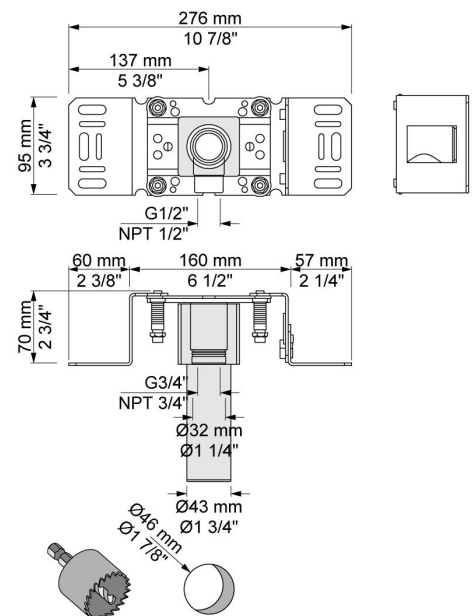

Flow

	Bar:	1.0	2.0	3.0	4.0	5.0
050A ¹⁾	(l/min)	13.3	18.8	23.0	26.6	29.7
050K ²⁾	(l/min)	2.9	4.1	5.0	5.0	5.0
070R ³⁾	(l/min)	5.2	7.3	9.0	9.0	9.0

¹⁾ Outlet 1 (Cal-Green flow max 2gpm)

²⁾ Outlet 2 (Cal-Green flow max 2gpm)

001
60 mm circular flange.
Hole Ø30 mm.

050A
Head shower, ceiling mounted.

050K
Adjustable body jet.

070R
Hand shower, hand shower with holder to the right and hose with non-return valve.

2001
60 mm circular flange.
Hole Ø39 mm.

200M
Separate outlet socket.
1/2" connection to copper, steel, iron or pex pipe work.

5400NVA3

Thermostatic mixer with 3-way diverter, one fixed outlet socket. 3/4" connection to copper, steel, iron or pex pipe work.

NR51

On/off handle for series 5000.

NR52

Thermostatic handle for series 5000.

**NR64G**

Diverter handle for 5400/5600.

With peg in the same colour as handle (Standard).