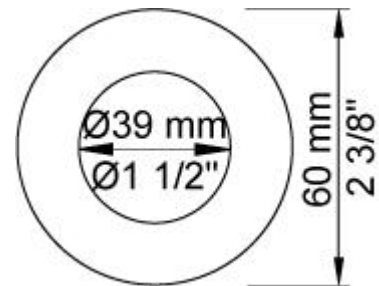

Flow

	Bar:	1.0	2.0	3.0	4.0	5.0
050A ¹⁾	(l/min)	13.3	18.8	23.0	26.6	29.7
050K ²⁾	(l/min)	2.9	4.1	5.0	5.0	5.0
070R ³⁾	(l/min)	5.2	7.3	9.0	9.0	9.0

¹⁾ Outlet 1 (Cal-Green flow max 2gpm)

²⁾ Outlet 2 (Cal-Green flow max 2gpm)

001
60 mm circular flange.
Hole Ø30 mm.

050A
Head shower, ceiling mounted.

050K
Adjustable body jet.

070R
Hand shower, hand shower with holder to the right and hose with non-return valve.

2001
60 mm circular flange.
Hole Ø39 mm.

200M
Separate outlet socket.
1/2" connection to copper, steel, iron or pex pipe work.

5400NVA3

Thermostatic mixer with 3-way diverter, one fixed outlet socket. 3/4" connection to copper, steel, iron or pex pipe work.