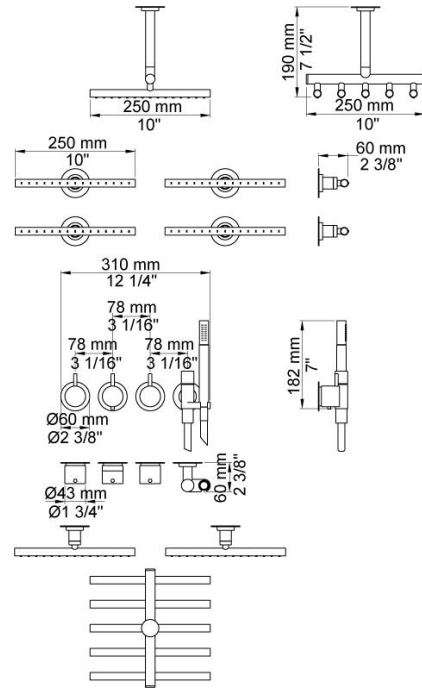

COMBI-8

¾" Thermostatic mixer with 3-way diverter.
Combi-8UP = Thermostatic mixer 5400NVA3, 5 pcs. 200M.
Combi-8AP = Handle NR51, handle NR52, handle NR64G, hand shower and hand shower holder with non-return valve 070R, hose 1500 mm, ceiling-mounted head shower 050A, 4 pcs. 050K, 60 mm circular flanges: 1 pcs. 001, 3 pcs. 2001.

Flow

	Bar:	1.0	2.0	3.0	4.0	5.0
050A ¹⁾	(l/min)	13.3	18.8	23.0	26.6	29.7
050K ²⁾	(l/min)	2.9	4.1	5.0	5.0	5.0
070R ³⁾	(l/min)	5.2	7.3	9.0	9.0	9.0

¹⁾ Outlet 1 (Cal-Green flow max 2gpm)

²⁾ Outlet 2 (Cal-Green flow max 2gpm)

³⁾ Outlet 3 (Cal-Green flow max 2gpm)

Available in colors

Color 02, Grey	Color 21, Carmine red
Color 04, Light blue	Color 25, Pink
Color 05, Orange	Color 27, Matt black
Color 06, Light green	Color 28, Matt white
Color 08, Yellow	Color 40, Brushed stainless steel
Color 09, Dark grey	Color 60, Black
Color 12, Mocca	Color 61, Brushed black
Color 14, Bright red	Color 62, Deep black
Color 15, Dark blue	Color 63, Copper
Color 16, Polished chrome	Color 64, Brushed Copper
Color 17, Gloss black	Color 65, Gold
Color 18, White	Color 68, Silver
Color 19, Natural brass	Color 70, Brushed Gold
Color 20, Brushed chrome