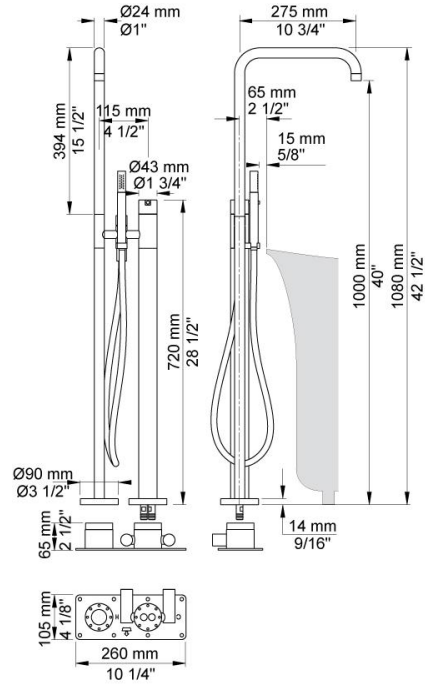

--

Date:
Client:
Project:

FS1

Free-standing bath mixer with hand shower and swivel spout. Height 1080 mm..

FS1 UP = Build-in part for free-standing bath mixer with hand shower.

FS1 AP = Trim part for free-standing bath mixer with hand shower.

FS1 with height 930 mm available on request.

If the floor covering is greater than 15 mm, extensions should be specified when ordering the FS1. All extensions supplied with the FS1 are free of charge.

Flow

	Bar:	1.0	2.0	3.0	4.0	5.0
FS1 ¹⁾	(l/min)	11.0	15.5	19.0	21.9	24.5
T2	(l/min)	5.2	7.3	9.0	9.0	9.0
FS1 ²⁾	(l/min)	12.7	18.0	22.0	25.4	28.4

¹⁾ Standard Aerator VR624D

²⁾ Strainer VR624E

Available in colors

Color 02, Grey	Color 21, Carmine red
Color 04, Light blue	Color 25, Pink
Color 05, Orange	Color 27, Matt black
Color 06, Light green	Color 28, Matt white
Color 08, Yellow	Color 40, Brushed stainless steel
Color 09, Dark grey	Color 60, Black
Color 12, Mocca	Color 61, Brushed black
Color 14, Bright red	Color 62, Deep black
Color 15, Dark blue	Color 63, Copper
Color 16, Polished chrome	Color 64, Brushed Copper
Color 17, Gloss black	Color 65, Gold
Color 18, White	Color 68, Silver
Color 19, Natural brass	Color 70, Brushed Gold
Color 20, Brushed chrome	