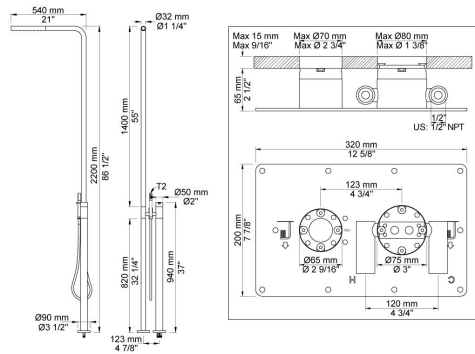

Flow

	Bar:	1.0	2.0	3.0	4.0	5.0
FS3 ¹⁾	(l/min)	7.5	10.6	13.0	15.0	16.8
FS3 ²⁾	(l/min)	5.2	7.3	9.0	9.0	9.0

¹⁾ USA: Flow restricted to 1.8 gpm (7.0 l/min)

²⁾ T2 (USA: Flow restricted to 1.8 gpm (7.0 l/min))