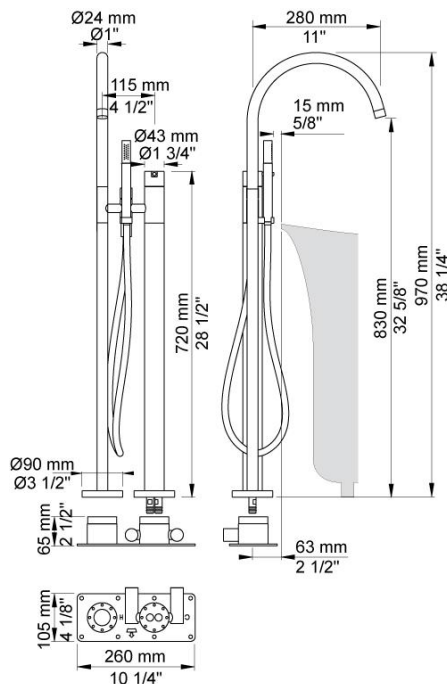

FS5

Free-standing bath mixer with hand shower and swivel spout. Height 970 mm.

FS5UP = Build-in part for free-standing bath mixer with hand shower.

FS5AP = Trim part for free-standing bath mixer with hand shower.

If the floor covering is greater than 15 mm, extensions should be specified when ordering the FS5.

All extensions supplied with the FS5 are free of charge unless ordered separately.

Flow

	Bar:	1.0	2.0	3.0	4.0	5.0
FS5 ¹⁾	(l/min)	11.0	15.5	19.0	21.9	24.5
T2	(l/min)	5.2	7.3	9.0	9.0	9.0
FS5 ²⁾	(l/min)	12.7	18.0	22.0	25.4	28.4

¹⁾ Standard Aerator VR624D

²⁾ Strainer VR624E

Available in colors

Color 02, Grey	Color 21, Carmine red
Color 04, Light blue	Color 25, Pink
Color 05, Orange	Color 27, Matt black
Color 06, Light green	Color 28, Matt white
Color 08, Yellow	Color 40, Brushed stainless steel
Color 09, Dark grey	Color 60, Black
Color 12, Mocca	Color 61, Brushed black
Color 14, Bright red	Color 62, Deep black
Color 15, Dark blue	Color 63, Copper
Color 16, Polished chrome	Color 64, Brushed Copper
Color 17, Gloss black	Color 65, Gold
Color 18, White	Color 68, Silver
Color 19, Natural brass	Color 70, Brushed Gold
Color 20, Brushed chrome