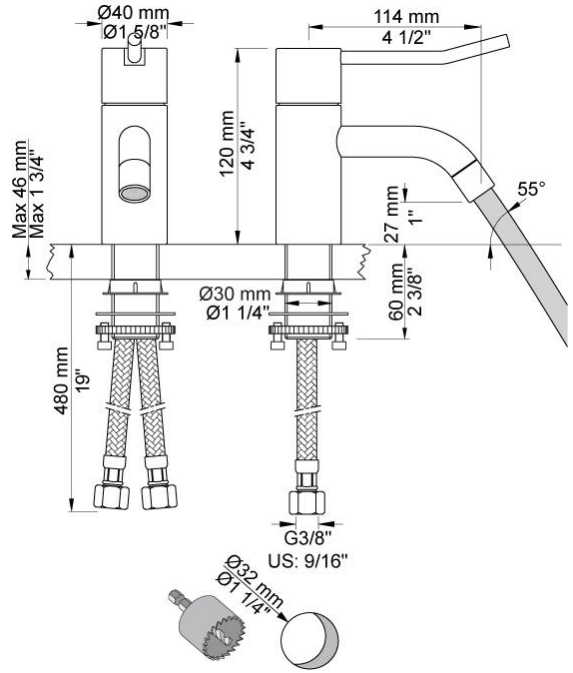

--

Date:
Client:
Project:

HV1L

One-handle mixer with ceramic disc technology, with long lever and fixed spout with water saving aerator. Height 120 mm.
 Pipe size: 3/8".
 Hole cut out size: 32 mm.

Ada approved.

Flow

	Bar:	1.0	2.0	3.0	4.0	5.0
HV1L	(l/min)	2.9	4.1	5.0	5.0	5.0
HV1L ¹⁾	(l/min)	2.6	3.7	4.5	4.5	4.5

¹⁾ USA standard

Available in colors

Color 02, Grey	Color 21, Carmine red
Color 04, Light blue	Color 25, Pink
Color 05, Orange	Color 27, Matt black
Color 06, Light green	Color 28, Matt white
Color 08, Yellow	Color 40, Brushed stainless steel
Color 09, Dark grey	Color 60, Black
Color 12, Mocca	Color 61, Brushed black
Color 14, Bright red	Color 62, Deep black
Color 15, Dark blue	Color 63, Copper
Color 16, Polished chrome	Color 64, Brushed Copper
Color 17, Gloss black	Color 65, Gold
Color 18, White	Color 68, Silver
Color 19, Natural brass	Color 70, Brushed Gold
Color 20, Brushed chrome	