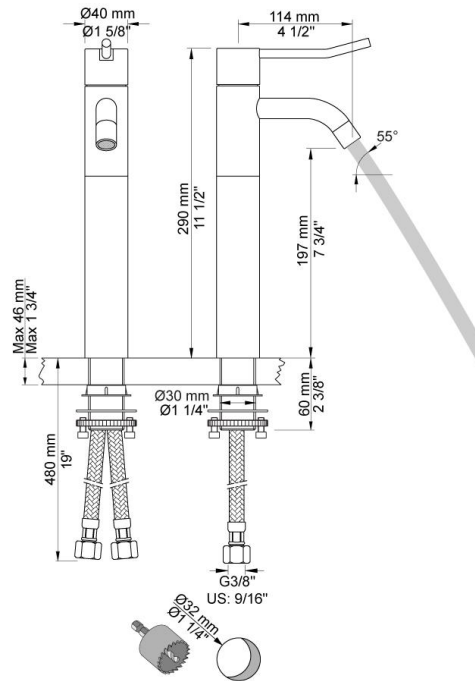

--

Date:
Client:
Project:

HV1L+170

One-handle mixer with ceramic disc technology, height 290 mm, with long lever and fixed spout with water saving aerator.
 Pipe size: 10 mm.
 Hole cut out size: 32 mm.

Ada approved.

Flow

	Bar:	1.0	2.0	3.0	4.0	5.0
HV1L+170	(l/min)	2.9	4.1	5.0	5.0	5.0
HV1L+170 ¹⁾	(l/min)	2.6	3.7	4.5	4.5	4.5

¹⁾ USA standard

Available in colors

Color 02, Grey	Color 21, Carmine red
Color 04, Light blue	Color 25, Pink
Color 05, Orange	Color 27, Matt black
Color 06, Light green	Color 28, Matt white
Color 08, Yellow	Color 40, Brushed stainless steel
Color 09, Dark grey	Color 60, Black
Color 12, Mocca	Color 61, Brushed black
Color 14, Bright red	Color 62, Deep black
Color 15, Dark blue	Color 63, Copper
Color 16, Polished chrome	Color 64, Brushed Copper
Color 17, Gloss black	Color 65, Gold
Color 18, White	Color 68, Silver
Color 19, Natural brass	Color 70, Brushed Gold
Color 20, Brushed chrome	