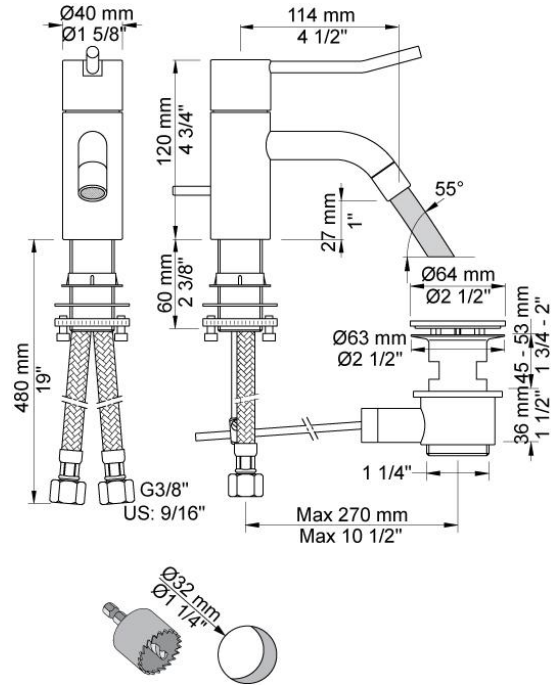

--

Date:
Client:
Project:

HV3L

One-handle mixer with ceramic disc technology, with long lever, fixed spout with water saving aerator, pop-up waste 1¼". Height 120 mm.
 Pipe size: 3/8".
 Hole cut out size: 32 mm.
 HV3 comes as standard with chrome waste.

Ada approved.

Flow

	Bar:	1.0	2.0	3.0	4.0	5.0
HV3L	(l/min)	2.9	4.1	5.0	5.0	5.0

Available in colors

Color 02, Grey	Color 21, Carmine red
Color 04, Light blue	Color 25, Pink
Color 05, Orange	Color 27, Matt black
Color 06, Light green	Color 28, Matt white
Color 08, Yellow	Color 40, Brushed stainless steel
Color 09, Dark grey	Color 60, Black
Color 12, Mocca	Color 61, Brushed black
Color 14, Bright red	Color 62, Deep black
Color 15, Dark blue	Color 63, Copper
Color 16, Polished chrome	Color 64, Brushed Copper
Color 17, Gloss black	Color 65, Gold
Color 18, White	Color 68, Silver
Color 19, Natural brass	Color 70, Brushed Gold
Color 20, Brushed chrome	