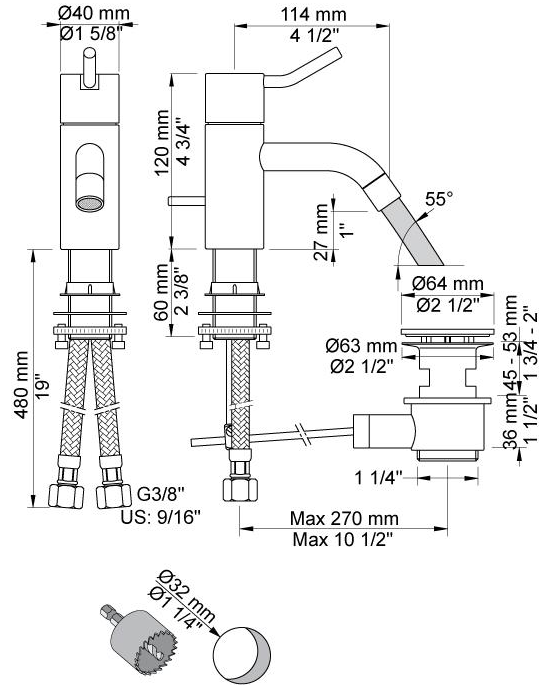

--

Date:
Client:
Project:

HV3M

One-handle mixer with ceramic disc technology, with medium lever, fixed spout with water saving aerator, pop-up waste 1 1/4".
 Pipe size: 3/8". Height 120 mm.
 Hole cut out size: 32 mm.
 HV3 comes as standard with chrome waste.

Ada approved.

Flow

	Bar:	1.0	2.0	3.0	4.0	5.0
HV3M	(l/min)	2.9	4.1	5.0	5.0	5.0
HV3M ¹⁾	(l/min)	2.6	3.7	4.5	4.5	4.5

¹⁾ USA standard

Available in colors

Color 02, Grey	Color 21, Carmine red
Color 04, Light blue	Color 25, Pink
Color 05, Orange	Color 27, Matt black
Color 06, Light green	Color 28, Matt white
Color 08, Yellow	Color 40, Brushed stainless steel
Color 09, Dark grey	Color 60, Black
Color 12, Mocca	Color 61, Brushed black
Color 14, Bright red	Color 62, Deep black
Color 15, Dark blue	Color 63, Copper
Color 16, Polished chrome	Color 64, Brushed Copper
Color 17, Gloss black	Color 65, Gold
Color 18, White	Color 68, Silver
Color 19, Natural brass	Color 70, Brushed Gold
Color 20, Brushed chrome	