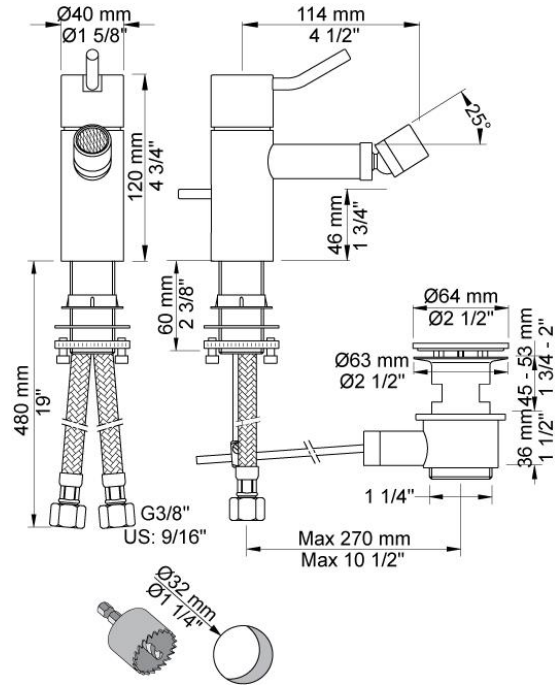

--

Date:
Client:
Project:

**HV4M**

One-handle bidet mixer with ceramic disc technology, with medium lever, fixed spout with adjustable nozzle, pop-up waste 1¼". Height 120 mm.  
 The part of the waste that goes through the wash basin is polished chrome when you order the HV4 in colour 40 and colours.

Ada approved.

**Flow**

	Bar:	1.0	2.0	3.0	4.0	5.0
HV4M	(l/min)	5.2	7.3	9.0	9.0	9.0

**Available in colors**

Color 02, Grey	Color 21, Carmine red
Color 04, Light blue	Color 25, Pink
Color 05, Orange	Color 27, Matt black
Color 06, Light green	Color 28, Matt white
Color 08, Yellow	Color 40, Brushed stainless steel
Color 09, Dark grey	Color 60, Black
Color 12, Mocca	Color 61, Brushed black
Color 14, Bright red	Color 62, Deep black
Color 15, Dark blue	Color 63, Copper
Color 16, Polished chrome	Color 64, Brushed Copper
Color 17, Gloss black	Color 65, Gold
Color 18, White	Color 68, Silver
Color 19, Natural brass	Color 70, Brushed Gold
Color 20, Brushed chrome	