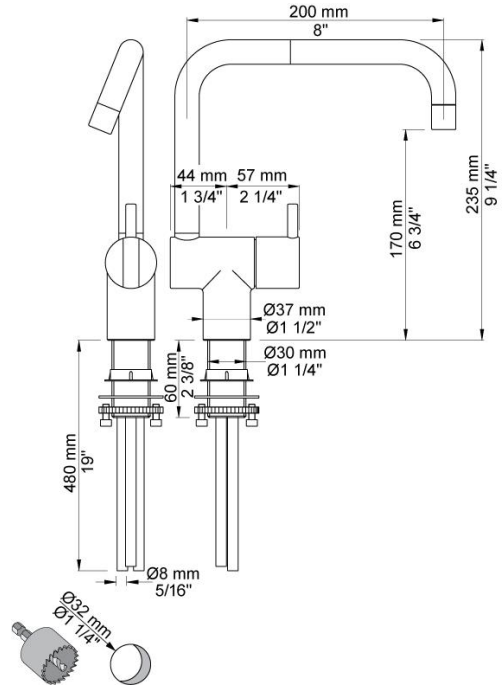

--

Date:
Client:
Project:

KV1EB

One-handle vented mixer with ceramic disc technology, double swivel spout.

Flow

	Bar:	1.0	2.0	3.0	4.0	5.0
KV1EB ¹⁾	(l/min)	2.9	4.1	5.0	5.0	5.0

¹⁾ VR161N (5,0 l/min)

Available in colors