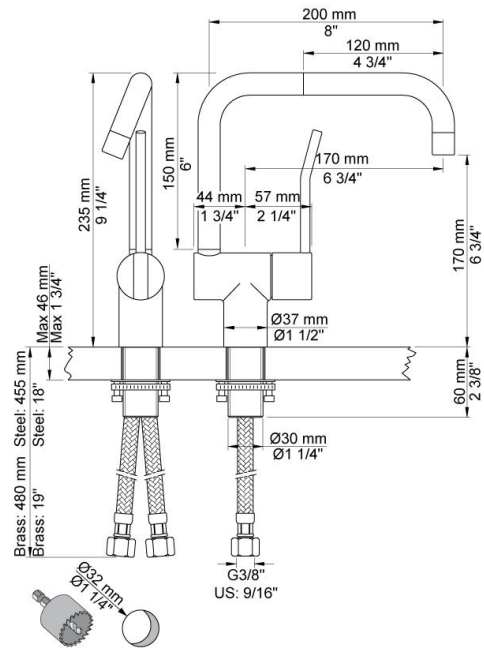

--

Date:
Client:
Project:

KV1L

One-handle mixer with ceramic disc technology, long lever and double swivel spout and water saving aerator. Height 235 mm.
 Pipe size: 3/8".
 Hole cut out size: 32 mm.

Ada approved.

Flow

	Bar:	1.0	2.0	3.0	4.0	5.0
KV1L	(l/min)	4.8	6.8	8.3	8.3	8.3
KV1L ¹⁾	(l/min)	2.6	3.7	4.5	4.5	4.5

¹⁾ USA standard

Available in colors

Color 02, Grey	Color 21, Carmine red
Color 04, Light blue	Color 25, Pink
Color 05, Orange	Color 27, Matt black
Color 06, Light green	Color 28, Matt white
Color 08, Yellow	Color 40, Brushed stainless steel
Color 09, Dark grey	Color 60, Black
Color 12, Mocca	Color 61, Brushed black
Color 14, Bright red	Color 62, Deep black
Color 15, Dark blue	Color 63, Copper
Color 16, Polished chrome	Color 64, Brushed Copper
Color 17, Gloss black	Color 65, Gold
Color 18, White	Color 68, Silver
Color 19, Natural brass	Color 70, Brushed Gold
Color 20, Brushed chrome	