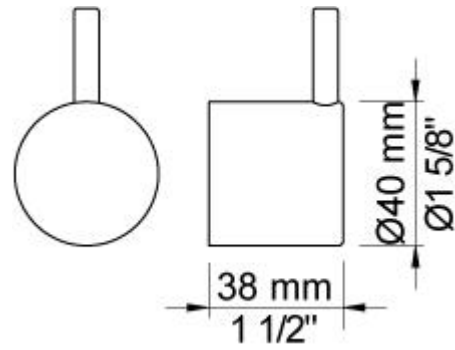

--

Date:
Client:
Project:

**NR17**

Operating handle for 600, 700, 800, 900, 1500, 2800, 2900, S20, S21, S40, S42 incl. variants. Ø40 mm.

**Available in colors**

Color 02, Grey	Color 21, Carmine red
Color 04, Light blue	Color 25, Pink
Color 05, Orange	Color 27, Matt black
Color 06, Light green	Color 28, Matt white
Color 08, Yellow	Color 40, Brushed stainless steel
Color 09, Dark grey	Color 60, Black
Color 12, Mocca	Color 61, Brushed black
Color 14, Bright red	Color 62, Deep black
Color 15, Dark blue	Color 63, Copper
Color 16, Polished chrome	Color 64, Brushed Copper
Color 17, Gloss black	Color 65, Gold
Color 18, White	Color 68, Silver
Color 19, Natural brass	Color 70, Brushed Gold
Color 20, Brushed chrome	