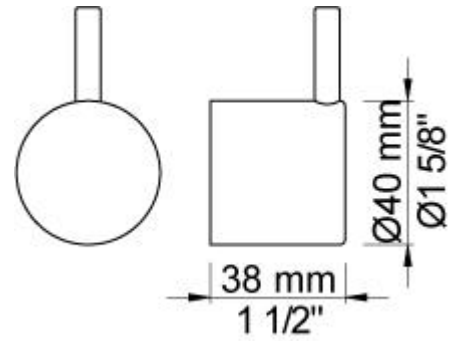

--

Date:
Client:
Project:

NR19G

Diverter handle for 400 and 800 incl. variants.
 Ø40 mm. With peg in the same colour as handle
 (standard).

**Available in colors**

Color 02, Grey	Color 21, Carmine red
Color 04, Light blue	Color 25, Pink
Color 05, Orange	Color 27, Matt black
Color 06, Light green	Color 28, Matt white
Color 08, Yellow	Color 40, Brushed stainless steel
Color 09, Dark grey	Color 60, Black
Color 12, Mocca	Color 61, Brushed black
Color 14, Bright red	Color 62, Deep black
Color 15, Dark blue	Color 63, Copper
Color 16, Polished chrome	Color 64, Brushed Copper
Color 17, Gloss black	Color 65, Gold
Color 18, White	Color 68, Silver
Color 19, Natural brass	Color 70, Brushed Gold
Color 20, Brushed chrome	