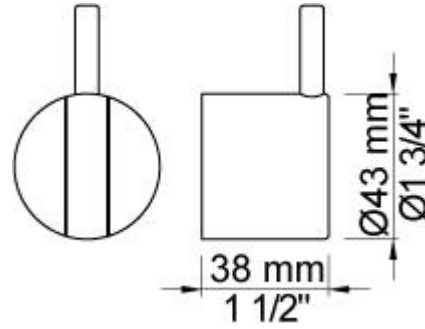

--

Date:

Client:

Project:

NR21

Operating handle for 2100, 2200, 2300, 2400
incl. variants. Ø43 mm.

**Available in colors**

Color 02, Grey	Color 21, Carmine red
Color 04, Light blue	Color 25, Pink
Color 05, Orange	Color 27, Matt black
Color 06, Light green	Color 28, Matt white
Color 08, Yellow	Color 40, Brushed stainless steel
Color 09, Dark grey	Color 60, Black
Color 12, Mocca	Color 61, Brushed black
Color 14, Bright red	Color 62, Deep black
Color 15, Dark blue	Color 63, Copper
Color 16, Polished chrome	Color 64, Brushed Copper
Color 17, Gloss black	Color 65, Gold
Color 18, White	Color 68, Silver
Color 19, Natural brass	Color 70, Brushed Gold
Color 20, Brushed chrome	