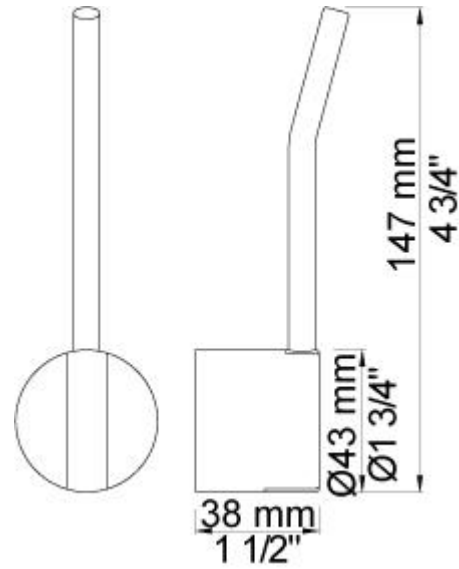

--

Date:
Client:
Project:

NR21L

Operating handle for 2100, 2200, 2300, 2400
incl. variants. Ø43 mm. Long lever.

**Available in colors**

Color 02, Grey	Color 21, Carmine red
Color 04, Light blue	Color 25, Pink
Color 05, Orange	Color 27, Matt black
Color 06, Light green	Color 28, Matt white
Color 08, Yellow	Color 40, Brushed stainless steel
Color 09, Dark grey	Color 60, Black
Color 12, Mocca	Color 61, Brushed black
Color 14, Bright red	Color 62, Deep black
Color 15, Dark blue	Color 63, Copper
Color 16, Polished chrome	Color 64, Brushed Copper
Color 17, Gloss black	Color 65, Gold
Color 18, White	Color 68, Silver
Color 19, Natural brass	Color 70, Brushed Gold
Color 20, Brushed chrome	