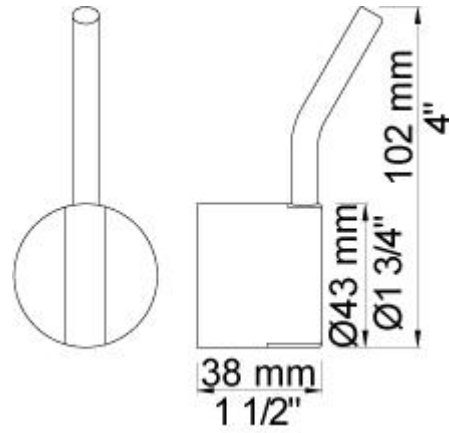

--

Date:
Client:
Project:

**NR21M**

Operating handle for 2100, 2200, 2300, 2400  
incl. variants. Ø43 mm. Medium lever.

Ada approved.

**Available in colors**

Color 02, Grey	Color 21, Carmine red
Color 04, Light blue	Color 25, Pink
Color 05, Orange	Color 27, Matt black
Color 06, Light green	Color 28, Matt white
Color 08, Yellow	Color 40, Brushed stainless steel
Color 09, Dark grey	Color 60, Black
Color 12, Mocca	Color 61, Brushed black
Color 14, Bright red	Color 62, Deep black
Color 15, Dark blue	Color 63, Copper
Color 16, Polished chrome	Color 64, Brushed Copper
Color 17, Gloss black	Color 65, Gold
Color 18, White	Color 68, Silver
Color 19, Natural brass	Color 70, Brushed Gold
Color 20, Brushed chrome	