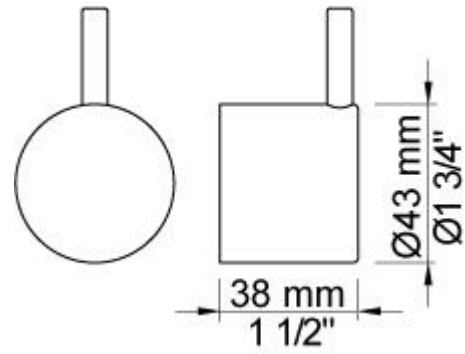

--

Date:
Client:
Project:

NR24G

Diverter handle for 2400 incl. variants. Ø43 mm.
With peg in the same colour as handle (Standard).

**Available in colors**

Color 02, Grey	Color 21, Carmine red
Color 04, Light blue	Color 25, Pink
Color 05, Orange	Color 27, Matt black
Color 06, Light green	Color 28, Matt white
Color 08, Yellow	Color 40, Brushed stainless steel
Color 09, Dark grey	Color 60, Black
Color 12, Mocca	Color 61, Brushed black
Color 14, Bright red	Color 62, Deep black
Color 15, Dark blue	Color 63, Copper
Color 16, Polished chrome	Color 64, Brushed Copper
Color 17, Gloss black	Color 65, Gold
Color 18, White	Color 68, Silver
Color 19, Natural brass	Color 70, Brushed Gold
Color 20, Brushed chrome	