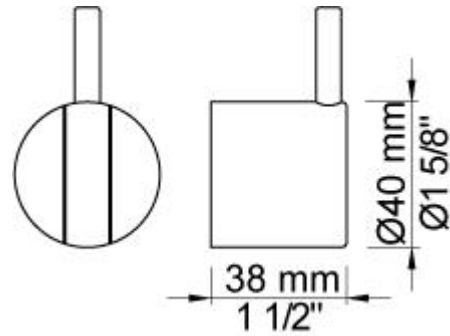

--

Date:
Client:
Project:

**NR28**

Operating handle for 100, 200, 300, 400 incl. variants.  
 Ø40 mm.

**Available in colors**

Color 02, Grey	Color 21, Carmine red
Color 04, Light blue	Color 25, Pink
Color 05, Orange	Color 27, Matt black
Color 06, Light green	Color 28, Matt white
Color 08, Yellow	Color 40, Brushed stainless steel
Color 09, Dark grey	Color 60, Black
Color 12, Mocca	Color 61, Brushed black
Color 14, Bright red	Color 62, Deep black
Color 15, Dark blue	Color 63, Copper
Color 16, Polished chrome	Color 64, Brushed Copper
Color 17, Gloss black	Color 65, Gold
Color 18, White	Color 68, Silver
Color 19, Natural brass	Color 70, Brushed Gold
Color 20, Brushed chrome	