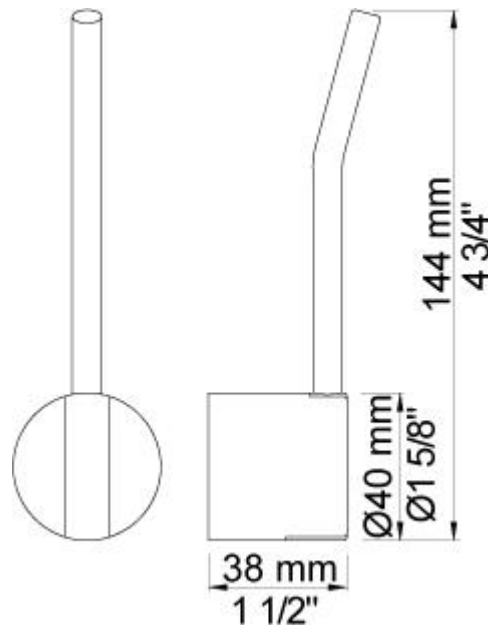

--

Date:
Client:
Project:

NR28L

Operating handle for 100, 200, 300, 400 incl. variants.
 Ø40 mm. Long lever.

Ada approved.

Available in colors

Color 02, Grey	Color 21, Carmine red
Color 04, Light blue	Color 25, Pink
Color 05, Orange	Color 27, Matt black
Color 06, Light green	Color 28, Matt white
Color 08, Yellow	Color 40, Brushed stainless steel
Color 09, Dark grey	Color 60, Black
Color 12, Mocca	Color 61, Brushed black
Color 14, Bright red	Color 62, Deep black
Color 15, Dark blue	Color 63, Copper
Color 16, Polished chrome	Color 64, Brushed Copper
Color 17, Gloss black	Color 65, Gold
Color 18, White	Color 68, Silver
Color 19, Natural brass	Color 70, Brushed Gold
Color 20, Brushed chrome	