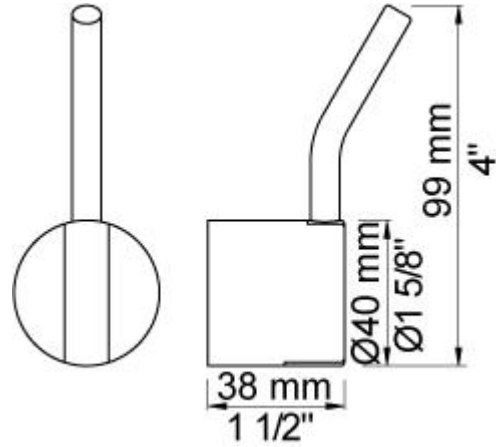

--

Date:
Client:
Project:

NR28M

Operating handle for 100, 200, 300, 400 incl. variants.
 Ø40 mm. Medium lever.

Ada approved.

Available in colors

Color 02, Grey	Color 21, Carmine red
Color 04, Light blue	Color 25, Pink
Color 05, Orange	Color 27, Matt black
Color 06, Light green	Color 28, Matt white
Color 08, Yellow	Color 40, Brushed stainless steel
Color 09, Dark grey	Color 60, Black
Color 12, Mocca	Color 61, Brushed black
Color 14, Bright red	Color 62, Deep black
Color 15, Dark blue	Color 63, Copper
Color 16, Polished chrome	Color 64, Brushed Copper
Color 17, Gloss black	Color 65, Gold
Color 18, White	Color 68, Silver
Color 19, Natural brass	Color 70, Brushed Gold
Color 20, Brushed chrome	